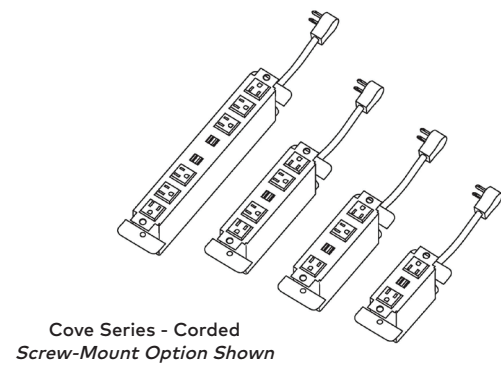

COVE™ SERIES - CORDED & HARDWIRED

FEATURES:

Applications

Bezel / In-Surface

Standard Finishes

- Silver Pearl
- Black
- Gloss White
- Brushed Aluminum

Specifications

- 1-6 - 12A, 120VAC Spill Resistant Receptacles
- 2.1A/10.5W USB Charging Ports (Available on Select Models)
- Convenience Outlets (Available on Select Models)
- Corded & Hardwire Options
- Standard Cord and Hardwire Whip Length: 108"
- Corded Units Equipped with 90-Degree Plug
- Fully Customizable Telecom Plate Knockouts (Available on Select Models; Purchased Separately)
- Recommended Surface Thickness: 0.75" - 1.25"
- Optional Mounting Accessory: 1.50" Mounting Bracket for Surface Thicknesses up-to 1.50"
- Mounting Capabilities include: Clamp-Mount, Screw-Mount and Units with Additional Receptacles Below the Surface (See Following Page for Additional Mounting Specifics)
- ETL Listed for US and Canada

Dimensions

- Cove Corded & Hardwired Standard Width & Depth Dimensions: 2.50 W x 3.18" D
- Cove Length Dimensions Vary by Configurations - 2 Power: 5"; 3 Power: 6.25"; 4 Power: 7.75"

COVE MOUNTING CAPABILITIES

Clamp-Mount -

The Clamp mounting method requires no tools, and is best suited for installations where the back of the unit is easily accessible. The clamp mount works well for desks, benches, tables and case goods. The Cove is fastened to the furniture from the rear by tightening the thumbscrews.

Screw-Mount -

The screw mounting method is best suited to installations where the back of the unit has limited, or no access. Ideal for soft sided seating, lounge furniture and support columns. The screws are inserted from the front of the unit, through the face of the Cove, fastening the Cove to the furniture.