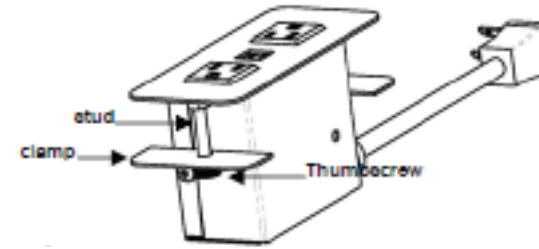

COVE™ SERIES - CORDED & HARDWIRED

FEATURES:

Applications

Bezel / In-Surface

Standard Finishes

- Silver Pearl
- Black
- Gloss White
- Brushed Aluminum

Specifications

- 1-6 - 12A, 120VAC Spill Resistant Receptacles
- 2.1A/10.5W USB Charging Ports (Available on Select Models)
- Convenience Outlets (Available on Select Models)
- Corded & Hardwire Options
- Standard Cord and Hardwire Whip Length: 108"
- Corded Units Equipped with 90-Degree Plug
- Fully Customizable Telecom Plate Knockouts (Available on Select Models; Purchased Separately)
- Recommended Surface Thickness: 0.75" - 1.25"
- Optional Mounting Accessory: 1.50" Mounting Bracket for Surface Thicknesses up-to 1.50"
- Mounting Capabilities include: Clamp-Mount, Screw-Mount and Units with Additional Receptacles Below the Surface (See Following Page for Additional Mounting Specifics)
- ETL Listed for US and Canada

Dimensions

- Cove Corded & Hardwired Standard Width & Depth Dimensions: 2.50 W x 3.18" D
- Cove Length Dimensions Vary by Configurations - 2 Power: 5"; 3 Power: 6.25"; 4 Power: 7.75"

COVE MOUNTING CAPABILITIES

Clamp-Mount -

The Clamp mounting method requires no tools, and is best suited for installations where the back of the unit is easily accessible. The clamp mount works well for desks, benches, tables and case goods. The Cove is fastened to the furniture from the rear by tightening the thumbscrews.

Screw-Mount -

The screw mounting method is best suited to installations where the back of the unit has limited, or no access. Ideal for soft sided seating, lounge furniture and support columns. The screws are inserted from the front of the unit, through the face of the Cove, fastening the Cove to the furniture.