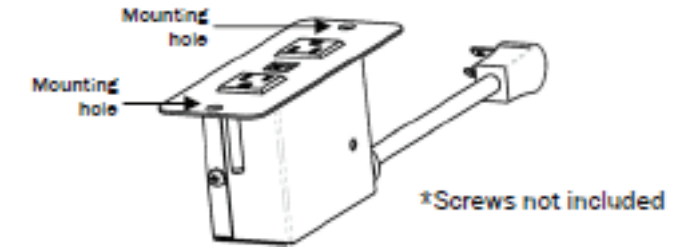

COVE™ SERIES - CORDED & HARDWIRED

FEATURES:

Applications

Bezel / In-Surface

Standard Finishes

- Silver Pearl
- Black
- Gloss White
- Brushed Aluminum

Specifications

- 1-6 - 12A, 120VAC Spill Resistant Receptacles
- 2.1A/10.5W USB Charging Ports (Available on Select Models)
- Convenience Outlets (Available on Select Models)
- Corded & Hardwire Options
- Standard Cord and Hardwire Whip Length: 108"
- Corded Units Equipped with 90-Degree Plug
- Fully Customizable Telecom Plate Knockouts (Available on Select Models; Purchased Separately)
- Recommended Surface Thickness: 0.75" - 1.25"
- Optional Mounting Accessory: 1.50" Mounting Bracket for Surface Thicknesses up-to 1.50"
- Mounting Capabilities include: Clamp-Mount, Screw-Mount and Units with Additional Receptacles Below the Surface (See Following Page for Additional Mounting Specifics)
- ETL Listed for US and Canada

Dimensions

- Cove Corded & Hardwired Standard Width & Depth Dimensions: 2.50 W x 3.18" D
- Cove Length Dimensions Vary by Configurations - 2 Power: 5"; 3 Power: 6.25"; 4 Power: 7.75"

COVE MOUNTING CAPABILITIES

Clamp-Mount -

The Clamp mounting method requires no tools, and is best suited for installations where the back of the unit is easily accessible. The clamp mount works well for desks, benches, tables and case goods. The Cove is fastened to the furniture from the rear by tightening the thumbscrews.

Screw-Mount -

The screw mounting method is best suited to installations where the back of the unit has limited, or no access. Ideal for soft sided seating, lounge furniture and support columns. The screws are inserted from the front of the unit, through the face of the Cove, fastening the Cove to the furniture.