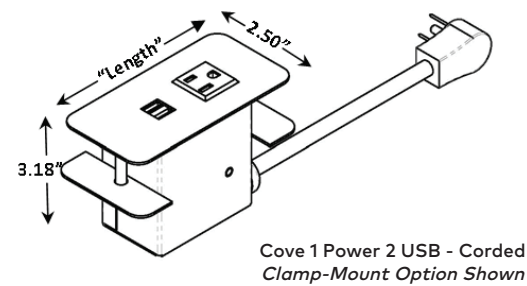

COVE™ SERIES - CORDED & HARDWIRED

FEATURES:

Applications

Bezel / In-Surface

Standard Finishes

- Silver Pearl
- Black
- Gloss White
- Brushed Aluminum

Specifications

- 1-6 - 12A, 120VAC Spill Resistant Receptacles
- 2.1A/10.5W USB Charging Ports (Available on Select Models)
- Convenience Outlets (Available on Select Models)
- Corded & Hardwire Options
- Standard Cord and Hardwire Whip Length: 108"
- Corded Units Equipped with 90-Degree Plug
- Fully Customizable Telecom Plate Knockouts (Available on Select Models; Purchased Separately)
- Recommended Surface Thickness: 0.75" - 1.25"
- Optional Mounting Accessory: 1.50" Mounting Bracket for Surface Thicknesses up-to 1.50"
- Mounting Capabilities include: Clamp-Mount, Screw-Mount and Units with Additional Receptacles Below the Surface (See Following Page for Additional Mounting Specifics)
- ETL Listed for US and Canada

Dimensions

- Cove Corded & Hardwired Standard Width & Depth Dimensions: 2.50 W x 3.18" D
- Cove Length Dimensions Vary by Configurations - 2 Power: 5"; 3 Power: 6.25"; 4 Power: 7.75"

COVE MOUNTING CAPABILITIES

Screw-Mount -

The screw mounting method is best suited to installations where the back of the unit has limited, or no access. Ideal for soft sided seating, lounge furniture and support columns. The screws are inserted from the front of the unit, through the face of the Cove, fastening the Cove to the furniture.

Cove Standard Cord Length is 108". Additional Cord Length options available at cost: 36", 72", 144" and 180". Replace "108" in the listed Part Number with Appropriate Cord Length: 36", 72", 144" or 180". Telecom Plates sold separately.