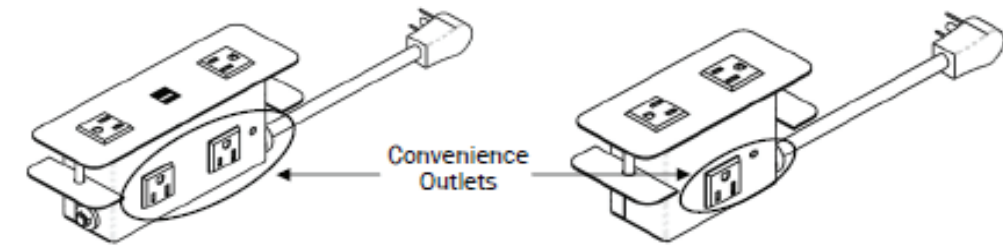

COVE™ SERIES - CORDED & HARDWIRED

FEATURES:

Applications

Bezel / In-Surface

Standard Finishes

- Silver Pearl
- Black
- Gloss White
- Brushed Aluminum

Specifications

- 1-6 - 12A, 120VAC Spill Resistant Receptacles
- 2.1A/10.5W USB Charging Ports (Available on Select Models)
- Convenience Outlets (Available on Select Models)
- Corded & Hardwire Options
- Standard Cord and Hardwire Whip Length: 108"
- Corded Units Equipped with 90-Degree Plug
- Fully Customizable Telecom Plate Knockouts (Available on Select Models; Purchased Separately)
- Recommended Surface Thickness: 0.75" - 1.25"
- Optional Mounting Accessory: 1.50" Mounting Bracket for Surface Thicknesses up-to 1.50"
- Mounting Capabilities include: Clamp-Mount, Screw-Mount and Units with Additional Receptacles Below the Surface (See Following Page for Additional Mounting Specifics)
- ETL Listed for US and Canada

Dimensions

- Cove Corded & Hardwired Standard Width & Depth Dimensions: 2.50 W x 3.18" D
- Cove Length Dimensions Vary by Configurations - 2 Power: 5"; 3 Power: 6.25"; 4 Power: 7.75"

COVE MOUNTING CAPABILITIES

Clamp-Mount -

The Clamp mounting method requires no tools, and is best suited for installations where the back of the unit is easily accessible. The clamp mount works well for desks, benches, tables and case goods. The Cove is fastened to the furniture from the rear by tightening the thumbscrews.

Screw-Mount -

The screw mounting method is best suited to installations where the back of the unit has limited, or no access. Ideal for soft sided seating, lounge furniture and support columns. The screws are inserted from the front of the unit, through the face of the Cove, fastening the Cove to the furniture.