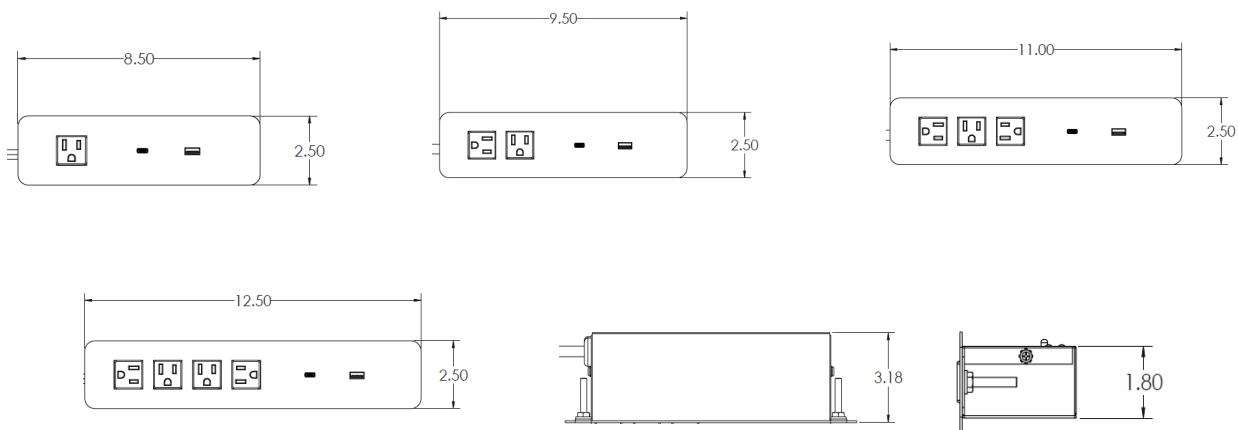

**Specifications**

- 1-4 - 15A, 120V AC Spill-Resistant Receptacles
- 70 Watt Charging Capacity: 2.1A/10.5W USB and 3A/60W USB-C PD Charging Ports
- 1 Telecom Plate Knockout - Fully Customizable (*Available On Select Models*)
- Corded Options
- Standard Cord Length: 108"
- Recommended Table Thickness: 0.25" - 1.25"
- Recommended Table Cutout: See Install Instructions (*Vary By Configuration*)
- Optional Accessory: 1.5" Mounting Bracket
- ETL Listed for US and Canada

**Dimensions**

- 1 Power Only Standard Dimensions: 8.50" x 2.50" x 3.18"
- 1 Power with Data Standard Dimensions: 12.50" x 2.50" x 3.18"
- 2 Power Only Standard Dimensions: 9.50" x 2.50" x 3.18"
- 2 Power with Data Standard Dimensions: 13.50" x 2.50" x 3.18"
- 3 Power Only Standard Dimensions: 11" x 2.50" x 3.18"
- 3 Power with Data Standard Dimensions: 15" x 2.50" x 3.18"
- 4 Power Only Standard Dimensions: 12.50" x 2.50" x 3.18"
- 4 Power with Data Standard Dimensions: 16.50" x 2.50" x 3.18"