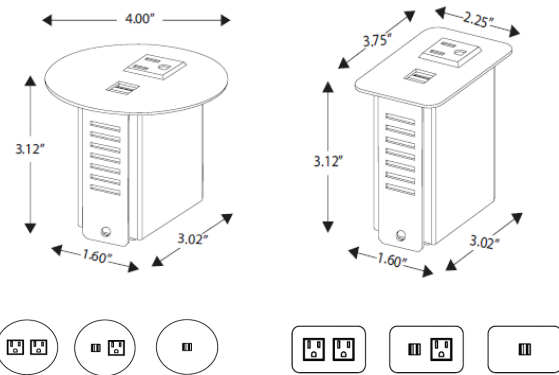

Specifications

- 1-2 - 15A, 120VAC Spill-Resistant Receptacles
- 2.1A/10.5W USB Charging Ports *(Available On Select Models)*
- Standard Cord Length: 108" with 90-Degree Plug
- Round or Rectangular Faceplate Options
- Recommended Table Thickness: 0.50" - 2"
- Recommended Table Cutout: 3.27" x 1.90"
- ETL Listed for US and Canada

Dimensions

- Round Faceplate Dimensions: 4" Diameter
- Rectangular Faceplate Dimensions: 2.25" x 3.75" Diameter
- Round & Rectangular Standard Mini Dimensions (Power Bases are Equal in Size): 1.6" x 3.02" x 3.12"