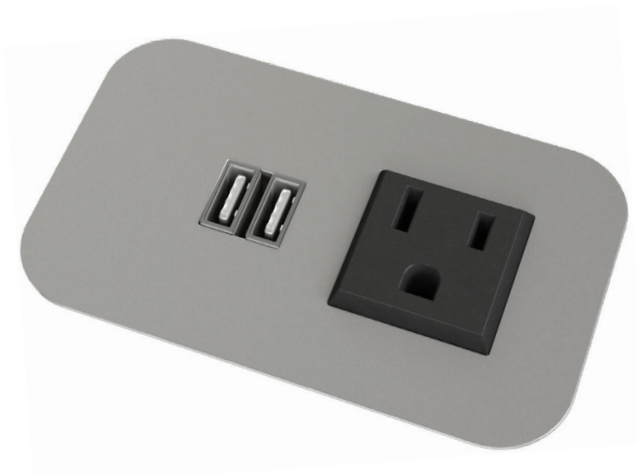

COVE™ MINI SERIES - CORDED

FEATURES:

Applications

Bezel / In-Surface

Standard Finishes

- Silver Pearl
- Gloss White
- Black
- Brushed Aluminum

Faceplate Options

- Round
- Rectangular

Specifications

- 1-2 - 15A, 120VAC Spill-Resistant Receptacles
- 2.1A/10.5W USB Charging Ports *(Available On Select Models)*
- Standard Cord Length: 108" with 90-Degree Plug
- Round or Rectangular Faceplate Options
- Recommended Table Thickness: 0.50" - 2"
- Recommended Table Cutout: 3.27" x 1.90"
- ETL Listed for US and Canada

Dimensions

- Round Faceplate Dimensions: 4" Diameter
- Rectangular Faceplate Dimensions: 2.25" x 3.75" Diameter
- Round & Rectangular Standard Mini Dimensions (Power Bases are Equal in Size): 1.6" x 3.02" x 3.12"

DESCRIPTION

FINISH

PART NUMBER

Cove™ Mini Rectangular Faceplate - Corded

<ul style="list-style-type: none"> • 1 Power, (2) 2.1 AMP USB, 108" Cord 	Silver Pearl	COV-SM-1U-S-108
	Black	COV-SM-1U-B-108
	Gloss White	COV-SM-1U-GW108
	Brushed Aluminum	COV-SM-1U-AL108
<ul style="list-style-type: none"> • 2 Power Only, 108" Cord 	Silver Pearl	COV-SM-2-S-108
	Black	COV-SM-2-B-108
	Gloss White	COV-SM-2-GW-108
	Brushed Aluminum	COV-SM-2-AL-108
<ul style="list-style-type: none"> • (2) 2.1 AMP USB, 108" Cord 	Silver Pearl	COV-SM-U-S-108
	Black	COV-SM-U-B-108
	Gloss White	COV-SM-U-GW-108
	Brushed Aluminum	COV-SM-U-AL-108