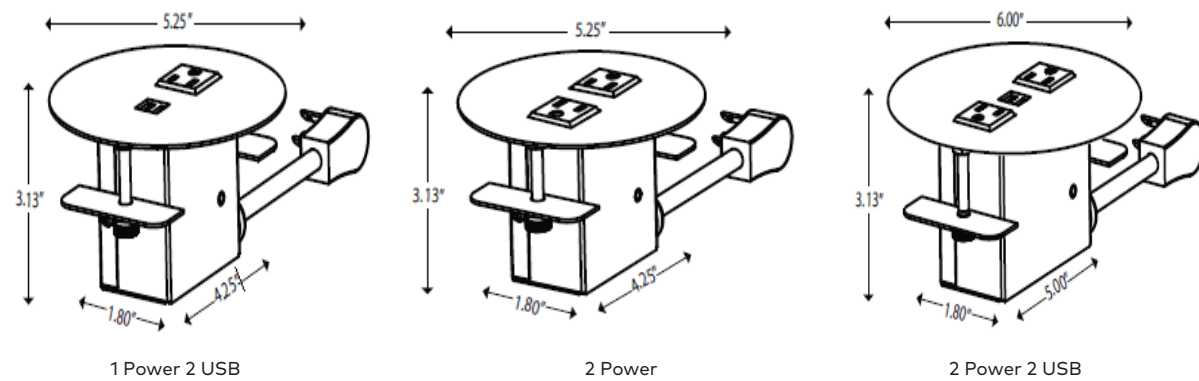

**COVE™ ROUND SERIES - CORDED**

**FEATURES:**

**Applications**

Bezel / In-Surface

**Standard Finishes**

- Silver Pearl
- Gloss White
- Black

**Specifications**

- 1-2 - 12A, 120VAC Spill-Resistant Receptacles
- 2.1A/10.5W USB Charging Ports *(Available on Select Models)*
- Standard Cord Length: 108" with 90-Degree Plug
- Optional Mounting Accessory: 1.5" Mounting Bracket
- Recommended Table Thickness: 0.75" - 1.25"
- Recommended Table Cutout: 3.27" x 1.90"
- ETL Listed for US and Canada

**Dimensions**

- 1 Power 2 USB Base Dimensions: 4.25" x 1.80" x 3.13" with 5.25" Diameter Faceplate
- 2 Power Base Dimensions: 4.25" x 1.80" x 3.13" with 5.25" Diameter Faceplate
- 2 Power 2 USB Base Dimensions: 5" x 1.80" x 3.13" with 6" Diameter Faceplate

**DESCRIPTION**

**FINISH**

**PART NUMBER**

**Cove™ Round - Corded**

• 1 power, (2) 2.1A USB, 108" cord	Gloss White	COV-R-1U-GW-108
	Black	COV-R-1U-B-108
	Silver Pearl	COV-R-1U-S-108
• 2 power, (2) 2.1A USB, 108" cord	Gloss White	COV-R-2U-GW-108
	Black	COV-R-2U-B-108
	Silver Pearl	COV-R-2U-S-108
• 2 power only , 108" cord	Gloss White	COV-R-2-GW-108
	Black	COV-R-2-B-108
	Silver Pearl	COV-R-2-S-108

Cove Standard Cord Length is 108". Additional Cord Length options available at cost: 36", 72", 144" and 180". Replace "108" in the listed Part Number with Appropriate Cord Length: 36", 72", 144" or 180".