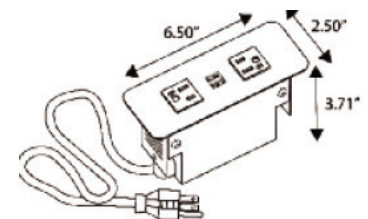

Dimensions

- Cove 1 Power, 2 USB Standard Dimensions: 5" x 2.50" x 4.13"
- Cove TR 2 Power Standard Dimensions: 5" x 2.50" x 3.79"
- Cove TR 2 Power, 1 Convenience Receptacle Standard Dimensions: 5.75" x 2.50" x 3.79"

- Cove TR 2 Power, 2 USB Standard Dimensions: 6.50" x 2.50" x 3.71"
- Cove TR 3 Power, 2 USB Standard Dimensions: 7.93" x 2.50" x 3.75"

Cove TR 1 Power 2 USB
Corded

Cove TR 2 Power
Corded

Cove TR 2 Power
1 Convenience Receptacle
Corded

Cove TR 2 Power 2 USB
Corded

Cove TR 3 Power 2 USB
Corded

DESCRIPTION	FINISH	PART NUMBER
-------------	--------	-------------

Cove™ TR - Corded

• 1 power, 2 USB, 108" Cord	Black	COV-TR-1U-B-108
	Silver Pearl	COV-TR-1U-S-108
	Gloss White	COV-TR-1U-GW108
	Brushed Aluminum	COV-TR-1U-AL108
• 2 power, 2 USB, 108" Cord	Black	COV-TR-2U-B-108
	Silver Pearl	COV-TR-2U-S-108
	Gloss White	COV-TR-2U-GW108
	Brushed Aluminum	COV-TR-2U-AL108
• 2 power, 108" Cord	Black	COV-TR-2-B-108
	Silver Pearl	COV-TR-2-S-108
	Gloss White	COV-TR-2-GW108
	Brushed Aluminum	COV-TR-2-AL108
• 2 power, 1 convenience receptacle, 108" Cord	Black	COV-TR-21-B-108
	Silver Pearl	COV-TR-21-S-108
	Gloss White	COV-TR-21-GW108
	Brushed Aluminum	COV-TR-21-AL108
• 3 power, 2 USB, 108" Cord	Black	COV-TR-3U-B-108
	Silver Pearl	COV-TR-3U-S-108
	Gloss White	COV-TR-3U-GW108
	Brushed Aluminum	COV-TR-3U-AL108