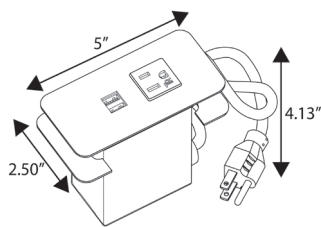

FEATURES:

Applications

Bezel / In-Surface

Standard Finishes

- Silver Pearl
- Gloss White
- Black
- Brushed Aluminum

Specifications

- 1-3 - 15A, 120V AC Tamper Resistant Receptacles
(TR Embossed on Receptacle)
- 2.1A/10.5W USB Charging Ports *(On Select Models)*
- 1 Convenience Receptacle *(On Select Models)*
- Standard Cord & Hardwire Whip Length: 108"

- Recommended Table Thickness: 0.25" - 1.25"
- Table Thicknesses up to 1.5" with mounting bracket (COV-1.5-BRKT) Sold Separately
- COV-TR-2U Accommodates Table Thicknesses .25" - 2.0"
- Recommended Table Cutout: Vary By Configurations
(Reference Installation Sheet for Details)
- ETL Listed for US and Canada

Dimensions

- Cove 1 Power, 2 USB Standard Dimensions: 5" x 2.50" x 4.13"
- Cove TR 2 Power Standard Dimensions: 5" x 2.50" x 3.79"
- Cove TR 2 Power, 1 Convenience Receptacle Standard Dimensions: 5.75" x 2.50" x 3.79"

- Cove TR 2 Power, 2 USB Standard Dimensions: 6.50" x 2.50" x 3.71"
- Cove TR 3 Power, 2 USB Standard Dimensions: 7.93" x 2.50" x 3.75"

Cove TR 1 Power 2 USB
Corded

Cove TR 2 Power
Corded

Cove TR 2 Power
1 Convenience Receptacle
Corded