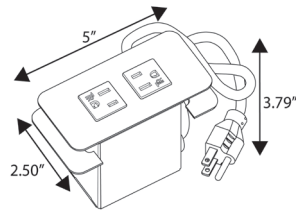

FEATURES:

Applications

Bezel / In-Surface

Standard Finishes

- Silver Pearl
- Gloss White
- Black
- Brushed Aluminum

Specifications

- 1-3 - 15A, 120V AC Tamper Resistant Receptacles
(TR Embossed on Receptacle)
- 2.1A/10.5W USB Charging Ports *(On Select Models)*
- 1 Convenience Receptacle *(On Select Models)*
- Standard Cord & Hardwire Whip Length: 108"

- Recommended Table Thickness: 0.25" - 1.25"
- Table Thicknesses up to 1.5" with mounting bracket (COV-1.5-BRKT) Sold Separately
- COV-TR-2U Accommodates Table Thicknesses .25" - 2.0"
- Recommended Table Cutout: Vary By Configurations
(Reference Installation Sheet for Details)
- ETL Listed for US and Canada

Dimensions

- Cove 1 Power, 2 USB Standard Dimensions: 5" x 2.50" x 4.13"
- Cove TR 2 Power Standard Dimensions: 5" x 2.50" x 3.79"
- Cove TR 2 Power, 1 Convenience Receptacle Standard Dimensions: 5.75" x 2.50" x 3.79"

- Cove TR 2 Power, 2 USB Standard Dimensions: 6.50" x 2.50" x 3.71"
- Cove TR 3 Power, 2 USB Standard Dimensions: 7.93" x 2.50" x 3.75"

Cove TR 1 Power 2 USB
Corded

Cove TR 2 Power
Corded

Cove TR 2 Power
1 Convenience Receptacle
Corded