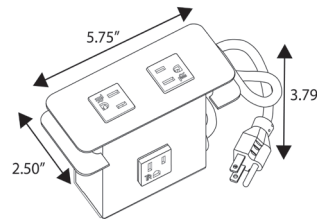

Dimensions

- Cove 1 Power, 2 USB Standard Dimensions: 5" x 2.50" x 4.13"
- Cove TR 2 Power Standard Dimensions: 5" x 2.50" x 3.79"
- Cove TR 2 Power, 1 Convenience Receptacle Standard Dimensions: 5.75" x 2.50" x 3.79"

- Cove TR 2 Power, 2 USB Standard Dimensions: 6.50" x 2.50" x 3.71"
- Cove TR 3 Power, 2 USB Standard Dimensions: 7.93" x 2.50" x 3.75"

Cove TR 1 Power 2 USB
Corded

Cove TR 2 Power
Corded

Cove TR 2 Power
1 Convenience Receptacle
Corded