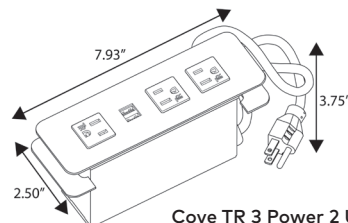

Dimensions

- Cove 1 Power, 2 USB Standard Dimensions: 5" x 2.50" x 4.13"
- Cove TR 2 Power Standard Dimensions: 5" x 2.50" x 3.79"
- Cove TR 2 Power, 1 Convenience Receptacle Standard Dimensions: 5.75" x 2.50" x 3.79"

- Cove TR 2 Power, 2 USB Standard Dimensions: 6.50" x 2.50" x 3.71"
- Cove TR 3 Power, 2 USB Standard Dimensions: 7.93" x 2.50" x 3.75"

Cove TR 1 Power 2 USB
Corded

Cove TR 2 Power
Corded

Cove TR 2 Power
1 Convenience Receptacle
Corded

Cove TR 2 Power 2 USB
Corded

Cove TR 3 Power 2 USB
Corded

DESCRIPTION	FINISH	PART NUMBER
-------------	--------	-------------

Cove™ TR - Corded

• 1 power, 2 USB, 108" Cord	Black	COV-TR-1U-B-108
	Silver Pearl	COV-TR-1U-S-108
	Gloss White	COV-TR-1U-GW108
	Brushed Aluminum	COV-TR-1U-AL108
• 2 power, 2 USB, 108" Cord	Black	COV-TR-2U-B-108
	Silver Pearl	COV-TR-2U-S-108
	Gloss White	COV-TR-2U-GW108
	Brushed Aluminum	COV-TR-2U-AL108
• 2 power, 108" Cord	Black	COV-TR-2-B-108
	Silver Pearl	COV-TR-2-S-108
	Gloss White	COV-TR-2-GW108
	Brushed Aluminum	COV-TR-2-AL108
• 2 power, 1 convenience receptacle, 108" Cord	Black	COV-TR-21-B-108
	Silver Pearl	COV-TR-21-S-108
	Gloss White	COV-TR-21-GW108
	Brushed Aluminum	COV-TR-21-AL108
• 3 power, 2 USB, 108" Cord	Black	COV-TR-3U-B-108
	Silver Pearl	COV-TR-3U-S-108
	Gloss White	COV-TR-3U-GW108
	Brushed Aluminum	COV-TR-3U-AL108