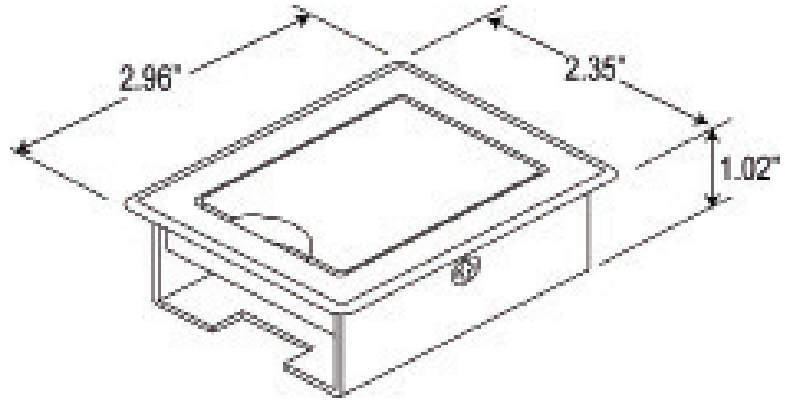

FEATURES:

Applications

Bezel / In-Surface

Standard Finishes

- Brushed Black Aluminum
- Brushed Aluminum

Specifications

- Data Options: RJ45 Cat 6 Inline, Mini-Stereo Inline, 15 Pin HD VGA, RCA Red White Yellow Inline, Cord-minder Shallow, HDMI & USB 2.0
- Patch Cord Length: 36" with attached HDMI or 72" with USB attached, 60" with VGA
- Table Thicknesses Requirement: .75" - 1.50"
- Recommended Table Cutout: 2.19" x 2.81"
- Clamp and Hardware Provided for Installation
- Optional Accessories: Powered USB Transformer (Compatible with USB connector)