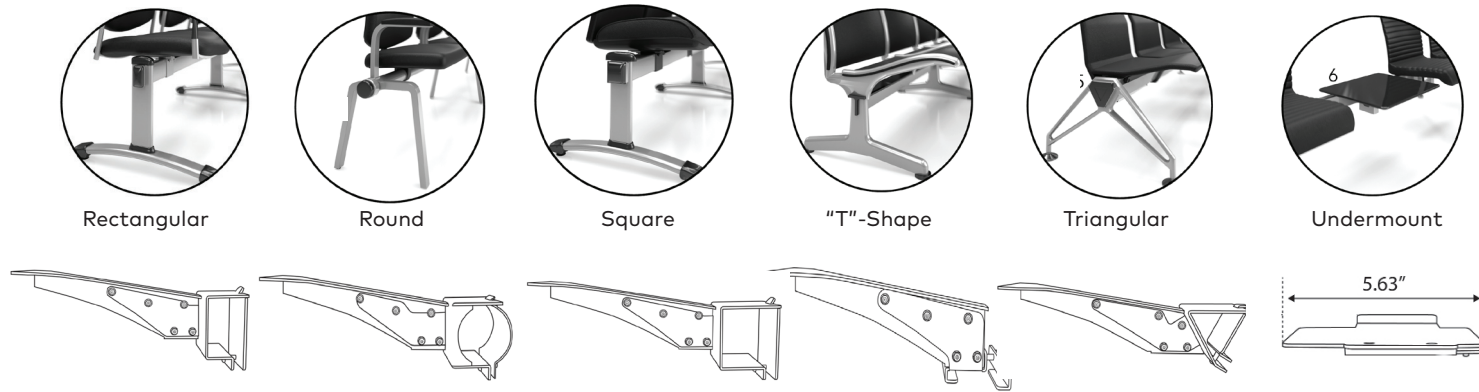

DEPARTURE

FEATURES:

Applications

Tandem-Seating Furniture
Under

Standard Finishes

- Steel Housing 
- Black Cover 
- Grey Cover 

Beam-Style With Mounting Accessory:

Specifications

- 2 - 12A, 120V AC Tamper Resistant Receptacles
- 2 - 5A/25W, 5VDC USB and USB-C Charging Ports - *Vary by Configuration*
- Corded Options that have Daisy-Chain Capabilities
- Standard Cord Length: 96" NEMA 5-15 Straight Plug
- Standard Arm-to-Clamp Bracket Length: 14" (*Custom Arm-Lengths Available Upon Request*)
- Arm-Mount Accessories Available for Five Tandem Beam-Seating Styles: "T"-Shaped, Round, Square, Rectangular and Triangular
- Under-Mount Option for Tables/Flat Surfaces
- ETL Listed for US and Canada

Dimensions

- Power Box Standard Dimensions for All 3 Configurations: 5.03" x 5.24" x 3.25"
 - Arm-to-Clamp Standard Dimensions: 14" L
- (Custom length modifications available; Must provide beam-seat dimensions and/or diagram for accurate product fitting)*

Departure - "T" - Shaped Arm Mount

- 2 Power, 2 USB ports, 96" cord Black
Grey DEP-T14-2U-B96
DEP-T14-2U-GY96
- 2 Power, 1 USB port, 1 USB-C port, 96" Cord Black
Grey DEP-T142UACB96
DEP-T142UAGY96
- 2 Power, 2 USB-C ports, 96" Cord Black
Grey DEP-T142U2CB96
DEP-T142U2CGY96