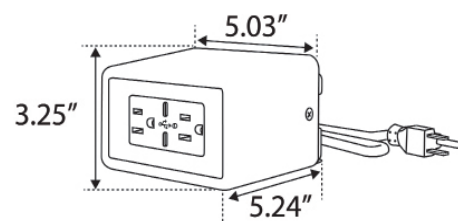

- 2 - 12A, 120V AC Tamper Resistant Receptacles
- 2 - 5A/25W, 5VDC USB and USB-C Charging Ports - *Vary by Configuration*
- Corded Options that have Daisy-Chain Capabilities
- Standard Cord Length: 96" NEMA 5-15 Straight Plug
- Standard Arm-to-Clamp Bracket Length: 14" (*Custom Arm-Lengths Available Upon Request*)
- Arm-Mount Accessories Available for Five Tandem Beam-Seating Styles: "T"-Shaped, Round, Square, Rectangular and Triangular
- Under-Mount Option for Tables/Flat Surfaces
- ETL Listed for US and Canada

Dimensions

- Power Box Standard Dimensions for All 3 Configurations: 5.03" x 5.24" x 3.25"
 - Arm-to-Clamp Standard Dimensions: 14" L
- (Custom length modifications available; Must provide beam-seat dimensions and/or diagram for accurate product fitting)*