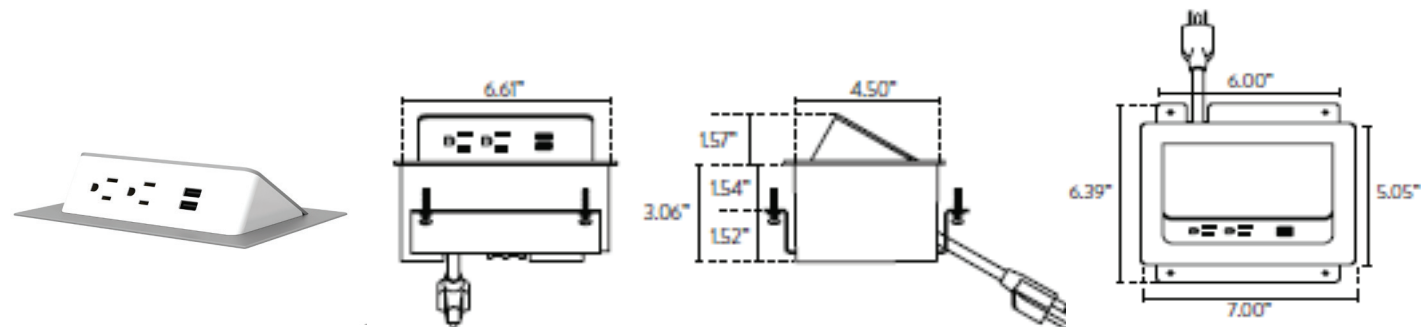

**Specifications**

- 2- 15A, 120V AC Power Outlets
- 2- 2.1A/10.5W USB Charging Ports
- 6' or 10' Cord or Hardwire Option
- Gas Strut Open/Close Mechanism
- UL 962A and UL 111 Listed
- UL 1310 Recognized
- Meets UL Spill Requirements
- Class 2, FCC Part 15 A Approved
- Meets USB.org Battery Charging 1.2 Specifications

**Dimensions**

- Ashley Duo Air™ Dimensions: 7" x 5.05" x 4.63"

DESCRIPTION	LENGTHS CORDED & HARDWIRE	FINISH PLASTIC FACE/METAL TRIM	MODEL
<b>ASHLEY DUO AIR - BEZEL</b>			
• 2 AC 15 Amp Power Outlets , 2 USB 2.1 Amp Charging Ports, pop-up unit	6' Corded	Black/Black Gray/Silver White/Silver White/White	305070.01.04.06 305070.01.01.06 305070.01.57.06 305070.01.VW.06
	10' Corded	Black/Black Gray/Silver White/Silver White/White	305070.01.04.10 305070.01.01.10 305070.01.57.10 305070.01.VW.10
	6' Hardwire	Black/Black Gray/Silver White/Silver White/White	200046.01.04.06 200046.01.01.06 200046.01.57.06 200046.01.VW.06
	10' Hardwire	Black/Black Gray/Silver White/Silver White/White	200046.01.04.10 200046.01.01.10 200046.01.57.10 200046.01.VW.10