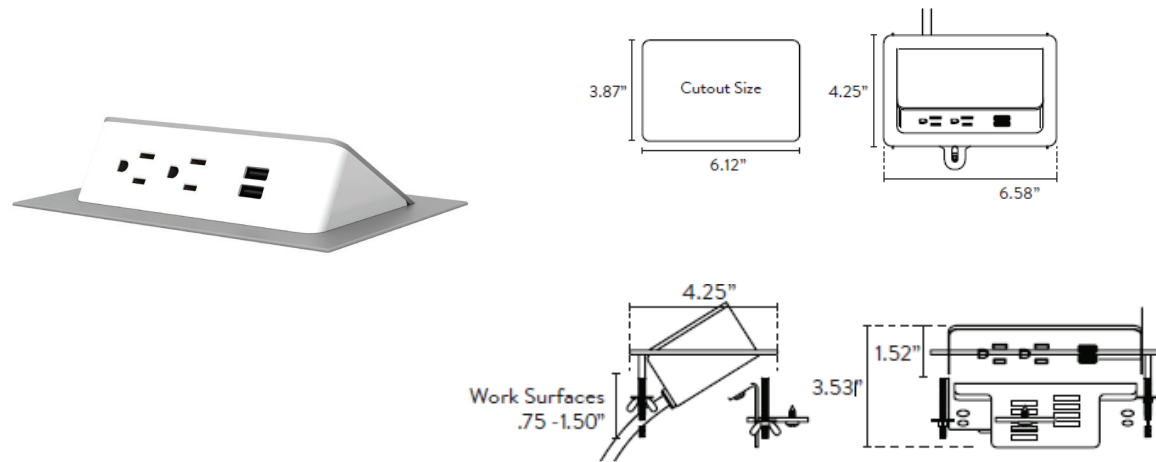

Specifications

- 2- 15A, 120V AC Power Outlets
- 2- 2.1A/10.5W USB Charging Ports
- 6' or 10' Cord or Hardwire Option
- UL 962A and UL 111 Listed
- UL 1310 Recognized
- Meets UL Spill Requirements
- Class 2, FCC Part 15 A Approved
- Meets USB.org Battery Charging 1.2 Specifications

Dimensions

- Ashley Duo Wedge™ Standard Dimensions: 6.58" x 4.25" x 3.87"

DESCRIPTION	LENGTHS CORDED & HARDWIRE	FINISH PLASTIC FACE/METAL TRIM	MODEL
ASHLEY DUO WEDGE - BEZEL			
• 2 AC 15 Amp Power Outlets, 2 USB 2.1 Amp Charging Ports	6' Corded	Black/Black	305063.01.04.06
		Gray/Silver	305063.01.01.06
		White/Silver	305063.01.57.06
		White/White	305063.01.VW.06
	10' Corded	Black/Black	305063.01.04.10
		Gray/Silver	305063.01.01.10
		White/Silver	305063.01.57.10
		White/White	305063.01.VW.10
	6' Hardwire	Black/Black	200070.01.04.06
		Gray/Silver	200070.01.01.06
		White/Silver	200070.01.57.06
		White/White	200070.01.VW.06
	10' Hardwire	Black/Black	200070.01.04.10
		Gray/Silver	200070.01.01.10
		White/Silver	200070.01.57.10
		White/White	200070.01.VW.10

TO ORDER PLEASE SPECIFY THE FOLLOWING

Step 1:	Step 2:	Step 3:
Base Model # (Part Number)	Finish Options	NEMA Plug or Hardwire Lengths

EXAMPLE	Code	Plastic Face/Metal Trim	Cord Color	Code	Cord Length
<p>305050.01.57.06</p> <p>Base Model: Ashley Duo Finish Option: White/Silver Cord Length: 6'</p>	.04	Black/Black	Black	.06	6' or 72"
	.02	Black/Silver	Black	.10	10' or 120"
	.08	Gray/Black	Black	Contact Salesperson For Additional Cord Options	
	.01	Gray/Silver	Black		
	.05	Gray/White	Black		
	.03	White/Black	White		
	.57	White/Silver	White		
	.VW	White/White	White		
	.11	Blue Daisy/White	White		
	.12	Blue Daisy/Silver	White		
	.13	Blue Daisy/Black	Black		
	.14	Light Green/White	White		
	.15	Light Green/Silver	White		
	.16	Light Green/Black	Black		
	.17	Harvest Pumpkin/White	White		
	.18	Harvest Pumpkin/Silver	White		
	.19	Harvest Pumpkin/Black	Black		
	.20	Neon Red/White	White		
	.21	Neon Red/Silver	White		
	.22	Neon Red/Black	Black		