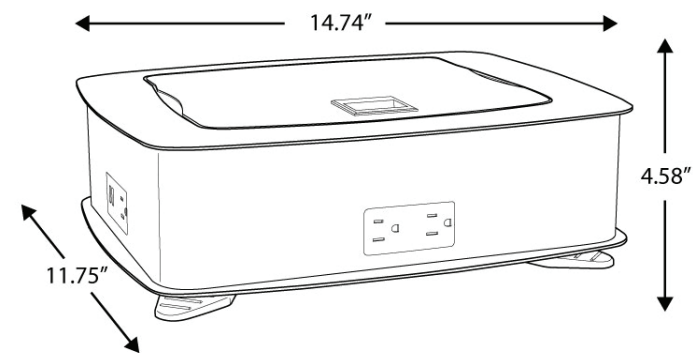

**FEATURES:**

**Applications**

Free-Standing/Portable

**Standard Finishes**

- Silver Pearl
- Gloss White
- Gloss Black

**Specifications**

- 4 - 15A/120V AC Tamper Resistant Receptacles
- 4 - 2.1A/10.5W USB Charging Ports
- 4 - 6' HDMI "Show Me" Cables
- HDMI 4 Position Switch Box
- 15' HDMI Monitor Cable
- Corded Option
- Standard Cord Length: 108"
- Carrying Case Included
- Accessory/Add-on Options Include: HDMI/VGA Adapter, HDMI-Displayport Adapter, HDMI-Apple 30 Adapter, HDMI-Apple Lightning Adapter, or Adapter Sample Pack (Purchased Separately)

**Dimensions**

- Standard Dimensions: 14.74" W x 4.58" H x 11.75" D

**DESCRIPTION**

**Getaway® - Corded**

- 4 power, 4 2.1A USB charging ports, 4 HDMI Show Me cables, HDMI 4 position switch box, 15' HDMI monitor cable, 108" cord with Carrying-Case