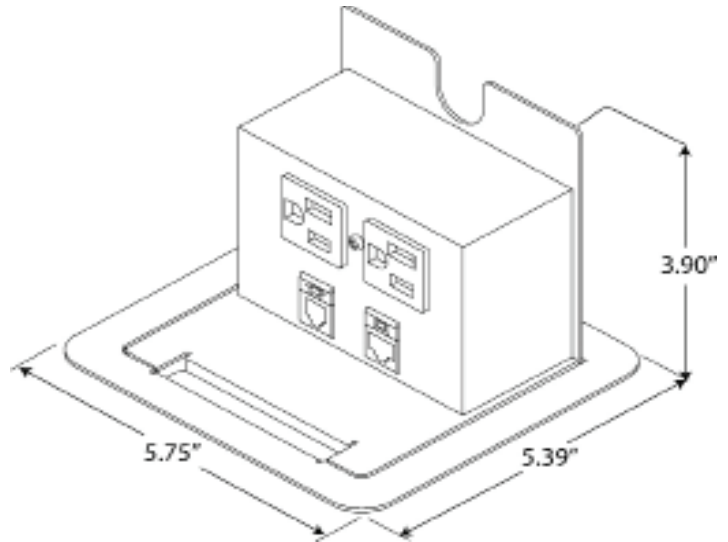

FEATURES:

Applications

Bezel / In-surface

Standard Finishes

Black

Specifications

- 2 - 15A/120V AC Power Receptacles
- 2 Data Knockouts for RJ45 Cat 6 Data or RJ11 Cat 3 Phone
- Corded & Hardwired Options
- Standard Cord and Hardwire Whip Length: 72"
- Recommended Table Thickness: 1" - 1.375"
- Recommended Table Cutout: 4.625" x 4.3125"
- UL Listed for US and Canada
- CSA Certified

Dimensions

- Interact Jr. Standard Dimensions : 5.75" x 5.39" x 3.90"

DESCRIPTION	FINISH	PART NUMBER
Interact Jr. - Corded		
• 2 Power, 2 Stuffer Caps 72" Molded Plug	Black	INTERACT JR 019
• 2 Power, 2 RJ45 Cat 6 Data, 72" Molded Plug	Black	INTERACT JR BB
• 2 Power, 1 RJ11 Cat 3 Phone and 1 RJ45 Cat 6 Data, 72" Molded Plug	Black	INTERACT JR AB
Interact Jr. - Hardwired		
• 2 Power, 2 RJ45 Cat 6 data, 72" Hardwired	Black	INTERACT JR 071