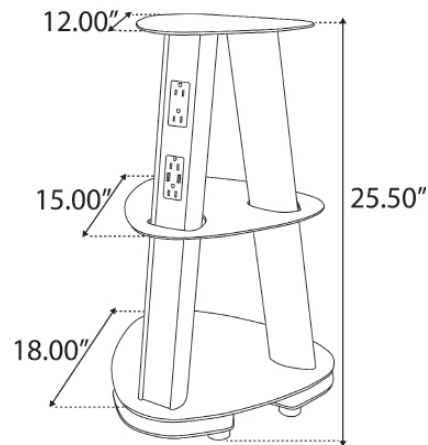

**Specifications**

- 12 - 15A, 120VAC Tamper Resistant Receptacles
- 6 - 5A/25W, 5VDC USB and USB-C Ports
- Corded Options
- 108" Standard Cord with NEMA 5-15 Straight Plug
- Weight: ~28 lbs.
- ETL Listed for US and Canada

**Dimensions**

- Standard Isle G2 Dimensions(All Configurations): 25.50" in Height; 18" at Widest Point

**DESCRIPTION**

**ISLE™ G2 - Corded**

- (12) Tamper Resistant Power Receptacles, (6) USB charging ports and 108" cord
- (12) Tamper Resistant Power Receptacles, (3) USB and (3) USB-C charging ports and 108" cord
- (12) Tamper Resistant Power Receptacles, (6) USB-C charging ports and 108" cord

Tuxedo configuration includes black housing with white receptacles.