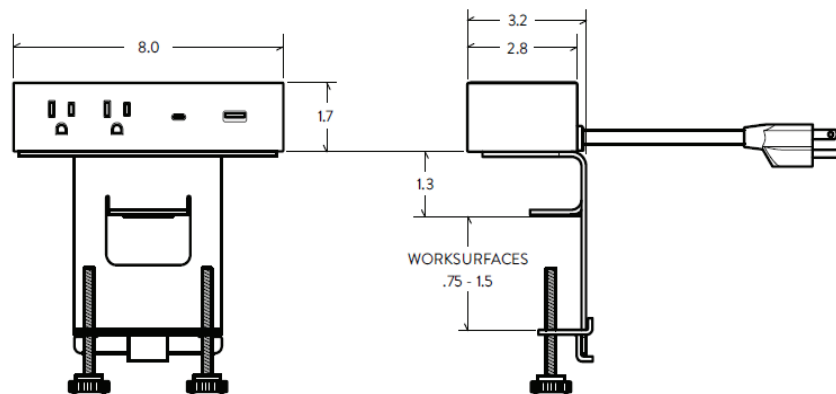

- 2 - 15A, 120V Power Outlets
- 2.1A/10.5W USB A Charging Port & 3A/60W USB-C PD Charging Port
- 6' or 10' Cord

- UL 962A Listed
- UL 1310 Recognized
- Meets UL Spill Requirements
- Class 2, FCC Part 15 A Approved
- Meets USB.org Battery Charging 1.2 Specifications

Dimensions

- Ashley™ Link 60 Standard Dimensions: 8" x 2.80" x 1.60"

DESCRIPTION	LENGTHS CORDED & HARDWIRE	FINISH PLASTIC FACE/METAL TRIM	MODEL
ASHLEY LINK 60 - CLAMP MOUNT			
<ul style="list-style-type: none"> 2 AC 15 Amp Power Outlets, 1 USB A 10.5 Watt charging port and 1 USB-C PD 60 Watt charging port 	6' Corded	Black/Black	305165.01.04.06
		White/Silver	305165.01.57.06
		White/White	305165.01.VW.06
	10' Corded	Black/Black	305165.01.04.10
		White/Silver	305165.01.57.10
		White/White	305165.01.VW.10