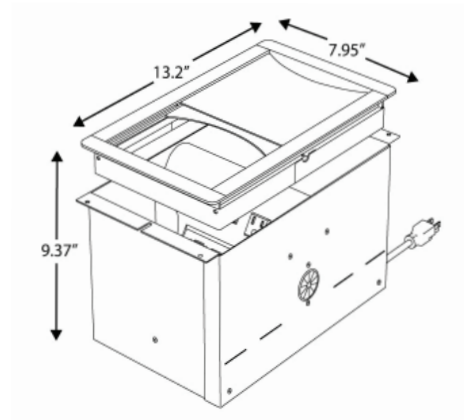

- 4 - 15A, 120VAC Power Receptacles
- 4 - 2.1A/10.5W USB Charging Ports
- 4 - 6' HDMI "Show Me" Cables
- 1 - HDMI 4 Position Switch Box
- 2 Telecom Plate Knockouts - Fully Customizable (*Purchased Separately*)
- 1 - 15' HDMI Monitor Cable
- Sliding Door Grommet Included
- Corded Options
- Standard Cord Length: 108"
- Graphite Gray-Finish Technology Bay
- Optional Adapter Accessories: HDMI-VGA Adapter, HDMI-Displayport Adapter, HDMI-Apple 30 Adapter, HDMI-Apple Lightning Adapter, or Adapter Sample Pack
- Recommended Table Thickness: 0.75" - 2"
- Recommended Table Cutout: 7.5" x 12.125"
- ETL Listed for US and Canada

Dimensions

- Marina™ Standard Dimensions: 13.20" x 7.95" x 9.37"

Marina HDMI in Silver Pearl Shown (Top-Down View)

Marina HDMI with Grommet Lid Shown

DESCRIPTION

Marina™ HDMI - Coded

- 4 power, 4 2.1A USB charging ports, 4 HDMI Show Me cables, HDMI 4 position switch box, 2 telecom plate knockouts, 15' HDMI monitor cable, 108" cord