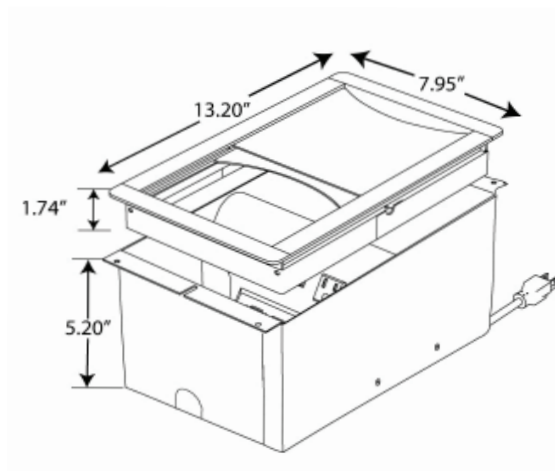

**Specifications**

- 4 - 15A, 120V AC Spill Resistant Power Receptacles
- 4 - 2.1A/10.5W USB Charging Ports
- 1 Convenience Outlet
- 2 Telecom Plate Knockouts - Fully Customizable *(Purchased Separately)*
- Sliding Door Grommet Included
- Corded Options
- Standard Cord Length: 108"
- Graphite Gray-Finish Technology Bay
- Recommended Table Thickness: 0.75" - 2"
- Recommended Table Cutout: 7.5" x 12.125"
- ETL Listed for US and Canada

**Dimensions**

- Marina™ Standard Dimensions: 13.20" x 7.95" x 5.20"
- Marina™ Grommet Lid Standard Dimensions: 13.20" x 7.95" x 1.74"

Marina Power Dock Shown  
(Without Grommet Lid)

Marina Power Dock with  
Grommet Lid Shown

**DESCRIPTION**

**FINISH**

**PART NUMBER**

**Marina™ Power Dock - Coded**

- 5 power including a convenience outlet on the underside of the unit , 4 2.1A USB charging ports, 2 telecom plate knockouts, 108" cord