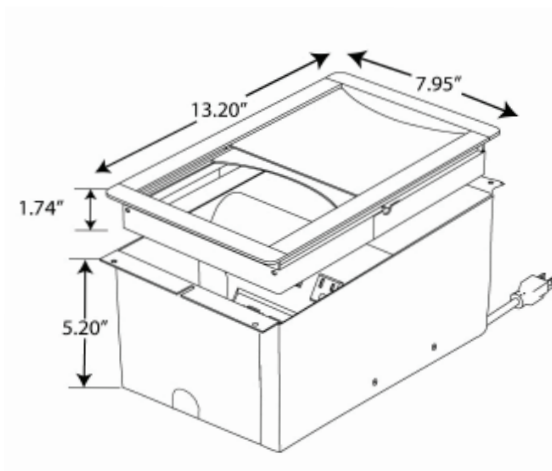

**Specifications**

- 4 - 15A, 120V AC Spill Resistant Power Receptacles
- 4 - 2.1A/10.5W USB Charging Ports
- 1 Convenience Outlet
- 2 Telecom Plate Knockouts - Fully Customizable *(Purchased Separately)*
- Sliding Door Grommet Included
- Corded Options
- Standard Cord Length: 108"
- Graphite Gray-Finish Technology Bay
- Recommended Table Thickness: 0.75" - 2"
- Recommended Table Cutout: 7.5" x 12.125"
- ETL Listed for US and Canada

**Dimensions**

- Marina™ Standard Dimensions: 13.20" x 7.95" x 9.37"

Marina Power Dock Shown  
(Without Grommet Lid)

Marina Power Dock with  
Grommet Lid Shown

**DESCRIPTION**

**FINISH**

**PART NUMBER**

**Marina™ Power Dock - Coded**

- 5 power including a convenience outlet on the underside of the unit , 4 2.1A USB charging ports, 2 telecom plate knockouts, 108" cord

- Gloss White
- Silver Pearl
- Black
- Brushed Aluminum

- MAR-PD-GW-108
- MAR-PD-S-108
- MAR-PD-B-108
- MAR-PD-AL-108