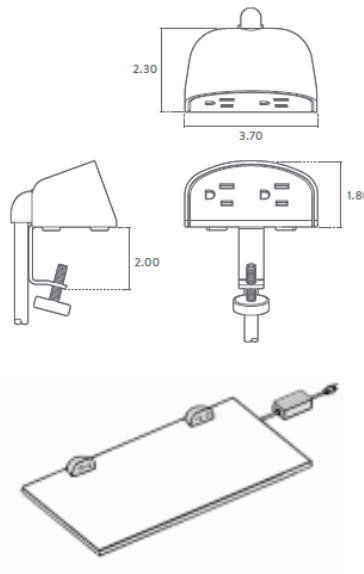

FEATURES:

Applications

Clamp-on

Standard Metal Trim Finishes

- Black
- White

Standard Plastic Colors

- White
- Black

Mini-Adapt with Perimeter
(For Visual Representation)

Specifications

- 2- 15A, 120V AC Power Outlets
- 72" or 108" Cord or 12" Built-In Perimeter Cord
- Compatible with Perimeter System *(See Perimeter Brochure and Spec Sheet for Details)*
- UL 962A Listed
- UL 1363 Recognized
- Meets UL Spill Requirements
- Class 2, FCC Part A Approved

Dimensions

- Mini Adapt™ Standard Dimensions: 3.70" x 2.30" x 1.80"

ORDERING INFORMATION

DESCRIPTION	LENGTHS CORDED	FINISH PLASTIC FACE/METAL TRIM	MODEL
MINI-ADAPT			
• 2 AC 15 Amp Power Outlets	72"	Black/Black	305033.1.1
		White/White	305033.1.3
	108"	Black/Black	305033.1.2
		White/White	305033.1.4
MINI-ADAPT WITH PERIMETER SYSTEM			
• 2 AC 15 Amp Power Outlets with 12" Perimeter Cord	12"	Black/Black	400024.1.1
		White/White	400024.1.3