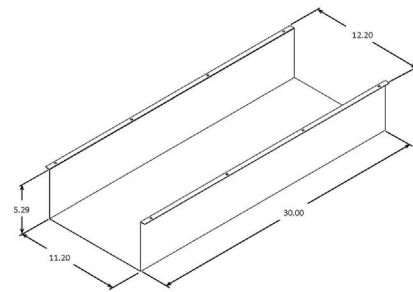

- 8 -12 - 15A, 120VAC Power Receptacles
- 4 - 2.1A/10.5W USB Charging Ports (Available on USB Versions Only)
- 2 - 6 Telecom Plate Knockouts - Fully Customizable (Quantity Vary by Configuration; Purchased Separately)
- Standard Cord & Hardwire Whip Length: 108"
- Optional Outer Pan Accessory (Purchased Separately)
- 30" Table-Trough
- Recommended Table Thickness: 0.88" - 2"
- Recommended Table Cutout: 29.12" x 8.25" - See Install Sheet for Additional Undercuts Required
- Power Inserts UL Listed for US and Canada

Dimensions

- Oasis™ Standard Dimensions: 9" x 30"
- Oasis™ Outer Pan Dimensions: 11.20" x 30" x 5.29"
- Oasis™ Inserts: 11.25" x 2.67"

Oasis Closed Retractable Lid Shown

Power, Data & USB Inserts Shown

Outer Pan Accessory

DESCRIPTION

FINISH

PART NUMBER

Oasis™ - Coded

- Oasis A, 30" Trough with 8 Power Receptacles and 6 Telecom Plate Knockouts with 2 108" Standard Plugs

Brushed Aluminum	OASIS A
Black Brushed Aluminum	OASIS A BL
Silver Pearl	OAS-A-PC-S
Black	OAS-A-PC-B
- Oasis B, 30" Trough with 12 Power Receptacles and 4 Telecom Plate Knockouts with 4 108" Standard Plugs