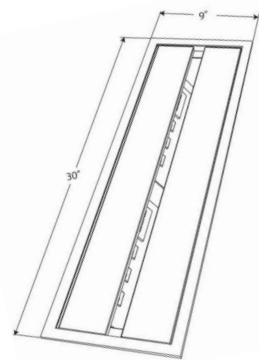

- 8 -12 - 15A, 120VAC Power Receptacles
- 4 - 2.1A/10.5W USB Charging Ports (Available on USB Versions Only)
- 2 - 6 Telecom Plate Knockouts - Fully Customizable (Quantity Vary by Configuration; Purchased Separately)
- Standard Cord & Hardwire Whip Length: 108"
- Optional Outer Pan Accessory (Purchased Separately)
- 30" Table-Trough
- Recommended Table Thickness: 0.88" - 2"
- Recommended Table Cutout: 29.12" x 8.25" - See Install Sheet for Additional Undercuts Required
- Power Inserts UL Listed for US and Canada

Dimensions

- Oasis™ Standard Dimensions: 9" x 30"
- Oasis™ Outer Pan Dimensions: 11.20" x 30" x 5.29"
- Oasis™ Inserts: 11.25" x 2.67"

Oasis Closed Retractable Lid Shown

Power, Data & USB Inserts Shown

Outer Pan Accessory

DESCRIPTION

FINISH

PART NUMBER

Oasis™ - Coded

- Oasis A, 30" Trough with 8 Power Receptacles and 6 Telecom Plate Knockouts with 2 108" Standard Plugs

Brushed Aluminum	OASIS A
Black Brushed Aluminum	OASIS A BL
Silver Pearl	OAS-A-PC-S
Black	OAS-A-PC-B
- Oasis B, 30" Trough with 12 Power Receptacles and 4 Telecom Plate Knockouts with 4 108" Standard Plugs

Brushed Aluminum	OASIS B HW
Black Brushed Aluminum	OASIS B BL HW
Silver Pearl	OAS-B-PC-S-HW
Black	OAS-B-PC-B-HW
- Oasis USB, 30" Trough with 12 Power Receptacles, 4 USB Charging Ports, and 2 Telecom Plate Knockouts with 4 108" Hardwire Whip