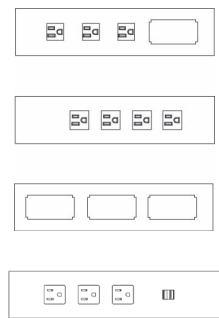

- 8 -12 - 15A, 120VAC Power Receptacles
- 4 - 2.1A/10.5W USB Charging Ports (Available on USB Versions Only)
- 2 - 6 Telecom Plate Knockouts - Fully Customizable (Quantity Vary by Configuration; Purchased Separately)
- Standard Cord & Hardwire Whip Length: 108"
- Optional Outer Pan Accessory (Purchased Separately)
- 30" Table-Trough
- Recommended Table Thickness: 0.88" - 2"
- Recommended Table Cutout: 29.12" x 8.25" - See Install Sheet for Additional Undercuts Required
- Power Inserts UL Listed for US and Canada

Dimensions

- Oasis™ Standard Dimensions: 9" x 30"
- Oasis™ Outer Pan Dimensions: 11.20" x 30" x 5.29"
- Oasis™ Inserts: 11.25" x 2.67"

Oasis Closed Retractable Lid Shown

Power, Data & USB Inserts Shown

Outer Pan Accessory

Brushed Aluminum	OASIS B
Black Brushed Aluminum	OASIS B BL
Silver Pearl	OAS-B-PC-S
Black	OAS-B-PC-B
- Oasis USB, 30" Trough with 12 Power Receptacles, 4 USB Charging Ports, and 2 Telecom Plate Knockouts with 4 108" Standard Plugs

Brushed Aluminum	OASIS B HW
Black Brushed Aluminum	OASIS B BL HW
Silver Pearl	OAS-B-PC-S-HW
Black	OAS-B-PC-B-HW
- Oasis USB, 30" Trough with 12 Power Receptacles, 4 USB Charging Ports, and 2 Telecom Plate Knockouts with 4 108" Hardwire Whip