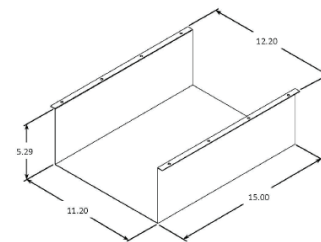

Dimensions

- Oasis™ Mini Standard Dimensions: 9" x 15"
- Oasis™ Mini Inserts: 11.25" x 2.67"
- Outer Pan Dimensions: 12.20" x 15" x 5.29"

DESCRIPTION

FINISH

PART NUMBER

Oasis™ Mini- Corded

<ul style="list-style-type: none"> • Oasis Mini A, 15" Trough with 6 Power Receptacles and 2 Telecom Plate Knockouts with 2 108" Standard Plugs 	Silver Pearl/Aluminum Black/Black Aluminum Silver Pearl Black	OASIS-MINI A OASIS-MINI A BL OAM-A-PC-S OAM-A-PC-B
<ul style="list-style-type: none"> • Oasis Mini B, 15" Trough with 4 Power Receptacles and 3 Telecom Plate Knockouts with 108" Standard Plug 	Silver Pearl/Aluminum Black/Black Aluminum Silver Pearl Black	OASIS-MINI B OASIS-MINI B BL OAM-B-PC-S OAM-B-PC-B
<ul style="list-style-type: none"> • Oasis Mini USB, 15" Trough with 6 Power Receptacles, 2 USB Charging Ports, and 1 Telecom Plate Knockout with 2 108" Standard Plugs 	Silver Pearl/Aluminum Black/Black Aluminum Silver Pearl Black	OAM-U-AL-108 OAM-U-BA-108 OAM-U-PC-S-108 OAM-U-PC-B-108

Accessories - For Oasis Mini & Mini UT Versions

<ul style="list-style-type: none"> • Oasis-Mini Outer Pan - for concealing underside of 15" Oasis Mini trough 	Silver Pearl Black	OASIS-MINI PANS OASIS-MINI PAN
<ul style="list-style-type: none"> • 72" Hardwire Starter Cable 	N/A	42 SB2-72"

Telecom Plates, Lids & Bezel sold separately.
"Build Your Own" Configurations Available - Call for Customization

Oasis™ Mini Version USB Shown

Power, Data & USB Inserts Shown

Outer Pan