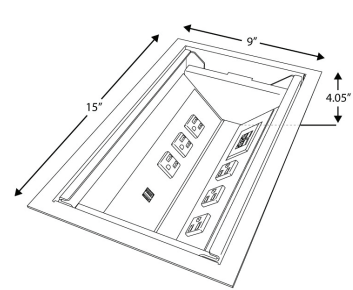

Oasis™ Mini Version USB Shown