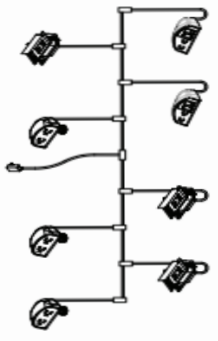

Components