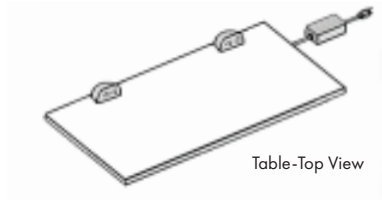

**FEATURES:**

**Applications**

- Under Desks
- Training tables

**Standard Finishes - Smart Box Power Infeed**

Die Cast/Sheet Metal Housing/Black Coating ■

Table-Top View

Table-Bottom View

Table-Bottom View - Connections