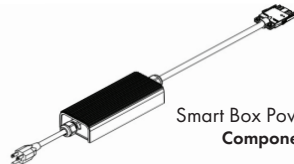

Components