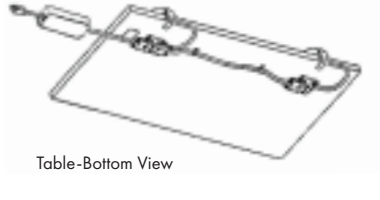

Table-Bottom View - Connections

Table-Bottom View