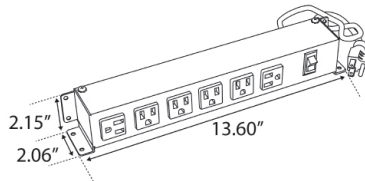

FEATURES:

Applications

Under
Free-Standing
Table Troughs

Standard Finishes

Silver Pearl 
Black 

Specifications

- 4, 6, or 8 - 15A, 120VAC Power Receptacles
- 15A Rating Circuit Breaker with ON/OFF Switch
- Standard Cord Length: 108" NEMA 5-15 Straight Plug
- Recommended Table Thickness for Mounting: 1" - 2.5"
- ETL Listed for US and Canada

Dimensions

- 4 Power Standard Dimensions : 10.47" x 2.06" x 2.15"
- 6 Power Standard Dimensions: 13.60" x 2.06" x 2.15"
- 8 Power Standard Dimensions: 16.73" x 2.06" x 2.15"

DESCRIPTION

FINISH

PART NUMBER