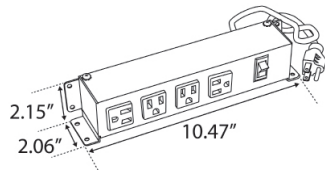

FEATURES:

Applications

Under
Free-Standing
Table Troughs

Standard Finishes

Silver Pearl 
Black 

Specifications

- 4, 6, or 8 - 15A, 120VAC Power Receptacles
- 15A Rating Circuit Breaker with ON/OFF Switch
- Standard Cord Length: 108" NEMA 5-15 Straight Plug
- Recommended Table Thickness for Mounting: 1" - 2.5"
- ETL Listed for US and Canada

Dimensions

- 4 Power Standard Dimensions : 10.47" x 2.06" x 2.15"
- 6 Power Standard Dimensions: 13.60" x 2.06" x 2.15"
- 8 Power Standard Dimensions: 16.73" x 2.06" x 2.15"

DESCRIPTION

FINISH

PART NUMBER