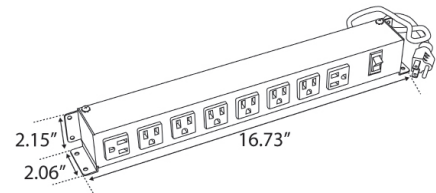

FEATURES:

Applications

Under
Free-Standing
Table Troughs

Standard Finishes

Silver Pearl 
Black 

Specifications

- 4, 6, or 8 - 15A, 120VAC Power Receptacles
- 15A Rating Circuit Breaker with ON/OFF Switch
- Standard Cord Length: 108" NEMA 5-15 Straight Plug
- Recommended Table Thickness for Mounting: 1" - 2.5"
- ETL Listed for US and Canada

Dimensions

- 4 Power Standard Dimensions : 10.47" x 2.06" x 2.15"
- 6 Power Standard Dimensions: 13.60" x 2.06" x 2.15"
- 8 Power Standard Dimensions: 16.73" x 2.06" x 2.15"

DESCRIPTION

FINISH

PART NUMBER