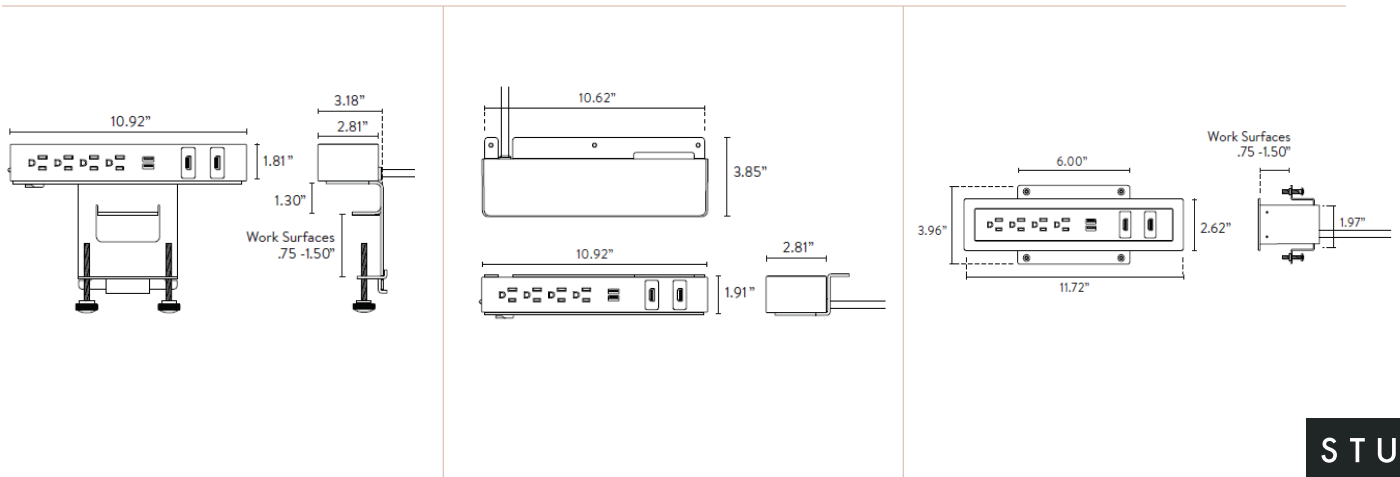

Specifications

- 4- 15A, 120V AC Power Outlets
- 2- 2.1A/10.5W USB Charging Ports
- 6' or 10' Cord or Hardwire Option
- 2 Data Inserts for HDMI, RJ45, RJ11, VGA or Blank Insert
- Two Data Port Adapter Kits Come Standard - Data Port Insert Options Include VGA, Siemon, Panduit mini-com, Commscope, Ortronics, Blank, Cable retainer, Belden EZ MDVO, Keystone
- UL 962A and UL111 Listed
- UL 1310 Recognized
- Meets UL Spill Requirements
- Class 2, FCC Part 15 A Approved
- Meets USB.org Battery Charging 1.2 Specifications

Dimensions

- Ashley Quad™ Clamp-on Dimensions: 10.92" x 1.81" x 2.81"
- & Ashley Quad™ Under Dimensions: 10.92" x 1.91 x 3.85" (Bracket Length is 10.62")
- Ashley Quad™ Bezel Dimensions: 11.72" x 3.96" x 2.62"

DESCRIPTION	LENGTHS CORDED & HARDWIRE	FINISH PLASTIC FACE/METAL TRIM	MODEL
ASHLEY QUAD - CLAMP MOUNT			
<ul style="list-style-type: none"> 4 AC 15 Amp Power Outlets, 2 Data Knockouts with 2 Data Adapter Kits (connectors sold separately), and 2 USB 2.1 Amp Charging Ports 	6' Corded	Black/Black	305095.01.04.06
		Gray/Silver	305095.01.01.06
		White/Silver	305095.01.57.06
		White/White	305095.01.VW.06
	10' Corded	Black/Black	305095.01.04.10
		Gray/Silver	305095.01.01.10
		White/Silver	305095.01.57.10
		White/White	305095.01.VW.10
	6' Hardwire	Black/Black	200063.01.04.06
		Gray/Silver	200063.01.02.06
		White/Silver	200063.01.57.06
		White/White	200063.01.VW.06
10' Hardwire	Black/Black	200063.01.04.10	
	Gray/Silver	200063.01.02.10	
	White/Silver	200063.01.57.10	
	White/White	200063.01.VW.10	

Data Port Insert Options: VGA, HDMI, Data, Phone, Blank Insert. See last page for all connector options.
Please note: There is a cord length upcharge for models specified with 10' cord/hardwire lengths.
See last page for instructions on how to specify units with specialty color finishes.