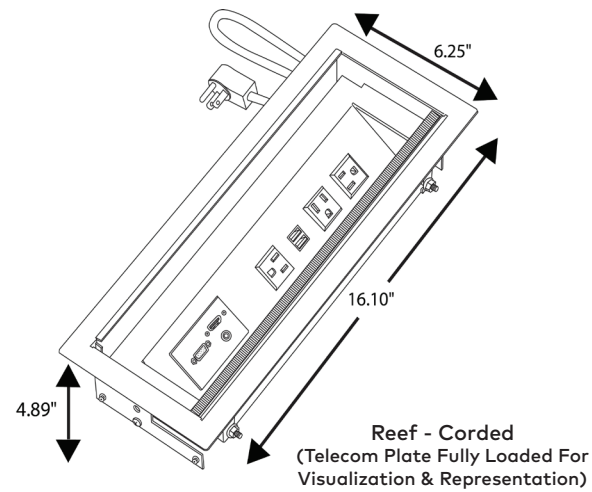

**REEF™ - CORDED & HARDWIRED**

**FEATURES:**

**Applications**

Bezel / In-Surface  
Conference Room

**Standard Finishes**

- Silver Pearl
- Black
- Gloss White
- Brushed Aluminum

**Specifications**

- 3 or 4 - 15A, 120V AC Power Receptacles
- 2.1A/10.5W USB Charging Ports
- 1 Convenience Outlet Available on 3 Power Model Only
- 1 Telecom Plate Knockout - Fully Customizable (*Purchased Separately*)
- 2 Data Knockouts
- Standard Cord and Hardwire Conduit Whip Length: 108"
- Recommended Table Thickness: 1" - 2"
- Recommended Table Cutout: 5.38" x 15.25" (*See Install Sheet for Additional Undercuts Required.*)
- ETL Listed for US and Canada

**Dimensions**

- Reef Standard Dimensions: 16.10" x 6.25" x 4.89"

**DESCRIPTION**

**FINISH**

**PART NUMBER**

**Reef™ - Corded**

- 3 Power, 1 Convenience, 2 2.1 AMP USB, 1 Telecom Plate Knockout, 2 RJ45 Knockouts, 108" Power Cord
- 4 Power, 2 2.1 AMP USB, 1 Telecom Plate Knockout, 2 RJ45 Knockouts, 108" Power Cord

Silver Pearl  
Black  
Gloss White  
Brushed Aluminum

REF-31U-S-108  
REF-31U-B-108  
REF-31U-GW-108  
REF-31U-AL-108

**Reef™ - Hardwired**

- 3 Power, 1 Convenience, 2 2.1 AMP USB, 1 Telecom Plate Knockout, 2 RJ45 Knockouts, 108" Power Cord
- 4 Power, 2 2.1 AMP USB, 1 Telecom Plate Knockout, 2 RJ45 Knockouts, 108" Power Cord