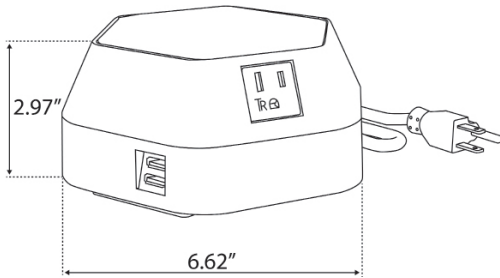

**FEATURES:**

**Applications**

Stand-alone  
Portable

**Standard Finishes**

Gray  
Black  
White  
Light Blue  
Light Green  
Pure Orange  
Signal Red  
Sulfur Yellow

**Specifications**

- 3 - 15A, 120V AC Tamper Resistant Receptacles
- 6 - 2.1A/10.5W USB Charging Ports
- Plastic Housing
- 108" Standard Cord with NEMA 5-15 Straight Plug
- Free Standing or Secure Mounting Option
- ETL Listed for US and Canada

**Dimensions**

- Runabout Standard Dimensions (All Models): 6.62" x 2.97"

**DESCRIPTION**

**Runabout**

- 3 Power, (6) 2.1 AMP USB ports, 108" cord

**FINISH**

Black  
White  
Gray  
Light Blue  
Light Green  
Sulfur Yellow  
Pure Orange  
Signal Red