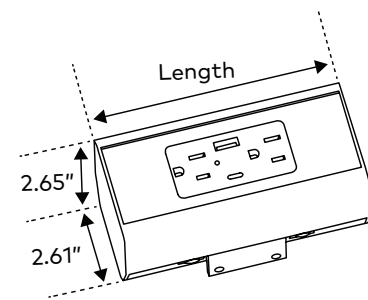

Family of Products

- Seclusion® G2 Series
- Seclusion® 60 Watt Series

Specifications

- 2, 4, or 6 - 15A, 120V AC Tamper Resistant Receptacles
- 5A/25W, 5VDC USB and USB-C Charging Ports
- 1 Telecom Plate Knockout (Available on Select Models)
- Corded & Hardwire Options
- Standard Cord and Hardwire Metal Flex Conduit Length: 72"
- Metal Flex Conduit Hardwire Diameter: 9mm (3/8")
- Optional Hide It Kit Basket Grommet Accessory - See Hide It Kit Literature For Details
- Mounting Accessory of Choice Included with Purchase: Bracket, Clamp, Feet, or Grommet Mount. (See Seclusion Mounting Accessories Spec Sheet for details.)
- ETL Listed for US and Canada

Dimensions

- Seclusion G2 Lengths Vary By Configuration - See Chart for Details
- Seclusion G2 Standard Width for All Configurations: 2.61"
- Seclusion G2 Standard Depth for All Configurations: 2.65"

Configuration	Lengths
SEC-2 SEC-2U SEC-2U2C SEC-2UAC	5.40"
SEC-2D SEC-2UD SEC-2U2CD SEC-2UACD SEC-4 SEC-4U SEC-44U SEC-4U2C SEC-4UAC SEC-4U2AC	9.65"
SEC-44UD SEC-4UD SEC-4D SEC-4U2CD SEC-4UACD SEC-4U2ACD SEC-6 SEC-6U SEC-6U2C SEC-6UAC SEC-6U2AC	13.90"
SEC-6D SEC-6U2CD SEC-6UACD SEC-6U2ACD	18.17"

DESCRIPTION

2 Power Configurations- Corded

- 2 Power with 72" cord

- 2 Power, 1 Telecom Plate Knockout with 72" cord

- 2 Power, 2 USB with 72" cord

- 2 Power, 2 USB , 1 Telecom Plate Knockout with 72" cord