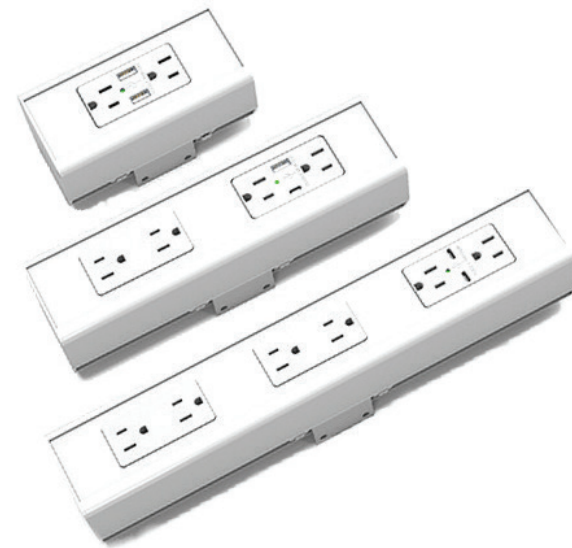

SECLUSION® G2 - CORDED & HARDWIRED

FEATURES:

Applications

- Clamp-on
- Under-mount
- Desktop/grommet

Standard Finishes

- Silver Pearl 
- Black 
- Gloss White 
- Gloss Black 

Specialty Colors

- Light Blue 
- Light Green 
- Pure Orange 
- Signal Red 
- Sulfur Yellow 
- Tuxedo 

Family of Products

- Seclusion® G2 Series
- Seclusion® 60 Watt Series

Specifications

- 2, 4, or 6 - 15A, 120V AC Tamper Resistant Receptacles
- 5A/25W, 5VDC USB and USB-C Charging Ports
- 1 Telecom Plate Knockout (Available on Select Models)
- Corded & Hardwire Options
- Standard Cord and Hardwire Metal Flex Conduit Length: 72"
- Metal Flex Conduit Hardwire Diameter: 9mm (3/8")
- Optional Hide It Kit Basket Grommet Accessory - See Hide It Kit Literature For Details
- Mounting Accessory of Choice Included with Purchase: Bracket, Clamp, Feet, or Grommet Mount. (See Seclusion Mounting Accessories Spec Sheet for details.)
- ETL Listed for US and Canada