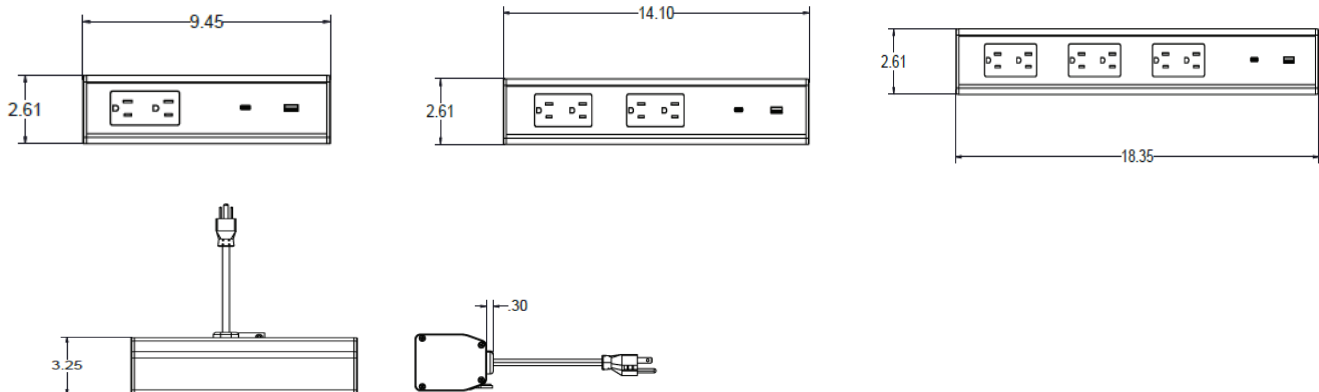

Specifications

- 2-6 - 15A, 120V AC Tamper Resistant Receptacles
- 70 Watt Charging Capacity: 2.1A/10.5W USB and 3A/60W USB-C PD Charging Ports
- 1 Telecom Plate Knockout - Fully Customizable (*Available on Select Models; Purchased Separately*)
- 72" Standard Cord with NEMA 5-15 Straight Plug
- Hide It Basket Compatible with 2 Power Version Only
- Mounting Accessory of Choice Included with Purchase: Seclusion Bracket, Seclusion Clamp, Seclusion Feet, or Seclusion Grommet Mount (*See Seclusion Mounting Accessories Spec Sheet for details*)
- ETL Listed for US and Canada

Dimensions

- 2 Power Only Standard Dimensions: 9.45" x 2.61" x 3.25"
- 2 Power with Telecom Knockout Standard Dimensions: 14.10" x 2.61" x 3.25"
- 4 Power Only Standard Dimensions- 14.10" x 2.61" x 3.25"
- 4 Power with Telecom Knockout Standard Dimensions: 18.35" x 2.61" x 3.25"
- 6 Power Only Standard Dimensions: 18.35" x 2.61" x 3.25"

Replace "72" at end of part number with "108" or "144" for 108" and 144" cord. Additional up-charges apply with cord length changes. Tuxedo configuration includes Black housing with White receptacles with White cord.