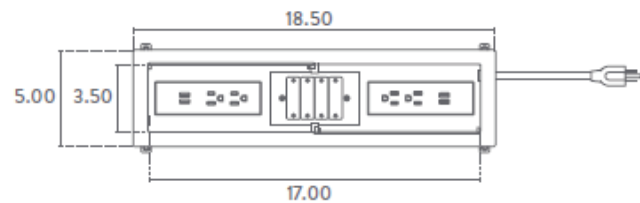

**STAFFORD™ SERIES**

**FEATURES:**

**Applications**

- Bezel
- Conference tables
- Boardrooms

**Standard Metal Flange Finishes**

- Silver 
- Black 
- White 

**Stafford™ Specifications**

- 4- 15A, 120V AC Power Outlets
- 4- 2.1A/10.5W USB Charging Ports
- 4 Blank Extron "Mini" Plates\*
- Cord Options Include 10' Cord, 1' Perimeter Cord, or 8' Hardwire Conduit
- Recessed Cavity in Satin Black
- Recommended Cutout Size: 17.75" x 4.38"
- UL 962A and 111 Listed

**Stafford Mini™ Specifications**

- 2- 15A, 120V AC Power Outlets
- 2- 2.1A/10.5W USB Charging Ports
- 2 Blank Extron "Mini" Plates\*
- Cord Options Include 10' Cord, 12" Perimeter Cord, or 8' Hardwire Conduit
- Recessed Cavity in Satin Black
- Recommended Cutout Size: 9.50" x 4.38"
- UL 962A and 111 Listed

*\*Extron Plates sold through Third Party Distributor. Contact Extron directly for Extron Plate Options. Not available for purchase through Dekko.*

**Dimensions**

- Stafford™ Standard Dimensions: 18.5" x 5"
- Stafford Mini™ Standard Dimensions: 10" x 5"