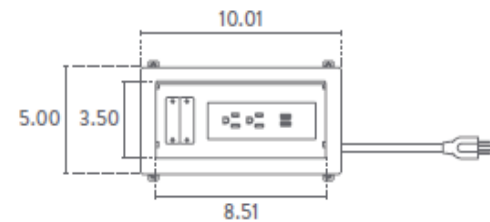

**STAFFORD™ SERIES**

**FEATURES:**

**Applications**

- Bezel
- Conference tables
- Boardrooms

**Standard Metal Flange Finishes**

- Silver 
- Black 
- White 

**Stafford™ Specifications**

- 4- 15A, 120V AC Power Outlets
- 4- 2.1A/10.5W USB Charging Ports
- 4 Blank Extron "Mini" Plates\*
- Cord Options Include 10' Cord, 1' Perimeter Cord, or 8' Hardwire Conduit
- Recessed Cavity in Satin Black
- Recommended Cutout Size: 17.75" x 4.38"
- UL 962A and 111 Listed

**Stafford Mini™ Specifications**

- 2- 15A, 120V AC Power Outlets
- 2- 2.1A/10.5W USB Charging Ports
- 2 Blank Extron "Mini" Plates\*
- Cord Options Include 10' Cord, 12" Perimeter Cord, or 8' Hardwire Conduit
- Recessed Cavity in Satin Black
- Recommended Cutout Size: 9.50" x 4.38"
- UL 962A and 111 Listed

*\*Extron Plates sold through Third Party Distributor. Contact Extron directly for Extron Plate Options. Not available for purchase through Dekko.*

**Dimensions**

- Stafford™ Standard Dimensions: 18.5" x 5"
- Stafford Mini™ Standard Dimensions: 10" x 5"