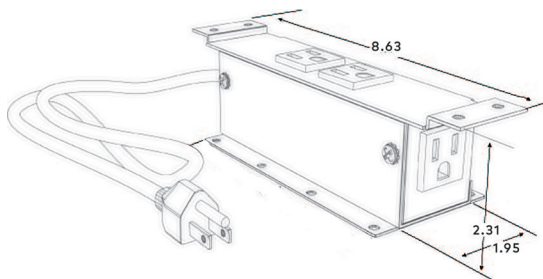

FEATURES:

Applications

Under-mount
Training Tables
Panel Systems

Standard Finishes

Silver Pearl
Black

Specifications

- 2 - 15A, 120V AC Power Receptacles
- 2 Data Knockouts (*Available on Select Models*)
- Convenience Outlets (*Available on Select Models*)
- Corded and DaisyLink Options
- Standard Cord Length: 36", 72" or 108"
- DaisyLink Configurations Compatible with the 4 Wire 2 Circuit Starter and Interconnecting Cables and Accessories
- 4 Cable Clamps & Mounting Screws Included for Installation
- UL Listed for US and Canada

Dimensions

- Villa™ Bar Corded Standard Dimensions: 1.95" x 8.63" x 2.31"
- Villa™ Bar DaisyLink™ Standard Dimensions: 1.62" x 7.63" x 1.87"

Corded Villa Bar

DaisyLink Villa Bar

DESCRIPTION	FINISH	PART NUMBER
-------------	--------	-------------

Villa™ Bar - Corded

• 2 Power with 72" Cord	Black	VIL-C-BAR-B-72
	Silver Pearl	VIL-C-BAR-S-72
• 2 Power and 2 Data Knockouts with 72" Cord	Black	VIL-C-BAR-KB-72
	Silver Pearl	VIL-C-BAR-KS-72
• 2 Power and 2 RJ45 Cat 6 Data with 72" Cord	Black	VIL-C-BAR-DB-72
	Silver Pearl	VIL-C-BAR-DS-72

Replace "72" in the listed Part Number with Appropriate Cord Length of your choice: 36", 72", or 108". Pricing is standard for these specified lengths.

NOTE: Cord lengths 144" and 180" require an additional up-charge fee. Unit comes equipped with 4 cable clamps and mounting screws.