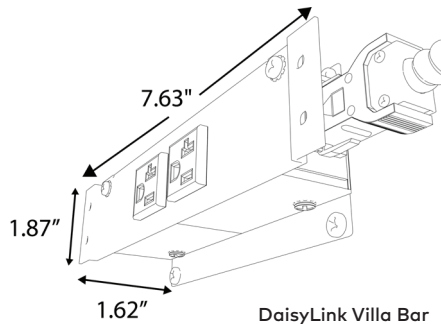

FEATURES:

Applications

Under-mount
Training Tables
Panel Systems

Standard Finishes

Silver Pearl
Black

Specifications

- 2 - 15A, 120V AC Power Receptacles
- 2 Data Knockouts (*Available on Select Models*)
- Convenience Outlets (*Available on Select Models*)
- Corded and DaisyLink Options
- Standard Cord Length: 36", 72" or 108"
- DaisyLink Configurations Compatible with the 4 Wire 2 Circuit Starter and Interconnecting Cables and Accessories
- 4 Cable Clamps & Mounting Screws Included for Installation
- UL Listed for US and Canada

Dimensions

- Villa™ Bar Corded Standard Dimensions: 1.95" x 8.63" x 2.31"
- Villa™ Bar DaisyLink™ Standard Dimensions: 1.62" x 7.63" x 1.87"

Corded Villa Bar

DaisyLink Villa Bar

DESCRIPTION	FINISH	PART NUMBER
-------------	--------	-------------

Specify in increments of 1" Cable Lengths in Part Number. Cable Lengths Minimum of 12" - 180" Maximum.

Villa™ Bar Data Options

• RJ45 Siemon Cat 6, female/punch down, Black	Black	RJ45-B
• HDMI keystone female/female, Black	Black	HDMI-KEY-B
• USB 2.0 Type A/A Keystone female/female, Black	Black	USB-KEY-20AA-B
• USB 2.0 Type A/A Keystone female/female, White	White	USB-KEY-20AA-W