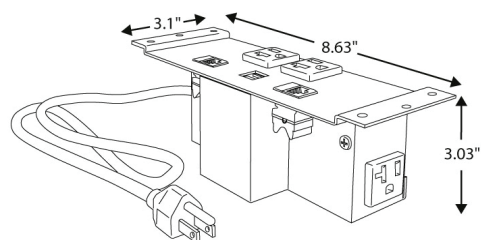

**Lift Style Grommet Finishes**

- Silver Pearl
- Black
- Gloss White

**VILLA™ I - CORDED & HARDWIRED**

**Specifications**

- 2 - 15A, 120V AC Power Receptacles
- 2 - 2.1A/10.5W USB Charging Ports (Available on Select Models)
- 1 Convenience Outlet
- Data Knockouts
- Standard Cord and Hardwire Whip Lengths: 36", 72" or 108"
- 4 Cable Clamps & Mounting Screws Included for Installation
- Lift or Flush Grommet Accessory Recommended Table Thickness for Villa™ Grommet: 1" Minimum
- Recommended Table Cutout for Villa™ Grommet: 3" x 5.25"
- Power Bases UL/ETL Listed for US and Canada

**Dimensions**

- Villa™ Power Base With Data Standard Dimensions: 8.63" x 3.11" x 2.25"
- Villa™ Power Base With USB & Data Standard Dimensions: 8.63" x 3.11" x 3.03"
- Villa™ Grommet (Lift and Flush) Standard Dimensions: 3.39" x 5.68"