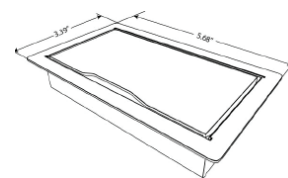

Lift Lid

DESCRIPTION

FINISH

PART NUMBER

**Villa™ - Corded - Single Circuit
Data & Convenience Outlets**

- 2 Power, 1 Convenience Outlet, 2 Data Knockouts with molded plug, 4 cable clamps and mounting screws
- 2 Power, 1 Convenience Outlet, 2 RJ45 Cat 6 Data with molded plug, 4 cable clamps and mounting screws

- Black
- Silver Pearl
- Gloss White
- Black
- Silver Pearl
- Gloss White

- VIL-C-DKO-B-__
- VIL-C-DKO-S-__
- VIL-C-DKO-W-__
- VIL-C-D-B-__
- VIL-C-D-S-__
- VIL-C-D-W-__

**Villa™ - Corded - Single Circuit
Data, USB & Convenience Outlets**

- 2 Power, 1 Convenience Outlet, 2 USB 2.1 Amp Charging Ports, 2 Data Knockouts with molded plug, 4 cable clamps and mounting screws
- 2 Power, 1 Convenience Outlet, 2 USB 2.1 Amp Charging Ports, 2 RJ45 Cat 6 Data with molded plug, 4 cable clamps and mounting screws

- Black
- Silver Pearl
- Gloss White
- Black
- Silver Pearl
- Gloss White

- VIL-C-U-DKO-B-__
- VIL-C-U-DKO-S-__
- VIL-C-U-DKO-W-__
- VIL-C-U-D-B-__
- VIL-C-U-D-S-__
- VIL-C-U-D-W-__

Replace __ in the Part Number with Appropriate Cord Length of your choice: 36", 72", or 108". Pricing is standard for these specified lengths.

NOTE: Cord lengths 144" and 180" require an additional up-charge fee. Unit comes equipped with 4 cable clamps and mounting screws.

**Villa™ - Hardwired
Data & Convenience Outlets**

- 2 Power, 1 Convenience Outlet, 2 Data Knockouts with hardwired whip, 4 cable clamps and mounting screws
- 2 Power, 1 Convenience Outlet, 2 RJ45 Cat 6 Data with hardwired whip, 4 cable clamps and mounting screws

- Black
- Silver Pearl
- Gloss White
- Black
- Silver Pearl
- Gloss White

- VIL-DKO-B-__HW
- VIL-DKO-S-__HW
- VIL-DKO-W-__HW
- VIL-D-B-__HW
- VIL-D-S-__HW
- VIL-D-W-__HW

**Villa™ - Hardwired
Data, USB & Convenience Outlets**

- 2 Power, 1 Convenience Outlet, 2 USB 2.1 Amp Charging Ports, 2 Data Knockouts with hardwired whip, 4 cable clamps and mounting screws
- 2 Power, 1 Convenience Outlet, 2 USB 2.1 Amp Charging Ports, 2 RJ45 Cat 6 Data with hardwired whip, 4 cable clamps and mounting screws

- Black
- Silver Pearl
- Gloss White
- Black
- Silver Pearl
- Gloss White

- VIL--U-DKO-B-__HW
- VIL-U-DKO-S-__HW
- VIL-U-DKO-W-__HW
- VIL-U-D-B-__HW
- VIL-U-D-S-__HW
- VIL-U-D-W-__HW

Replace __ in the Part Number with Appropriate Conduit Whip Length of your choice: 36", 72", or 108". Pricing is standard for these specified lengths.

NOTE: Conduit Whip lengths 144" and 180" require an additional up-charge fee. Unit comes equipped with 4 cable clamps and mounting screws.