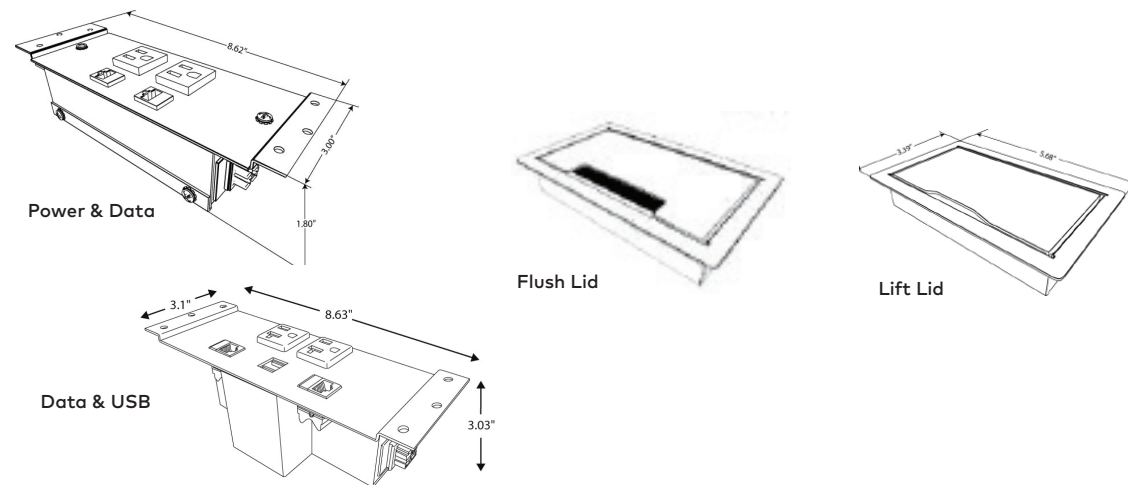

Lift Style Grommet Finishes

- Silver Pearl
- Black
- Gloss White

VILLA™ I - DAISYLINK

Specifications

- 2 - 15A, 120V AC Power Receptacles
- 2.1A/10.5W USB Charging Ports (Available on Select Models)
- 2 Data Knockouts
- Compatible with DaisyLink 4 Wire 2 Circuit System - Starter and Interconnecting Cables (Purchased Separately)
- Starter & Interconnecting Cable Lengths: Minimum 12" -180" (Specify in 1" Increments)
- 4 Cable Clamps & Mounting Screws Included for Installation
- Lift or Flush Grommet Accessory (Purchased Separately)
- Recommended Table Thickness for Villa™ Grommet: 1" Min.
- Recommended Table Cutout for Villa™ Grommet: 3" x 5.25"
- DaisyLink Power Bases UL/ETL Listed for US and Canada

Dimensions

- Villa™ Power Base With Data Standard Dimensions: 8.63" x 3.11" x 2.25"
- Villa™ Power Base With USB & Data Standard Dimensions: 8.63" x 3.11" x 3.03"
- Villa™ Grommet (Lift and Flush) Standard Dimensions: 3.39" x 5.68"