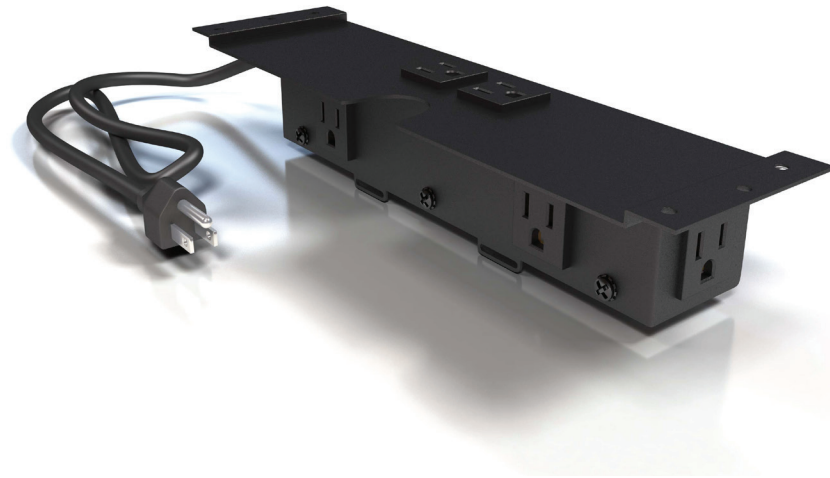

VILLA™ II - CORDED

FEATURES:

Applications

Bezel / In-Surface
Training Tables

Standard Finishes

- Silver Pearl
- Black
- Gloss White

Flush Style Grommet Finishes

- Brushed Aluminum
- Stainless Steel
- Silver Pearl
- Black
- Gloss White

Lift Style Grommet Finishes

- Silver Pearl
- Black
- Gloss White

Specifications

- 4 - 15A, 120V AC Power Receptacles
- 2 - 2.1A/10.5W USB Charging Ports (Available on Select Models)
- 1 Convenience Outlet
- Data Knockouts
- Standard Cord Length: 36", 72" or 108"
- 4 Cable Clamps & Mounting Screws Included for Installation
- Optional Lift or Flush Grommet Accessory (Purchased Separately)
- Recommended Table Thickness for Villa™ Grommet: 1" Min.
- Recommended Table Cut Out for Villa™ Grommet: 3" x 5.25"
- Power Bases UL/ETL Listed for US and Canada

Dimensions

- Villa™ II Power Base With Data Standard Dimensions: 12" x 3.13" x 2.17"
- Villa II Power Base With USB & Data Standard Dimensions: 12" x 3.13" x 3.08"
- Villa™ Grommet Standard Dimensions: 3.39" x 5.68"

NOTE: Cord lengths 144" and 180" require an additional up-charge fee.
Unit comes equipped with 4 cable clamps and mounting screws.

Villa™ II Grommets

- Lift Lid
- Flush Lid

Black
Silver Pearl
Gloss White