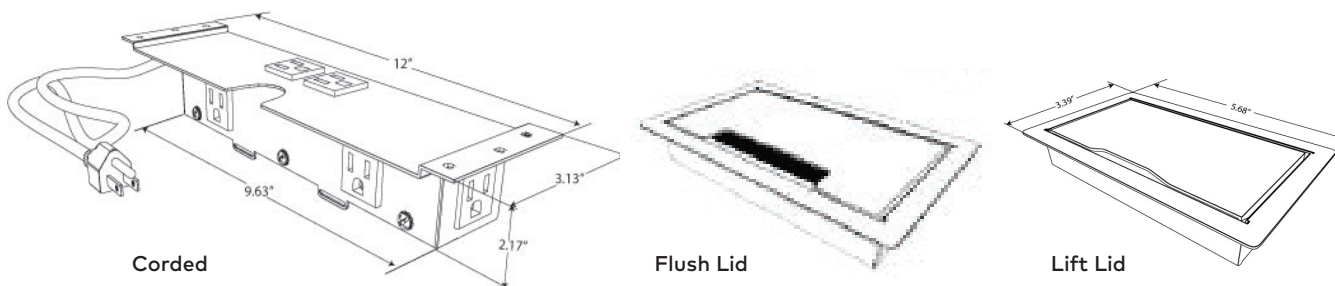

Lift Style Grommet Finishes

- Silver Pearl
- Black
- Gloss White

Specifications

- 4 - 15A, 120V AC Power Receptacles
- 2 - 2.1A/10.5W USB Charging Ports (Available on Select Models)
- 1 Convenience Outlet
- Data Knockouts
- Standard Cord Length: 36", 72" or 108"
- 4 Cable Clamps & Mounting Screws Included for Installation
- Optional Lift or Flush Grommet Accessory (Purchased Separately)
- Recommended Table Thickness for Villa™ Grommet: 1" Min.
- Recommended Table Cut Out for Villa™ Grommet: 3" x 5.25"
- Power Bases UL/ETL Listed for US and Canada

Dimensions

- Villa™ II Power Base With Data Standard Dimensions: 12" x 3.13" x 2.17"
- Villa II Power Base With USB & Data Standard Dimensions: 12" x 3.13" x 3.08"
- Villa™ Grommet Standard Dimensions: 3.39" x 5.68"