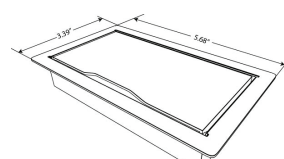

Lift Lid

DESCRIPTION

Villa™ II - DaisyLink™
Data Only

- 4 Power, 2 on Top and 2 Below, and 2 Data Knockouts
- 4 Power, 2 on Top and 2 Below, and 2 RJ45 Cat 6 Data

FINISH/
LENGTH

PART NUMBER

- Black
  Silver Pearl
  Gloss White
- Black
  Silver Pearl
  Gloss White

- VIL2-4-1-DKO-B
  VIL2-4-1-DKO-S
  VIL2-4-1-DKO-W
- VIL2-4-1-D-B
  VIL2-4-1-D-S
  VIL2-4-1-D-W

Villa™ II - DaisyLink™
Data & USB

- 4 Power, 2 power on top with 2 USB 2.1 AMP charging ports, Knockout for RJ45 Cat 6 Data, and 2 power below
- 4 Power, 2 power on top with 2 USB 2.1 AMP charging ports, RJ45 Cat 6 Data, and 2 power below

- Black
  Silver Pearl
  Gloss White
- Black
  Silver Pearl
  Gloss White

- VIL2-41-U-DKO-B
  VIL2-41-U-DKO-S
  VIL2-41-U-DKO-W
- VIL2-4-1-U-D-B
  VIL2-4-1-U-D-S
  VIL2-4-1-U-D-W

Change "1" to a "2" to specify Circuit
See Starter and Interconnecting Cable Options Below

Villa™ II - DaisyLink™
Controlled Receptacles

- Energy Efficient Villa II with DaisyLink, (2) cir 1 Controlled Receptacles on top, (2) cir 2 non-controlled receptacles on bottom, (2) 2.1A USB charging ports, and (1) RJ45 cat6 data
- Energy Efficient Villa II with DaisyLink, (2) cir 1 Controlled Receptacles on top, (2) cir 2 noncontrolled receptacles on bottom, (2) 2.1A USB charging ports, and (1) data knockout

- Black
  Silver Pearl
  Gloss White
- Black
  Silver Pearl
  Gloss White

- VIL2-4-TCC-UDB
  VIL2-4-TCC-UDS
  VIL2-4-TCC-UDGW
- VIL2-4-TCCUDKOB
  VIL2-4-TCCUDKOS
  VIL2-4-TCCUDKOGW

See Starter and Interconnecting Cable Options Below

Villa™ II Data Options

- RJ45 Siemon Cat 6, female/punch down, Black
- HDMI keystone female/female, Black
- USB 2.0 Type A/A Keystone female/female, Black
- USB 2.0 Type A/A Keystone female/female, White

- Black
- Black
- Black
- White

- RJ45-B
- HDMI-KEY-B
- USB-KEY-20AA-B
- USB-KEY-20AA-W

DaisyLink Starter and Interconnecting Cable Options

- Female/Female Interconnecting Cable
- Female/Male Interconnecting Cable
- Hardwire Starter Cable
- T-Connector used to branch into different directions
- DaisyLink Nylon Black Cable Covers - Add "B" to cabling part number

- 12" -180" Cable
- 12"-180" Cable
- 12"-180" Cable
- Black
- Black

- 42-FF-Length*
- 42FM-Length*
- 42SB2-Length*
- Daisy-T
- Cable Covers "B"

Specify in increments of 1" Cable Lengths in Part Number.
Cable Lengths Minimum of 12" - 180" Maximum.