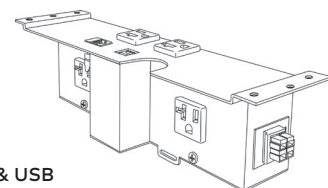

Data & USB