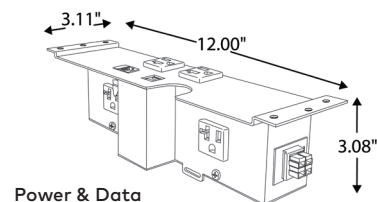

Lift Style Grommet Finishes

- Silver Pearl
- Black
- Gloss White

Specifications

- 4 - 15A, 120V AC Power Receptacles
- 2 - 2.1A/10.5W USB Charging Ports (Available on Select Models)
- 2 Data Knockouts
- DaisyLink Units with 120V Controlled Receptacles Available - (Comply with Ashrae 90.1 & Title 24 Energy Efficiency Regulations)
- Compatible with the 4 Wire 2 Circuit DaisyLink System: Starter and Interconnecting Cables (Purchased Separately)
- Starter & Interconnecting Cable Lengths: Minimum 12" - 180" (Specify in 1" Increments)
- Circuit 1 and 2 Options Available
- 4 Cable Clamps & Mounting Screws Included for Installation
- Lift or Flush Grommet Accessory (Purchased Separately)
- Recommended Table Thickness for Villa™ Grommet: 1" Min.
- Recommended Table Cut Out for Villa™ Grommet: 3" x 5.25"
- DaisyLink Power Bases UL/ETL Listed for US and Canada
- Ashrae 90.1 & Title 24 Compliant (On Energy Efficient Models)

Dimensions

- Villa™ II Power Base With Data Standard Dimensions: 12" x 3.11" x 2.17"
- Villa II Power Base With USB & Data Standard Dimensions: 12" x 3.13" x 3.08"
- Villa™ Grommet Standard Dimensions: 3.39" x 5.68"