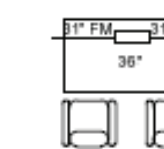

72" Table Kit-Single