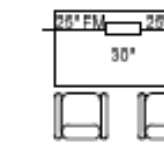

60" Table Kit-Single