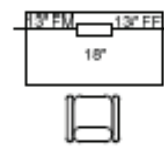

QUICK KIT TABLE CHART

36" Table Kit