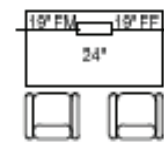

48" Table Kit