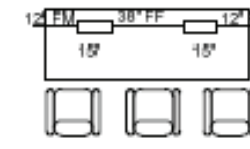

72" Table Kit-Double