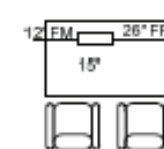

84" Table Kit-Double