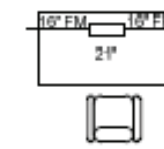

Double Kit
(Used for 60", 66", 72", 84", and 96" Table Sizes)

- 2 Villa DaisyLink Power Bases - 2 Power and 2 Power with 2 Data
- 2 Villa Grommets
- 1 FM Cable (See Chart for Recommended Cable Lengths)
- 2 FF Cable (See Chart for Recommended Cable Lengths)
- 6 Cable Clamps

Dimensions

- Villa™ II Power Base With Data Standard Dimensions: 12" x 3.11" x 2.17"
- Villa II Power Base With USB & Data Standard Dimensions: 12" x 3.13" x 3.08"
- Villa™ Grommet Standard Dimensions: 3.39" x 5.68"
- Minimum Table Thickness: 1"
- Recommended Table Cutout: 3"

QUICK KIT TABLE CHART

36" Table Kit

- Kit Includes:**
- 1 Villa Grommet
 - 1 Villa Power Base
 - 1 13" FM Cable
 - 1 13" FF Cable
 - 4 Cable Clamps

42" Table Kit

- Kit Includes:**
- 1 Villa Grommet
 - 1 Villa Power Base
 - 1 16" FM Cable
 - 1 16" FF Cable
 - 4 Cable Clamps