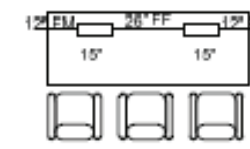

60" Table Kit-Double