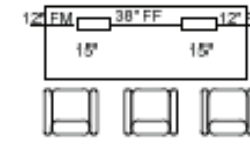

Dimensions

- Villa™ II Power Base With Data Standard Dimensions: 12" x 3.11" x 2.17"
- Villa II Power Base With USB & Data Standard Dimensions: 12" x 3.13" x 3.08"
- Villa™ Grommet Standard Dimensions: 3.39" x 5.68"
- Minimum Table Thickness: 1"
- Recommended Table Cutout: 3"

72" Table Kit-Double

- Double Kit Includes:**
- 2 Villa Grommets
 - 2 Villa Power Bases
 - 1 12" FM Cable
 - 1 12" FF Cable
 - 1 20" FF Cable
 - 6 Cable Clamps

84" Table Kit-Double

- Double Kit Includes:**
- 2 Villa Grommets
 - 2 Villa Power Bases
 - 1 12" FM Cable
 - 1 12" FF Cable
 - 1 41" FF Cable
 - 6 Cable Clamps

96" Table Kit-Double

- Double Kit Includes:**
- 2 Villa Grommets
 - 2 Villa Power Bases
 - 1 12" FM Cable
 - 1 12" FF Cable
 - 1 51" FF Cable
 - 6 Cable Clamps

Quick Kit configurations assume there is a 1/2" of cabling on each side of the table to make the table to table connection. Optional DaisyLink cable covers are also available. Each Villa unit comes with 10 mounting screws.