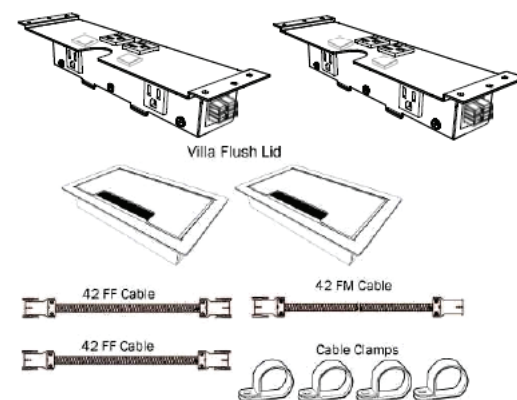

72" Table Kit-Double

- Double Kit Includes:**
- 2 Villa Grommets
 - 2 Villa Power Bases
 - 1 12" FM Cable
 - 1 12" FF Cable
 - 1 20" FF Cable
 - 6 Cable Clamps

84" Table Kit-Double

- Double Kit Includes:**
- 2 Villa Grommets
 - 2 Villa Power Bases
 - 1 12" FM Cable
 - 1 12" FF Cable
 - 1 41" FF Cable
 - 6 Cable Clamps

96" Table Kit-Double

- Double Kit Includes:**
- 2 Villa Grommets
 - 2 Villa Power Bases
 - 1 12" FM Cable
 - 1 12" FF Cable
 - 1 51" FF Cable
 - 6 Cable Clamps

Quick Kit configurations assume there is a 1/2" of cabling on each side of the table to make the table to table connection. Optional DaisyLink cable covers are also available. Each Villa unit comes with 10 mounting screws.

Single Kit

Double Kit

DESCRIPTION FINISH PART NUMBER

SINGLE
Power & Data Ready

Lift Lid Options:

• 4 Power and 2 Data Knockouts	Black Silver Pearl Gloss White	VIL2-41-DKOB__K VIL2-41-DKOS__K VIL2-41-DKOW__K
• 4 Power and 2 RJ45 Cat 6 Data	Black Silver Pearl Gloss White	VIL2-41-D-B-__K VIL2-41-D-S-__K VIL2-41-D-W-__K