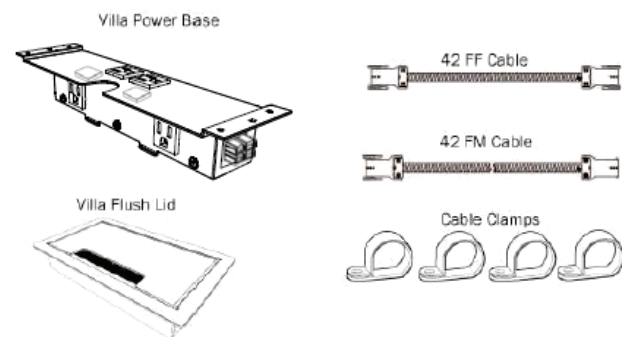

FEATURES:

VILLA™ II - DAISYLINK QUICK KITS

Applications

Bezel / In-Surface
Training Tables

Standard Finishes

- Silver Pearl
- Black
- Gloss White

Flush Style Grommet Finishes

- Brushed Aluminum
- Stainless Steel
- Silver Pearl
- Black
- Gloss White

Lift Style Grommet Finishes

- Silver Pearl
- Black
- Gloss White

Single Kit
(Used for 36", 42", 48", 60", 66", 72", 84" and 96" Table Sizes)

- 1 Villa DaisyLink Power Base - 2 Power and 2 Power with 2 Data
- 1 Villa Grommet
- 1 FM Cable (See Chart for Recommended Cable Lengths)
- 1 FF Cable (See Chart for Recommended Cable Lengths)
- 4 Cable Clamps

Double Kit
(Used for 60", 66", 72", 84", and 96" Table Sizes)

- 2 Villa DaisyLink Power Bases - 2 Power and 2 Power with 2 Data
- 2 Villa Grommets
- 1 FM Cable (See Chart for Recommended Cable Lengths)
- 2 FF Cable (See Chart for Recommended Cable Lengths)
- 6 Cable Clamps

Dimensions

- Villa™ II Power Base With Data Standard Dimensions: 12" x 3.11" x 2.17"
- Villa II Power Base With USB & Data Standard Dimensions: 12" x 3.13" x 3.08"
- Villa™ Grommet Standard Dimensions: 3.39" x 5.68"
- Minimum Table Thickness: 1"
- Recommended Table Cutout: 3"

QUICK KIT TABLE CHART

36" Table Kit

1. **Kit Includes:**
2. 1 Villa Grommet
   - 1 Villa Power Base
   - 1 13" FM Cable
   - 1 13" FF Cable
   - 4 Cable Clamps

42" Table Kit

1. **Kit Includes:**
2. 1 Villa Grommet
   - 1 Villa Power Base
   - 1 16" FM Cable
   - 1 16" FF Cable
   - 4 Cable Clamps

48" Table Kit

1. **Kit Includes:**
2. 1 Villa Grommet
   - 1 Villa Power Base
   - 1 19" FM Cable
   - 1 19" FF Cable
   - 4 Cable Clamps

60" Table Kit-Single

1. **Single Kit Includes:**
2. 1 Villa Grommet
   - 1 Villa Power Base
   - 1 25" FM Cable
   - 1 25" FF Cable
   - 4 Cable Clamps

60" Table Kit-Double

1. **Double Kit Includes:**
2. 2 Villa Grommets
   - 2 Villa Power Bases
   - 1 12" FM Cable
   - 1 12" FF Cable
   - 1 17" FF Cable
   - 6 Cable Clamps

72" Table Kit-Single