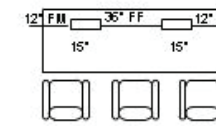

Dimensions

- Villa™ Power Base With Data Standard Dimensions: 8.63" x 3.11" x 2.25"
- Villa™ Power Base With USB & Data Standard Dimensions: 8.63" x 3.11" x 3.03"
- Villa™ Grommet (Lift and Flush) Standard Dimensions: 3.39" x 5.68"
- Minimum Table Thickness: 1"
- Recommended Table Cutout: 3" x 5.25"

60" Table Kit-Double

- Double Kit Includes:**
- 2 Villa Grommets
 - 2 Villa Power Bases
 - 1 12" FM Cable
 - 1 12" FF Cable
 - 1 24" FF Cable
 - 6 Cable Clamps

72" Table Kit-Single

- Single Kit Includes:**
- 1 Villa Grommet
 - 1 Villa Power Base
 - 1 33" FM Cable
 - 1 33" FF Cable
 - 4 Cable Clamps

72" Table Kit-Double

- Double Kit Includes:**
- 2 Villa Grommets
 - 2 Villa Power Bases
 - 1 12" FM Cable
 - 1 12" FF Cable
 - 1 36" FF Cable
 - 6 Cable Clamps

84" Table Kit-Double

- Double Kit Includes:**
- 2 Villa Grommets
 - 2 Villa Power Bases
 - 1 12" FM Cable
 - 1 12" FF Cable
 - 1 48" FF Cable
 - 6 Cable Clamps