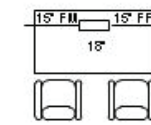

QUICK KIT TABLE CHART

36" Table Kit