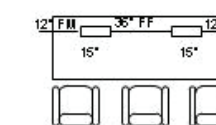

Dimensions

- Villa™ Power Base With Data Standard Dimensions: 8.63" x 3.11" x 2.25"
- Villa™ Power Base With USB & Data Standard Dimensions: 8.63" x 3.11" x 3.03"
- Villa™ Grommet (Lift and Flush) Standard Dimensions: 3.39" x 5.68"
- Minimum Table Thickness: 1"
- Recommended Table Cutout: 3" x 5.25"

72" Table Kit-Double

- Double Kit Includes:**
- 2 Villa Grommets
 - 2 Villa Power Bases
 - 1 12" FM Cable
 - 1 12" FF Cable
 - 1 36" FF Cable
 - 6 Cable Clamps

84" Table Kit-Double

- Double Kit Includes:**
- 2 Villa Grommets
 - 2 Villa Power Bases
 - 1 12" FM Cable
 - 1 12" FF Cable
 - 1 48" FF Cable
 - 6 Cable Clamps

96" Table Kit-Double

- Double Kit Includes:**
- 2 Villa Grommets
 - 2 Villa Power Bases
 - 1 12" FM Cable
 - 1 12" FF Cable
 - 1 60" FF Cable
 - 6 Cable Clamps

Quick Kit configurations assume there is a 1/2" of cabling on each side of the table to make the table to table connection. Optional DaisyLink cable covers are also available. Each Villa comes with 10 mounting screws.

Single Kit

Double Kit

DESCRIPTION	FINISH	PART NUMBER
SINGLE Power & Data Ready		
Lift Lid Options:		
• 2 Power and 2 Data Knockouts	Black Silver Pearl Gloss White	VIL-41-DKOB-__K VIL-41-DKOS-__K VIL-41-DKOGW-__K
• 2 Power and 2 RJ45 Cat 6 Data	Black Silver Pearl Gloss White	VIL-4-1-D-B-__K VIL-4-1-D-S-__K VIL-4-1-D-GW-__K
Flush Lid Options:		
• 2 Power and 2 Data Knockouts	Black Silver Pearl Gloss White Brushed Aluminum Brushed Stainless Steel	VIF-41-DKOB-__K VIF-41-DKOS-__K VIF-41-DKOGW-__K VIF-41-DKOAL-__K VIF-41-DKOSS-__K
• 2 Power and 2 RJ45 Cat 6 Data	Black Silver Pearl Gloss White Brushed Aluminum Brushed Stainless Steel	VIF-4-1-D-B-__K VIF-4-1-D-S-__K VIF-4-1-D-GW-__K VIF-4-1-D-AL-__K VIF-4-1-D-SS-__K
Replace ____ in Single Kit Part Number (K) with 36", 42", 48", 60", 66", 72", 84", or 96" for table length being specified. Pricing is standard for all table lengths.		