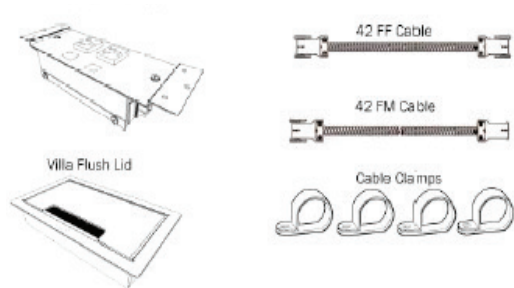

FEATURES:

VILLA™ I - DAISYLINK QUICK KITS

Applications

Bezel / In-Surface
Training Tables

Standard Finishes

Silver Pearl
Black
Gloss White

Flush Style Grommet Finishes

Brushed Aluminum
Stainless Steel
Silver Pearl
Black
Gloss White

Lift Style Grommet Finishes

Silver Pearl
Black
Gloss White

Single Kit

(Used for 36", 42", 48", 60", 66", 72", 84" and 96" Table Sizes)

- 1 Villa DaisyLink Power Base - 2 Power and 2 Power with 2 Data
- 1 Villa Grommet
- 1 FM Cable (See Chart for Recommended Cable Lengths)
- 1 FF Cable (See Chart for Recommended Cable Lengths)
- 4 Cable Clamps

Double Kit

(Used for 60", 66", 72", 84", and 96" Table Sizes)

- 2 Villa DaisyLink Power Bases - 2 Power and 2 Power with 2 Data
- 2 Villa Grommets
- 1 FM Cable (See Chart for Recommended Cable Lengths)
- 2 FF Cable (See Chart for Recommended Cable Lengths)
- 6 Cable Clamps

Dimensions

- Villa™ Power Base With Data Standard Dimensions: 8.63" x 3.11" x 2.25"
- Villa™ Power Base With USB & Data Standard Dimensions: 8.63" x 3.11" x 3.03"
- Villa™ Grommet (Lift and Flush) Standard Dimensions: 3.39" x 5.68"
- Minimum Table Thickness: 1"
- Recommended Table Cutout: 3" x 5.25"

QUICK KIT TABLE CHART

36" Table Kit

1. **Kit Includes:**
2. 1 Villa Grommet
   - 1 Villa Power Base
   - 1 15" FM Cable
   - 1 15" FF Cable
   - 4 Cable Clamps

42" Table Kit

1. **Kit Includes:**
2. 1 Villa Grommet
   - 1 Villa Power Base
   - 1 18" FM Cable
   - 1 18" FF Cable
   - 4 Cable Clamps

48" Table Kit

1. **Kit Includes:**
2. 1 Villa Grommet
   - 1 Villa Power Base
   - 1 21" FM Cable
   - 1 21" FF Cable
   - 4 Cable Clamps

60" Table Kit-Single

1. **Single Kit Includes:**
2. 1 Villa Grommet
   - 1 Villa Power Base
   - 1 27" FM Cable
   - 1 27" FF Cable
   - 4 Cable Clamps

60" Table Kit-Double

1. **Double Kit Includes:**
2. 2 Villa Grommets
   - 2 Villa Power Bases
   - 1 12" FM Cable
   - 1 12" FF Cable
   - 1 24" FF Cable
   - 6 Cable Clamps

72" Table Kit-Single