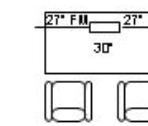

Dimensions

- Villa™ Power Base With Data Standard Dimensions: 8.63" x 3.11" x 2.25"
- Villa™ Power Base With USB & Data Standard Dimensions: 8.63" x 3.11" x 3.03"
- Villa™ Grommet (Lift and Flush) Standard Dimensions: 3.39" x 5.68"
- Minimum Table Thickness: 1"
- Recommended Table Cutout: 3" x 5.25"

QUICK KIT TABLE CHART

36" Table Kit

- Kit Includes:**
- 1 Villa Grommet
 - 1 Villa Power Base
 - 1 15" FM Cable
 - 1 15" FF Cable
 - 4 Cable Clamps

42" Table Kit

- Kit Includes:**
- 1 Villa Grommet
 - 1 Villa Power Base
 - 1 18" FM Cable
 - 1 18" FF Cable
 - 4 Cable Clamps

48" Table Kit

- Kit Includes:**
- 1 Villa Grommet
 - 1 Villa Power Base
 - 1 21" FM Cable
 - 1 21" FF Cable
 - 4 Cable Clamps

60" Table Kit-Single

- Single Kit Includes:**
- 1 Villa Grommet
 - 1 Villa Power Base
 - 1 27" FM Cable
 - 1 27" FF Cable
 - 4 Cable Clamps