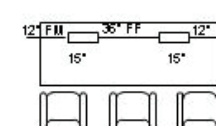

Dimensions

- Villa™ Power Base With Data Standard Dimensions: 8.63" x 3.11" x 2.25"
- Villa™ Power Base With USB & Data Standard Dimensions: 8.63" x 3.11" x 3.03"
- Villa™ Grommet (Lift and Flush) Standard Dimensions: 3.39" x 5.68"
- Minimum Table Thickness: 1"
- Recommended Table Cutout: 3" x 5.25"

60" Table Kit-Double

- Double Kit Includes:**
- 2 Villa Grommets
 - 2 Villa Power Bases
 - 1 12" FM Cable
 - 1 12" FF Cable
 - 1 24" FF Cable
 - 6 Cable Clamps

72" Table Kit-Single

- Single Kit Includes:**
- 1 Villa Grommet
 - 1 Villa Power Base
 - 1 33" FM Cable
 - 1 33" FF Cable
 - 4 Cable Clamps

72" Table Kit-Double

- Double Kit Includes:**
- 2 Villa Grommets
 - 2 Villa Power Bases
 - 1 12" FM Cable
 - 1 12" FF Cable
 - 1 36" FF Cable
 - 6 Cable Clamps

84" Table Kit-Double

- Double Kit Includes:**
- 2 Villa Grommets
 - 2 Villa Power Bases
 - 1 12" FM Cable
 - 1 12" FF Cable
 - 1 48" FF Cable
 - 6 Cable Clamps