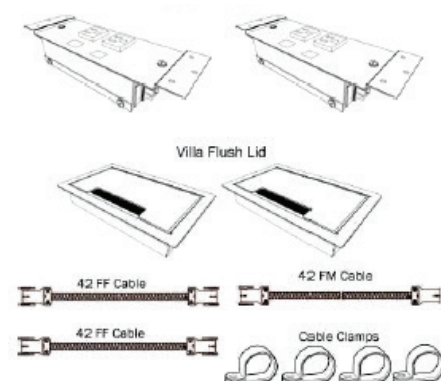

72" Table Kit-Double

- Double Kit Includes:**
- 2 Villa Grommets
 - 2 Villa Power Bases
 - 1 12" FM Cable
 - 1 12" FF Cable
 - 1 36" FF Cable
 - 6 Cable Clamps

84" Table Kit-Double

- Double Kit Includes:**
- 2 Villa Grommets
 - 2 Villa Power Bases
 - 1 12" FM Cable
 - 1 12" FF Cable
 - 1 48" FF Cable
 - 6 Cable Clamps

96" Table Kit-Double

- Double Kit Includes:**
- 2 Villa Grommets
 - 2 Villa Power Bases
 - 1 12" FM Cable
 - 1 12" FF Cable
 - 1 60" FF Cable
 - 6 Cable Clamps

Quick Kit configurations assume there is a 1/2" of cabling on each side of the table to make the table to table connection. Optional DaisyLink cable covers are also available. Each Villa comes with 10 mounting screws.

Single Kit

Double Kit

DESCRIPTION	FINISH	PART NUMBER
SINGLE Power & Data Ready		
Lift Lid Options:		
• 2 Power and 2 Data Knockouts	Black Silver Pearl Gloss White	VIL-41-DKOB-__K VIL-41-DKOS-__K VIL-41-DKOGW-__K
• 2 Power and 2 RJ45 Cat 6 Data	Black Silver Pearl Gloss White	VIL-4-1-D-B-__K VIL-4-1-D-S-__K VIL-4-1-D-GW-__K
Flush Lid Options:		
• 2 Power and 2 Data Knockouts	Black Silver Pearl Gloss White Brushed Aluminum Brushed Stainless Steel	VIF-41-DKOB-__K VIF-41-DKOS-__K VIF-41-DKOGW-__K VIF-41-DKOAL-__K VIF-41-DKOSS-__K
• 2 Power and 2 RJ45 Cat 6 Data	Black Silver Pearl Gloss White Brushed Aluminum Brushed Stainless Steel	VIF-4-1-D-B-__K VIF-4-1-D-S-__K VIF-4-1-D-GW-__K VIF-4-1-D-AL-__K VIF-4-1-D-SS-__K
Replace ____ in Single Kit Part Number (K) with 36", 42", 48", 60", 66", 72", 84", or 96" for table length being specified. Pricing is standard for all table lengths.		