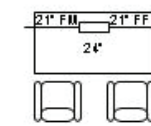

Dimensions

- Villa™ Power Base With Data Standard Dimensions: 8.63" x 3.11" x 2.25"
- Villa™ Power Base With USB & Data Standard Dimensions: 8.63" x 3.11" x 3.03"
- Villa™ Grommet (Lift and Flush) Standard Dimensions: 3.39" x 5.68"
- Minimum Table Thickness: 1"
- Recommended Table Cutout: 3" x 5.25"

QUICK KIT TABLE CHART

36" Table Kit

- Kit Includes:**
- 1 Villa Grommet
 - 1 Villa Power Base
 - 1 15" FM Cable
 - 1 15" FF Cable
 - 4 Cable Clamps

42" Table Kit

- Kit Includes:**
- 1 Villa Grommet
 - 1 Villa Power Base
 - 1 18" FM Cable
 - 1 18" FF Cable
 - 4 Cable Clamps

48" Table Kit

- Kit Includes:**
- 1 Villa Grommet
 - 1 Villa Power Base
 - 1 21" FM Cable
 - 1 21" FF Cable
 - 4 Cable Clamps

60" Table Kit-Single

- Single Kit Includes:**
- 1 Villa Grommet
 - 1 Villa Power Base
 - 1 27" FM Cable
 - 1 27" FF Cable
 - 4 Cable Clamps

DOUBLE Power, USB & Data Ready		
Lift Lid Options:		
• 2 Power, 2 USB 2.1 AMP charging ports, and 2 data knockouts	Black Silver Pearl Gloss White	VIL-41UDKOB-__DK VIL-41UDKOS-__DK VIL-41UDKOGW-__DK
• 2 Power, 2 USB 2.1 AMP charging ports, and 2 RJ45 Cat 6 Data	Black Silver Pearl Gloss White	VIL-41-USB-__DK VIL-41-UDS-__DK VIL-41-UDGW-__DK
Flush Lid Options:		
• 2 Power, 2 USB 2.1 AMP charging ports, and 2 data knockouts	Black Silver Pearl Gloss White Brushed Aluminum Brushed Stainless Steel	VIF-41UDKOB-__DK VIF-41UDKOS-__DK VIF-41UDKOGW-__DK VIF-41UDKOAL-__DK VIF-41UDKOSS-__DK
• 2 Power, 2 USB 2.1 AMP charging ports, and 2 RJ45 Cat 6 Data	Black Silver Pearl Gloss White Brushed Aluminum Brushed Stainless Steel	VIF-41-USB-__DK VIF-41-UDS-__DK VIF-41-UDGW-__DK VIF-41-UDAL-__DK VIF-41-UDSS-__DK
Replace ____ in Double Kit Part Number (DK) with 60", 66", 72", 84", or 96" for table length being specified. Pricing is standard for all table lengths.		