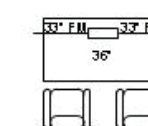

72" Table Kit-Single