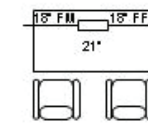

Double Kit

(Used for 60", 66", 72", 84", and 96" Table Sizes)

- 2 Villa DaisyLink Power Bases - 2 Power and 2 Power with 2 Data
- 2 Villa Grommets
- 1 FM Cable (See Chart for Recommended Cable Lengths)
- 2 FF Cable (See Chart for Recommended Cable Lengths)
- 6 Cable Clamps

Dimensions

- Villa™ Power Base With Data Standard Dimensions: 8.63" x 3.11" x 2.25"
- Villa™ Power Base With USB & Data Standard Dimensions: 8.63" x 3.11" x 3.03"
- Villa™ Grommet (Lift and Flush) Standard Dimensions: 3.39" x 5.68"
- Minimum Table Thickness: 1"
- Recommended Table Cutout: 3" x 5.25"

QUICK KIT TABLE CHART

36" Table Kit

- Kit Includes:**
- 1 Villa Grommet
 - 1 Villa Power Base
 - 1 15" FM Cable
 - 1 15" FF Cable
 - 4 Cable Clamps

42" Table Kit

- Kit Includes:**
- 1 Villa Grommet
 - 1 Villa Power Base
 - 1 18" FM Cable
 - 1 18" FF Cable
 - 4 Cable Clamps

DOUBLE Power, USB & Data Ready		
Lift Lid Options:		
• 2 Power, 2 USB 2.1 AMP charging ports, and 2 data knockouts	Black Silver Pearl Gloss White	VIL-41UDKOB-__DK VIL-41UDKOS-__DK VIL-41UDKOGW-__DK
• 2 Power, 2 USB 2.1 AMP charging ports, and 2 RJ45 Cat 6 Data	Black Silver Pearl Gloss White	VIL-41-USB-__DK VIL-41-UDS-__DK VIL-41-UDGW-__DK
Flush Lid Options:		
• 2 Power, 2 USB 2.1 AMP charging ports, and 2 data knockouts	Black Silver Pearl Gloss White Brushed Aluminum Brushed Stainless Steel	VIF-41UDKOB-__DK VIF-41UDKOS-__DK VIF-41UDKOGW-__DK VIF-41UDKOAL-__DK VIF-41UDKOSS-__DK
• 2 Power, 2 USB 2.1 AMP charging ports, and 2 RJ45 Cat 6 Data	Black Silver Pearl Gloss White Brushed Aluminum Brushed Stainless Steel	VIF-41-USB-__DK VIF-41-UDS-__DK VIF-41-UDGW-__DK VIF-41-UDAL-__DK VIF-41-UDSS-__DK
Replace ____ in Double Kit Part Number (DK) with 60", 66", 72", 84", or 96" for table length being specified. Pricing is standard for all table lengths.		