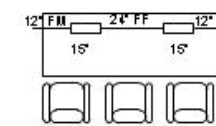

Dimensions

- Villa™ Power Base With Data Standard Dimensions: 8.63" x 3.11" x 2.25"
- Villa™ Power Base With USB & Data Standard Dimensions: 8.63" x 3.11" x 3.03"
- Villa™ Grommet (Lift and Flush) Standard Dimensions: 3.39" x 5.68"
- Minimum Table Thickness: 1"
- Recommended Table Cutout: 3" x 5.25"

QUICK KIT TABLE CHART

36" Table Kit

- Kit Includes:**
- 1 Villa Grommet
 - 1 Villa Power Base
 - 1 15" FM Cable
 - 1 15" FF Cable
 - 4 Cable Clamps

42" Table Kit

- Kit Includes:**
- 1 Villa Grommet
 - 1 Villa Power Base
 - 1 18" FM Cable
 - 1 18" FF Cable
 - 4 Cable Clamps

48" Table Kit

- Kit Includes:**
- 1 Villa Grommet
 - 1 Villa Power Base
 - 1 21" FM Cable
 - 1 21" FF Cable
 - 4 Cable Clamps

60" Table Kit-Single

- Single Kit Includes:**
- 1 Villa Grommet
 - 1 Villa Power Base
 - 1 27" FM Cable
 - 1 27" FF Cable
 - 4 Cable Clamps

60" Table Kit-Double

- Double Kit Includes:**
- 2 Villa Grommets
 - 2 Villa Power Bases
 - 1 12" FM Cable
 - 1 12" FF Cable
 - 1 24" FF Cable
 - 6 Cable Clamps

72" Table Kit-Single

- Single Kit Includes:**
- 1 Villa Grommet
 - 1 Villa Power Base
 - 1 33" FM Cable
 - 1 33" FF Cable
 - 4 Cable Clamps