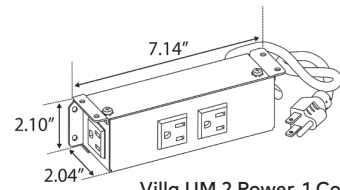

VILLA™ UM - CORDED & HARDWIRED

FEATURES:

Applications

- Under-mount
- Height-Adjustable Tables
- Training Tables
- Panel Systems

Standard Finishes

- Silver Pearl 
- Black 
- Gloss White 

Specifications

- 2-4 - 15A, 120V AC Power Receptacles
- 2.1A/10.5W USB Charging Ports (Available on Select Models)
- Convenience Outlet (Available on Select Models)
- Data Knockouts (Available on Select Models)
- Corded and Hardwired Options
- Standard Cord and Hardwired Whip Lengths: 36", 72 or 108"
- 4 Cable Clamps & Mounting Screws Included for Installation
- Recommended Table Thickness: 1" Minimum
- ETL Listed for US and Canada

Dimensions

Villa UM Dimensions Vary By Configuration

- Standard Depth: ~2.10" & Width of Units do not exceed 3.34"

Villa UM 2 Power, 1 Convenience - Corded Shown

Villa UM 2 Power, 2 Data Knockouts, 1 Convenience - Corded Shown