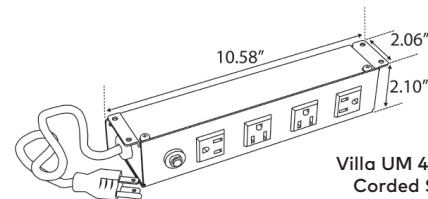

Dimensions

Villa UM Dimensions Vary By Configuration

- Standard Depth: ~2.10" & Width of Units do not exceed 3.34"

Villa UM 2 Power, 1 Convenience - Corded Shown

Villa UM 2 Power, 2 Data Knockouts, 1 Convenience - Corded Shown

Villa UM 3 Power, 2 Data Knockouts, 2 USB, 1 Convenience - Corded Shown

Villa UM 3 Power - Corded Shown

Villa UM 3 Power, 2 USB - Corded Shown

Villa UM 3 Power, 2 USB - Corded Shown

Villa UM 4 Power - Corded Shown

DESCRIPTION

FINISH

PART NUMBER

Villa™ UM - Corded

• Villa Under Mount, 2 Power, 1 Convenience Outlet with 72" Cord	Black Silver Pearl	VIL-UM-C-P-B-72 VIL-UM-C-P-S-72
• Villa Under Mount, 2 Power, 1 Convenience Outlet, 2 Data Knockouts with 72" Cord	Black Silver Pearl	VIL-UM-CPDKOB72 VIL-UM-CPDKOS72
• Villa Under Mount, 3 Power with 72" Cord	Black Silver Pearl	VIL-UM-C-3-B-72 VIL-UM-C-3-S-72
• Villa Under Mount, 3 Power and 2 Data Knockouts with 72" Cord	Black Silver Pearl	VIL-UM-C3DKOB72 VIL-UM-C3DKOS72
• Villa Under Mount, 3 Power and 2 2.1amp USB charging ports with 72" Cord	Black Silver Pearl	VIL-UM-C-3U-B72 VIL-UM-C-3U-S72
• Villa Under Mount, 3 Power, 2 2.1amp USB charging ports and 2 Data Knockouts with 72" Cord	Black Silver Pearl	VIL-UMC3UDKOB72 VIL-UMC3UDKOS72
• Villa Under Mount, 4 Power with 72" Cord	Black Silver Pearl	VIL-UM-C-4-B-72 VIL-UM-C-4-S-72
• Villa Under Mount, 2 2.1amp USB charging ports with 72" Cord	Black Silver Pearl	VIL-UM-C-U-B-72 VIL-UM-C-U-S-72

Replace "72" in the listed Part Number with Appropriate Cord Length of your choice: 36", 72", or 108". Pricing is standard for these specified lengths.

NOTE: Cord lengths 144" and 180" require an additional up-charge fee. Unit comes equipped with 4 cable clamps and mounting screws.