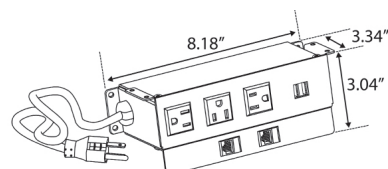

VILLA™ UM - CORDED & HARDWIRED

FEATURES:

Applications

- Under-mount
- Height-Adjustable Tables
- Training Tables
- Panel Systems

Standard Finishes

- Silver Pearl 
- Black 
- Gloss White 

Specifications

- 2-4 - 15A, 120V AC Power Receptacles
- 2.1A/10.5W USB Charging Ports (Available on Select Models)
- Convenience Outlet (Available on Select Models)
- Data Knockouts (Available on Select Models)
- Corded and Hardwired Options
- Standard Cord and Hardwired Whip Lengths: 36", 72 or 108"
- 4 Cable Clamps & Mounting Screws Included for Installation
- Recommended Table Thickness: 1" Minimum
- ETL Listed for US and Canada

Dimensions

Villa UM Dimensions Vary By Configuration

- Standard Depth: ~2.10" & Width of Units do not exceed 3.34"

Villa UM 2 Power, 1 Convenience - Corded Shown

Villa UM 2 Power, 2 Data Knockouts, 1 Convenience - Corded Shown

Villa UM 3 Power, 2 Data Knockouts, 2 USB, 1 Convenience - Corded Shown

Villa UM 3 Power - Corded Shown

Villa UM 3 Power, 2 USB - Corded Shown

Villa UM 3 Power, 2 USB - Corded Shown

Villa UM 4 Power - Corded Shown