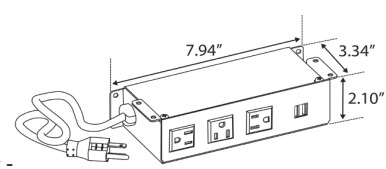

VILLA™ UM - CORDED & HARDWIRED

FEATURES:

Applications

- Under-mount
- Height-Adjustable Tables
- Training Tables
- Panel Systems

Standard Finishes

- Silver Pearl 
- Black 
- Gloss White 

Specifications

- 2-4 - 15A, 120V AC Power Receptacles
- 2.1A/10.5W USB Charging Ports (Available on Select Models)
- Convenience Outlet (Available on Select Models)
- Data Knockouts (Available on Select Models)
- Corded and Hardwired Options
- Standard Cord and Hardwired Whip Lengths: 36", 72 or 108"
- 4 Cable Clamps & Mounting Screws Included for Installation
- Recommended Table Thickness: 1" Minimum
- ETL Listed for US and Canada

Dimensions

Villa UM Dimensions Vary By Configuration

- Standard Depth: ~2.10" & Width of Units do not exceed 3.34"

Villa UM 2 Power, 1 Convenience - Corded Shown

Villa UM 2 Power, 2 Data Knockouts, 1 Convenience - Corded Shown

Villa UM 3 Power, 2 Data Knockouts, 2 USB, 1 Convenience - Corded Shown

Villa UM 3 Power - Corded Shown

Villa UM 3 Power, 2 USB - Corded Shown

Villa UM 3 Power, 2 USB - Corded Shown

Villa UM 4 Power - Corded Shown