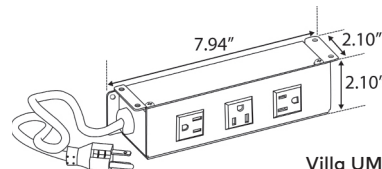

VILLA™ UM - CORDED & HARDWIRED

FEATURES:

Applications

- Under-mount
- Height-Adjustable Tables
- Training Tables
- Panel Systems

Standard Finishes

- Silver Pearl 
- Black 
- Gloss White 

Specifications

- 2-4 - 15A, 120V AC Power Receptacles
- 2.1A/10.5W USB Charging Ports (Available on Select Models)
- Convenience Outlet (Available on Select Models)
- Data Knockouts (Available on Select Models)
- Corded and Hardwired Options
- Standard Cord and Hardwired Whip Lengths: 36", 72 or 108"
- 4 Cable Clamps & Mounting Screws Included for Installation
- Recommended Table Thickness: 1" Minimum
- ETL Listed for US and Canada

Dimensions

Villa UM Dimensions Vary By Configuration

- Standard Depth: ~2.10" & Width of Units do not exceed 3.34"

Villa UM 2 Power, 1 Convenience - Corded Shown

Villa UM 2 Power, 2 Data Knockouts, 1 Convenience - Corded Shown

Villa UM 3 Power, 2 Data Knockouts, 2 USB, 1 Convenience - Corded Shown

Villa UM 3 Power - Corded Shown

Villa UM 3 Power, 2 USB - Corded Shown

Villa UM 3 Power, 2 USB - Corded Shown

Villa UM 4 Power - Corded Shown