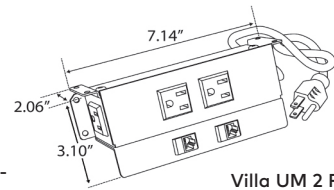

VILLA™ UM - CORDED & HARDWIRED

FEATURES:

Applications

- Under-mount
- Height-Adjustable Tables
- Training Tables
- Panel Systems

Standard Finishes

- Silver Pearl 
- Black 
- Gloss White 

Specifications

- 2-4 - 15A, 120V AC Power Receptacles
- 2.1A/10.5W USB Charging Ports (Available on Select Models)
- Convenience Outlet (Available on Select Models)
- Data Knockouts (Available on Select Models)
- Corded and Hardwired Options
- Standard Cord and Hardwired Whip Lengths: 36", 72 or 108"
- 4 Cable Clamps & Mounting Screws Included for Installation
- Recommended Table Thickness: 1" Minimum
- ETL Listed for US and Canada

Dimensions

Villa UM Dimensions Vary By Configuration

- Standard Depth: ~2.10" & Width of Units do not exceed 3.34"

Villa UM 2 Power, 1 Convenience - Corded Shown

Villa UM 2 Power, 2 Data Knockouts, 1 Convenience - Corded Shown