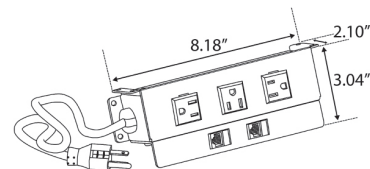

VILLA™ UM - CORDED & HARDWIRED

FEATURES:

Applications

- Under-mount
- Height-Adjustable Tables
- Training Tables
- Panel Systems

Standard Finishes

- Silver Pearl 
- Black 
- Gloss White 

Specifications

- 2-4 - 15A, 120V AC Power Receptacles
- 2.1A/10.5W USB Charging Ports (Available on Select Models)
- Convenience Outlet (Available on Select Models)
- Data Knockouts (Available on Select Models)
- Corded and Hardwired Options
- Standard Cord and Hardwired Whip Lengths: 36", 72 or 108"
- 4 Cable Clamps & Mounting Screws Included for Installation
- Recommended Table Thickness: 1" Minimum
- ETL Listed for US and Canada

Dimensions

Villa UM Dimensions Vary By Configuration

- Standard Depth: ~2.10" & Width of Units do not exceed 3.34"

Villa UM 2 Power, 1 Convenience - Corded Shown

Villa UM 2 Power, 2 Data Knockouts, 1 Convenience - Corded Shown

Villa UM 3 Power, 2 Data Knockouts, 2 USB, 1 Convenience - Corded Shown

Villa UM 3 Power - Corded Shown

Villa UM 3 Power, 2 USB - Corded Shown

Villa UM 3 Power, 2 USB - Corded Shown

Villa UM 4 Power - Corded Shown