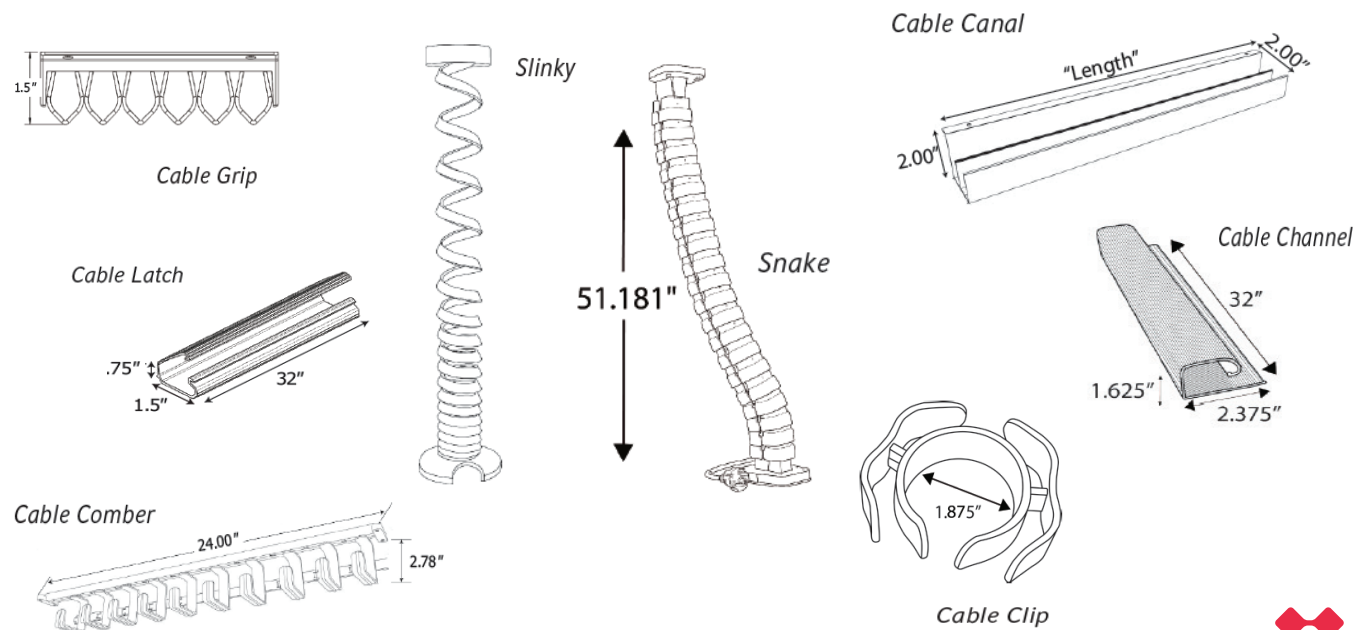

**WIRE MANAGERS**

**FEATURES:**

**Applications**

Under Desk Systems  
Workstations

**Standard Finishes - Vary by Product** (See Details Below)

- Silver
- Black
- White
- Aluminum Silver

**Specifications**

- Cable Canal Available in Various Lengths in Black Textured Finish
- Cable Comber™ Available in 42" in Aluminum Silver Channel Finish and Black Hooks
- Cable Grips Available in Packs of 25 - Black or Aluminum Silver Finishes
- Cable Channel™ Available in Packs of 10 - Standard Black Plastic Channel with Adhesive Backing
- Cable Clip Available in Pack of 25 in Aluminum Silver Finish
- Cable Latch™ Available in Box of 10 - Standard Black Plastic Channel Finish That Latches Closed with Adhesive Backing
- Slinky Available in Black, Silver, or White Finishes - Standard Weighted Bases
- Snake Available in Black, Silver, or White Finishes - Standard 2 Separate Wire Channels

**Dimensions**

- Cable Grip Dimensions: 1.5" x 2.65" x 5.4"
- Cable Comber™ dimensions: 24" x 2.78"
- Cable Latch™ Dimensions: 0.75" x 1.5" x 32"
- Cable Canal Lengths Available: 18", 24", 30", 36", or 42"
- Cable Channel™ Dimensions: 32" x 2.375" x 1.625"
- Cable Clip Dimensions: 1.875" Diameter
- Snake & Slinky Dimensions: 51.181" H