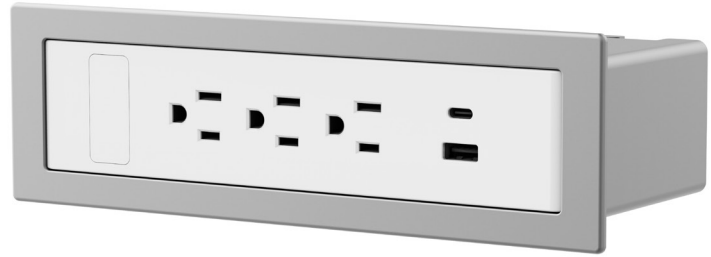

FEATURES:

Applications

- Clamp-on
- Under-mount
- Bezel

Standard Metal Trim Finishes

- Silver
- Black
- White
- Bronze
- Carbon
- Latte

Standard Plastic Colors

- White
- Grey
- Black