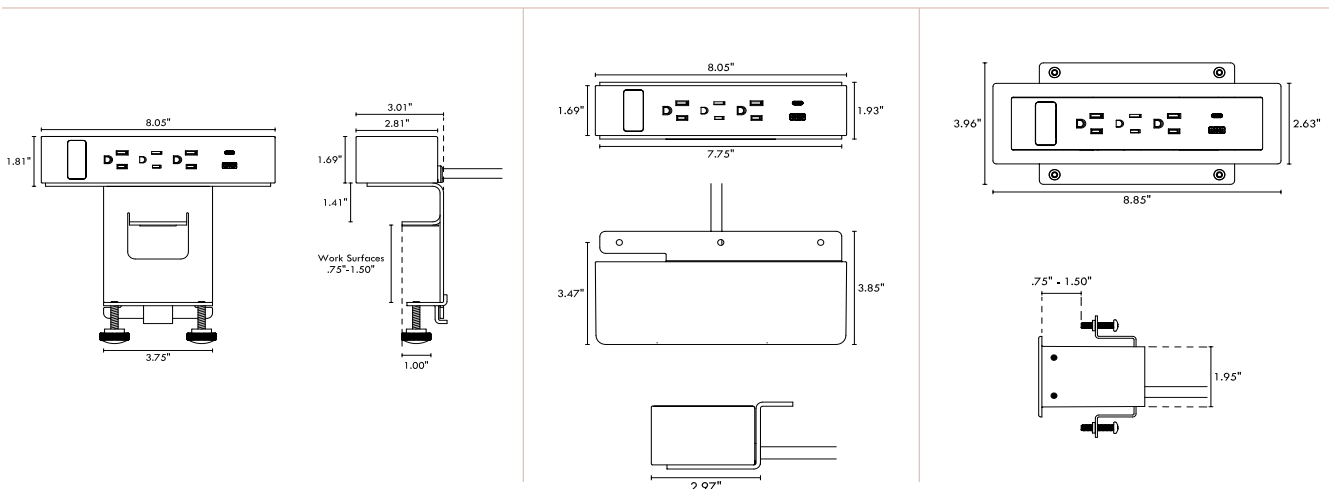

Dimensions

- Product lengths vary on configurations: 8", 8" (7.8" for Under Bracket), 8.82"