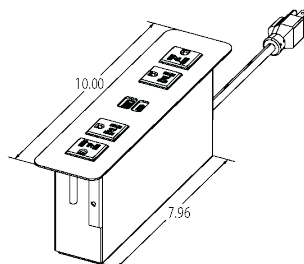

Dual USB A Versions

CLAMP-MOUNT BRACKETS ARE NOT SHOWN IN LINE ART DIAGRAMS

NOTE - FOR ALL UNITS SHOWN BELOW:

UNIT WIDTH = 1.80"
 UNIT DEPTH = 3.12"
 FACEPLATE WIDTH = 2.50"

CLAMP-MOUNT | POWER ONLY

CLAMP-MOUNT BRACKETS ARE NOT SHOWN IN LINE ART DIAGRAMS

NOTE - FOR ALL UNITS SHOWN BELOW:

UNIT WIDTH = 1.82"
 UNIT DEPTH = 3.88"
 FACEPLATE WIDTH = 2.50"

CLAMP-MOUNT | POWER & USB

Dual USB A Version Dimensions

USB A & C Version Dimensions

CLAMP-MOUNT | CONVENIENCE OUTLETS

Dual USB A Version Dimensions

USB A & C Version Dimensions

CLAMP-MOUNT | TELECOM KNOCKOUTS

Dual USB A Version Dimensions

USB A & C Version Dimensions

SCREW-MOUNT | **POWER ONLY** | POWER & USB

Dual USB A Version Dimensions