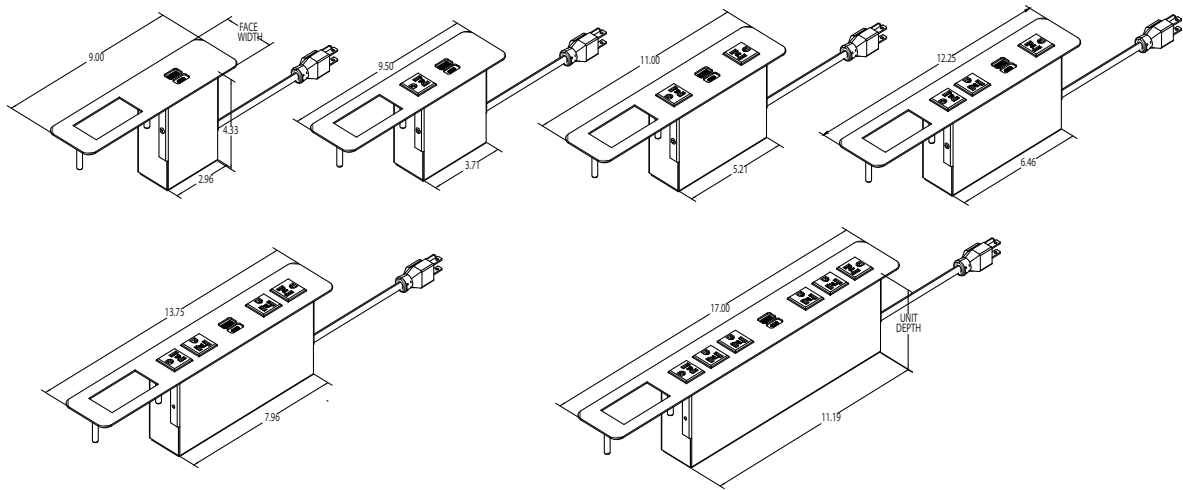

NOTE - FOR ALL UNITS SHOWN BELOW:

UNIT WIDTH = 1.82"
 UNIT DEPTH = 3.88"
 FACEPLATE WIDTH = 2.50"

CLAMP-MOUNT | POWER & USB

Dual USB A Version Dimensions

USB A & C Version Dimensions

CLAMP-MOUNT | CONVENIENCE OUTLETS

Dual USB A Version Dimensions

USB A & C Version Dimensions

CLAMP-MOUNT | TELECOM KNOCKOUTS

Dual USB A Version Dimensions

USB A & C Version Dimensions

SCREW-MOUNT | **POWER ONLY** | POWER & USB

Dual USB A Version Dimensions

USB A & C Version Dimensions

	FINISH	PRODUCT NUMBER	
		Dual USB A	USB A & C
USB ONLY			
1 USB-A, 1 USB-C®, CLAMP-MOUNT UNIT WITH 108" STANDARD CORD	SILVER		305236.03.06.09
	BLACK		305236.03.04.09
	WHITE		305236.03.05.09
	BRONZE		305236.03.07.09
	LATTE		305236.03.11.09
	CARBON		305236.03.13.09
	BRUSHED ALUMINUM		305236.03.01.09
1 USB-A, 1 USB-C®, TWO CONVENIENCE OUTLETS, CLAMP-MOUNT, WITH 108" STANDARD CORD	SILVER		305236.31.06.09
	BLACK		305236.31.04.09
	WHITE		305236.31.05.09
	BRONZE		305236.31.07.09
	LATTE		305236.31.11.09
	CARBON		305236.31.13.09
	BRUSHED ALUMINUM		305236.31.01.09
1 USB-A, 1 USB-C®, 1 TELECOM PLATE KNOCKOUT, CLAMP-MOUNT UNIT WITH 108" STANDARD CORD	SILVER		305236.05.06.09
	BLACK		305236.05.04.09
	WHITE		305236.05.05.09
	BRONZE		305236.05.07.09
	LATTE		305236.05.11.09
	CARBON		305236.05.13.09
	BRUSHED ALUMINUM		305236.05.01.09
1 USB-A, 1 USB-C®, SCREW-MOUNT, WITH 108" STANDARD CORD	SILVER		305236.07.06.09
	BLACK		305236.07.04.09
	WHITE		305236.07.05.09
	BRONZE		305236.07.07.09
	LATTE		305236.07.11.09
	CARBON		305236.07.13.09
	BRUSHED ALUMINUM		305236.07.01.09