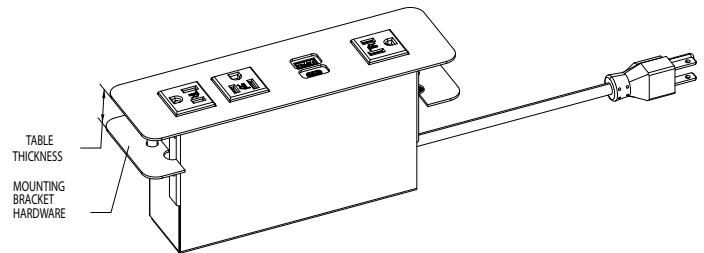

*Interested in our specialty finishes?
 Contact us for details.

SPECIFICATIONS:

- 15A/120V AC Receptacles (USB A & C Product Receptacles are Tamper Resistant)
- (2) 2.1A/5V Shared; Dual USB Charging Ports (Available on Select Models)
 or (1) 2.4A Reversible USB-A Charging Port & (1) 60-Watt USB-C Power Delivery Port
 with GaN Technology
- Convenience Outlets (Available on Select Models)
- Standard Cord and Hardwire Whip Length: 108" - Corded Units Equipped with
 90-Degree Plug
- Customizable Telecom Plate Knockout (Available on Select Models; Plate Purchased
 Separately)
- Clamp and Screw-Mounting Capabilities
- Fits Surface Thicknesses: 0.75" - 1.25"
- Optional Mounting Bracket for Surface Thicknesses Up-to 1.50"
- Table Cutout: Varies by Configuration - See Install Sheet for Details
- UL Listed for US

Clamp-Mount (Featured to the right) -

- **Intended Applications:** desks, benches, tables; ideal for surfaces that provide access to back of unit
- **Tool-free installation:** unit is fastened to furniture from the rear by tightening the thumbscrews

Screw-Mount (Featured to the left) -

- **Intended Applications:** soft sided seating, lounge furniture, support columns; ideal for surfaces where there is limited, or no access to back of unit
- **Installation:** - *requires tools: screws (not provided)* are installed from the front of the unit, through the faceplate, fastening the Cove™ to the furniture