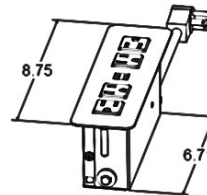

Dual USB A Versions

CLAMP-MOUNT BRACKETS ARE NOT SHOWN IN LINE ART DIAGRAMS

NOTE - FOR ALL UNITS SHOWN BELOW:

UNIT WIDTH = 1.80"
 UNIT DEPTH = 3.12"
 FACEPLATE WIDTH = 2.50"

CLAMP-MOUNT | POWER ONLY

CLAMP-MOUNT BRACKETS ARE NOT SHOWN IN LINE ART DIAGRAMS

NOTE - FOR ALL UNITS SHOWN BELOW:

UNIT WIDTH = 1.82"
 UNIT DEPTH = 3.88"
 FACEPLATE WIDTH = 2.50"

CLAMP-MOUNT | POWER & USB

Dual USB A Version Dimensions

USB A & C Version Dimensions

CLAMP-MOUNT | CONVENIENCE OUTLETS

Dual USB A Version Dimensions

USB A & C Version Dimensions

CLAMP-MOUNT | TELECOM KNOCKOUTS

Dual USB A Version Dimensions

USB A & C Version Dimensions

SCREW-MOUNT | **POWER ONLY** | POWER & USB

Dual USB A Version Dimensions