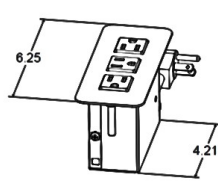

Dual USB A Versions

CLAMP-MOUNT BRACKETS ARE NOT SHOWN IN LINE ART DIAGRAMS

NOTE - FOR ALL UNITS SHOWN BELOW:

UNIT WIDTH = 1.80"
 UNIT DEPTH = 3.12"
 FACEPLATE WIDTH = 2.50"

CLAMP-MOUNT | POWER ONLY

CLAMP-MOUNT BRACKETS ARE NOT SHOWN IN LINE ART DIAGRAMS

NOTE - FOR ALL UNITS SHOWN BELOW:

UNIT WIDTH = 1.82"
 UNIT DEPTH = 3.88"
 FACEPLATE WIDTH = 2.50"

CLAMP-MOUNT | POWER & USB

Dual USB A Version Dimensions

USB A & C Version Dimensions

CLAMP-MOUNT | CONVENIENCE OUTLETS

Dual USB A Version Dimensions

USB A & C Version Dimensions

CLAMP-MOUNT | TELECOM KNOCKOUTS

Dual USB A Version Dimensions

USB A & C Version Dimensions

SCREW-MOUNT | **POWER ONLY** | POWER & USB

Dual USB A Version Dimensions