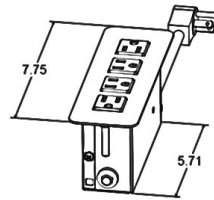

Dual USB A Versions

CLAMP-MOUNT BRACKETS ARE NOT SHOWN IN LINE ART DIAGRAMS

NOTE - FOR ALL UNITS SHOWN BELOW:

UNIT WIDTH = 1.80"
 UNIT DEPTH = 3.12"
 FACEPLATE WIDTH = 2.50"

CLAMP-MOUNT | POWER ONLY

CLAMP-MOUNT BRACKETS ARE NOT SHOWN IN LINE ART DIAGRAMS

NOTE - FOR ALL UNITS SHOWN BELOW:

UNIT WIDTH = 1.82"
 UNIT DEPTH = 3.88"
 FACEPLATE WIDTH = 2.50"

CLAMP-MOUNT | POWER & USB

Dual USB A Version Dimensions

USB A & C Version Dimensions

CLAMP-MOUNT | CONVENIENCE OUTLETS

Dual USB A Version Dimensions

USB A & C Version Dimensions

CLAMP-MOUNT | TELECOM KNOCKOUTS

Dual USB A Version Dimensions

USB A & C Version Dimensions

SCREW-MOUNT | **POWER ONLY** | POWER & USB

Dual USB A Version Dimensions