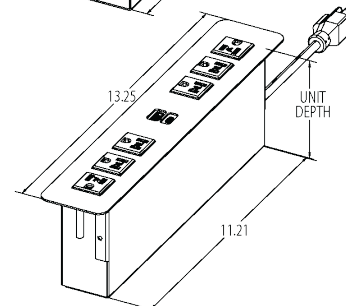

Dual USB A Versions

CLAMP-MOUNT BRACKETS ARE NOT SHOWN IN LINE ART DIAGRAMS

NOTE - FOR ALL UNITS SHOWN BELOW:

UNIT WIDTH = 1.80"
 UNIT DEPTH = 3.12"
 FACEPLATE WIDTH = 2.50"

CLAMP-MOUNT | POWER ONLY

CLAMP-MOUNT BRACKETS ARE NOT SHOWN IN LINE ART DIAGRAMS

NOTE - FOR ALL UNITS SHOWN BELOW:

UNIT WIDTH = 1.82"
 UNIT DEPTH = 3.88"
 FACEPLATE WIDTH = 2.50"

CLAMP-MOUNT | POWER & USB

Dual USB A Version Dimensions

USB A & C Version Dimensions

CLAMP-MOUNT | CONVENIENCE OUTLETS

Dual USB A Version Dimensions

USB A & C Version Dimensions

CLAMP-MOUNT | TELECOM KNOCKOUTS

Dual USB A Version Dimensions

USB A & C Version Dimensions

SCREW-MOUNT | **POWER ONLY** | POWER & USB

Dual USB A Version Dimensions