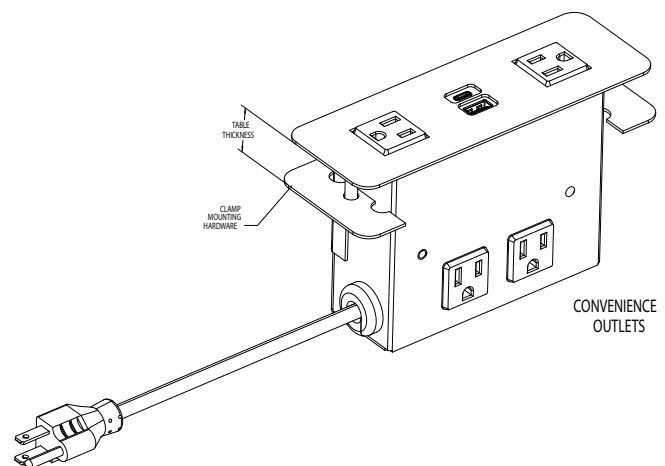

Convenience Outlets (Featured to the right) -

- **Intended Applications:** desks, tables and work surfaces; ideal for stationary accessories like lamps, computers, or monitors that do not need to be accessed frequently. This offers surface access to charge temporary devices like laptops and mobile devices that are used regularly.