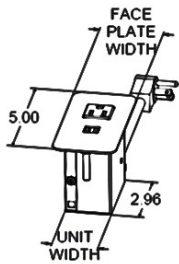

Dual USB A Versions

CLAMP-MOUNT BRACKETS ARE NOT SHOWN IN LINE ART DIAGRAMS

NOTE - FOR ALL UNITS SHOWN BELOW:

UNIT WIDTH = 1.80"
 UNIT DEPTH = 3.12"
 FACEPLATE WIDTH = 2.50"

CLAMP-MOUNT | POWER ONLY

CLAMP-MOUNT BRACKETS ARE NOT SHOWN IN LINE ART DIAGRAMS

NOTE - FOR ALL UNITS SHOWN BELOW:

UNIT WIDTH = 1.82"
 UNIT DEPTH = 3.88"
 FACEPLATE WIDTH = 2.50"

CLAMP-MOUNT | POWER & USB

Dual USB A Version Dimensions

USB A & C Version Dimensions

CLAMP-MOUNT | CONVENIENCE OUTLETS

Dual USB A Version Dimensions

USB A & C Version Dimensions

CLAMP-MOUNT | TELECOM KNOCKOUTS

Dual USB A Version Dimensions

USB A & C Version Dimensions

SCREW-MOUNT | **POWER ONLY** | POWER & USB

Dual USB A Version Dimensions