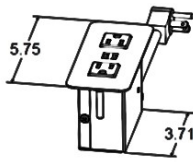

Dual USB A Versions

CLAMP-MOUNT BRACKETS ARE NOT SHOWN IN LINE ART DIAGRAMS

NOTE - FOR ALL UNITS SHOWN BELOW:

UNIT WIDTH = 1.80"
 UNIT DEPTH = 3.12"
 FACEPLATE WIDTH = 2.50"

CLAMP-MOUNT | POWER ONLY

CLAMP-MOUNT BRACKETS ARE NOT SHOWN IN LINE ART DIAGRAMS

NOTE - FOR ALL UNITS SHOWN BELOW:

UNIT WIDTH = 1.82"
 UNIT DEPTH = 3.88"
 FACEPLATE WIDTH = 2.50"

CLAMP-MOUNT | POWER & USB

Dual USB A Version Dimensions

USB A & C Version Dimensions

CLAMP-MOUNT | CONVENIENCE OUTLETS

Dual USB A Version Dimensions

USB A & C Version Dimensions

CLAMP-MOUNT | TELECOM KNOCKOUTS

Dual USB A Version Dimensions

USB A & C Version Dimensions

SCREW-MOUNT | **POWER ONLY** | POWER & USB

Dual USB A Version Dimensions