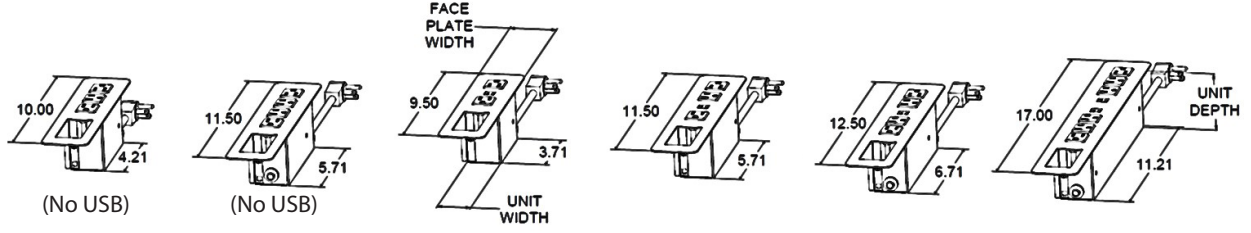

NOTE - FOR ALL UNITS SHOWN BELOW:

UNIT WIDTH = 1.82"
 UNIT DEPTH = 3.88"
 FACEPLATE WIDTH = 2.50"

CLAMP-MOUNT | POWER & USB

Dual USB A Version Dimensions

USB A & C Version Dimensions

CLAMP-MOUNT | CONVENIENCE OUTLETS

Dual USB A Version Dimensions

USB A & C Version Dimensions

CLAMP-MOUNT | TELECOM KNOCKOUTS

Dual USB A Version Dimensions

USB A & C Version Dimensions

SCREW-MOUNT | **POWER ONLY** | POWER & USB

Dual USB A Version Dimensions

USB A & C Version Dimensions

	FINISH	PRODUCT NUMBER	
		Dual USB A	USB A & C
USB ONLY			
1 USB-A, 1 USB-C®, CLAMP-MOUNT UNIT WITH 108" STANDARD CORD	SILVER		305236.03.06.09
	BLACK		305236.03.04.09
	WHITE		305236.03.05.09
	BRONZE		305236.03.07.09
	LATTE		305236.03.11.09
	CARBON		305236.03.13.09
	BRUSHED ALUMINUM		305236.03.01.09
1 USB-A, 1 USB-C®, TWO CONVENIENCE OUTLETS, CLAMP-MOUNT, WITH 108" STANDARD CORD	SILVER		305236.31.06.09
	BLACK		305236.31.04.09
	WHITE		305236.31.05.09
	BRONZE		305236.31.07.09
	LATTE		305236.31.11.09
	CARBON		305236.31.13.09
	BRUSHED ALUMINUM		305236.31.01.09
1 USB-A, 1 USB-C®, 1 TELECOM PLATE KNOCKOUT, CLAMP-MOUNT UNIT WITH 108" STANDARD CORD	SILVER		305236.05.06.09
	BLACK		305236.05.04.09
	WHITE		305236.05.05.09
	BRONZE		305236.05.07.09
	LATTE		305236.05.11.09
	CARBON		305236.05.13.09
	BRUSHED ALUMINUM		305236.05.01.09
1 USB-A, 1 USB-C®, SCREW-MOUNT, WITH 108" STANDARD CORD	SILVER		305236.07.06.09
	BLACK		305236.07.04.09
	WHITE		305236.07.05.09
	BRONZE		305236.07.07.09
	LATTE		305236.07.11.09
	CARBON		305236.07.13.09
	BRUSHED ALUMINUM		305236.07.01.09