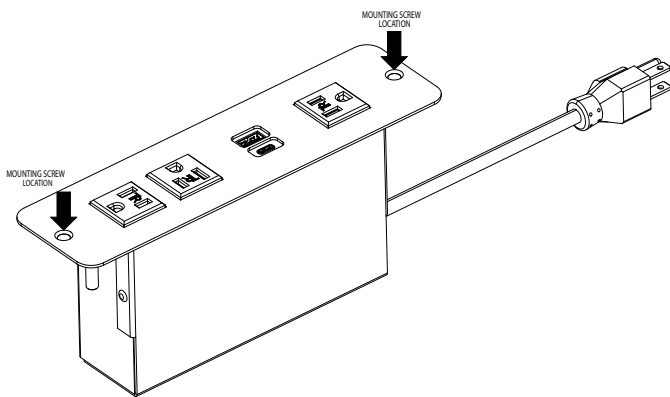

*Interested in our specialty finishes?
 Contact us for details.

SPECIFICATIONS:

- 15A/120V AC Receptacles (USB A & C Product Receptacles are Tamper Resistant)
- (2) 2.1A/5V Shared; Dual USB Charging Ports (Available on Select Models)
 or (1) 2.4A Reversible USB-A Charging Port & (1) 60-Watt USB-C Power Delivery Port
 with GaN Technology
- Convenience Outlets (Available on Select Models)
- Standard Cord and Hardwire Whip Length: 108" - Corded Units Equipped with
 90-Degree Plug
- Customizable Telecom Plate Knockout (Available on Select Models; Plate Purchased
 Separately)
- Clamp and Screw-Mounting Capabilities
- Fits Surface Thicknesses: 0.75" - 1.25"
- Optional Mounting Bracket for Surface Thicknesses Up-to 1.50"
- Table Cutout: Varies by Configuration - See Install Sheet for Details
- UL Listed for US

Clamp-Mount (Featured to the right) -

- **Intended Applications:** desks, benches, tables; ideal for surfaces that provide access to back of unit
- **Tool-free installation:** unit is fastened to furniture from the rear by tightening the thumbscrews

Screw-Mount (Featured to the left) -

- **Intended Applications:** soft sided seating, lounge furniture, support columns; ideal for surfaces where there is limited, or no access to back of unit
- **Installation:** - *requires tools: screws (not provided)* are installed from the front of the unit, through the faceplate, fastening the Cove™ to the furniture

NOTE - FOR ALL UNITS SHOWN BELOW:

UNIT WIDTH = 1.82"
 UNIT DEPTH = 3.88"
 FACEPLATE WIDTH = 2.50"

CLAMP-MOUNT | POWER & USB

Dual USB A Version Dimensions

USB A & C Version Dimensions

CLAMP-MOUNT | CONVENIENCE OUTLETS