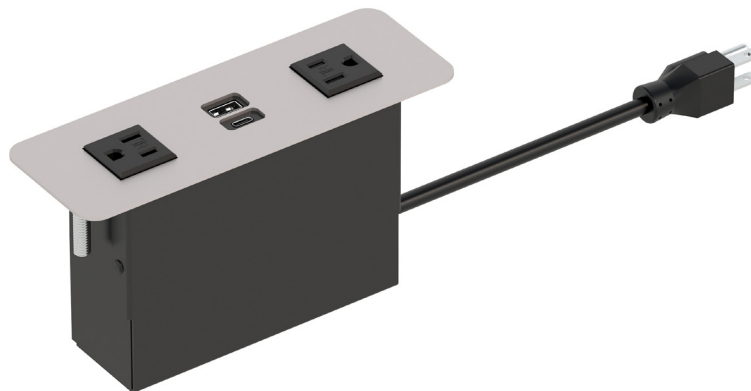

COVE™ SERIES

CORDED

VERSATILE.
ADAPTABLE.
REVOLUTIONARY.

FLEXIBILITY FOR ANY APPLICATION

Deliver spill-resistant power, USB A & C charging, and data capabilities to the places you need them most. Sleek in proportion, Cove's unmatched mounting capabilities provide seamless integration to nearly any surface. And with modern, easy-to-install options, you can provide unrelenting connectivity that doesn't interfere with design or time.

*Interested in our specialty finishes?
 Contact us for details.

SPECIFICATIONS:

- 15A/120V AC Receptacles (USB A & C Product Receptacles are Tamper Resistant)
- (2) 2.1A/5V Shared; Dual USB Charging Ports (Available on Select Models)
 or (1) 2.4A Reversible USB-A Charging Port & (1) 60-Watt USB-C Power Delivery Port
 with GaN Technology
- Convenience Outlets (Available on Select Models)
- Standard Cord and Hardwire Whip Length: 108" - Corded Units Equipped with
 90-Degree Plug
- Customizable Telecom Plate Knockout (Available on Select Models; Plate Purchased
 Separately)
- Clamp and Screw-Mounting Capabilities
- Fits Surface Thicknesses: 0.75" - 1.25"
- Optional Mounting Bracket for Surface Thicknesses Up-to 1.50"
- Table Cutout: Varies by Configuration - See Install Sheet for Details
- UL Listed for US

Clamp-Mount (Featured to the right) -

- **Intended Applications:** desks, benches, tables; ideal for surfaces that provide access to back of unit
- **Tool-free installation:** unit is fastened to furniture from the rear by tightening the thumbscrews

NOTE - FOR ALL UNITS SHOWN BELOW:

UNIT WIDTH = 1.82"
 UNIT DEPTH = 3.88"
 FACEPLATE WIDTH = 2.50"

CLAMP-MOUNT | POWER & USB

Dual USB A Version Dimensions

USB A & C Version Dimensions

CLAMP-MOUNT | CONVENIENCE OUTLETS