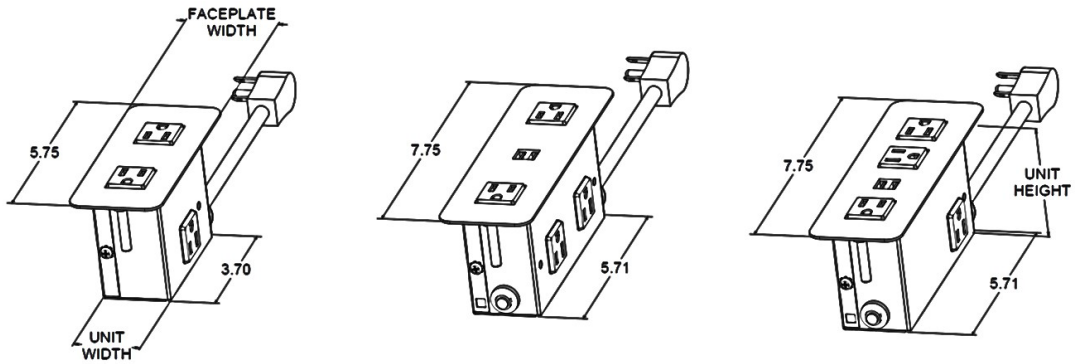

Dual USB A Versions

CLAMP-MOUNT BRACKETS ARE NOT SHOWN IN LINE ART DIAGRAMS

NOTE - FOR ALL UNITS SHOWN BELOW:

UNIT WIDTH = 1.80"
 UNIT DEPTH = 3.12"
 FACEPLATE WIDTH = 2.50"

CLAMP-MOUNT | POWER ONLY

CLAMP-MOUNT BRACKETS ARE NOT SHOWN IN LINE ART DIAGRAMS

NOTE - FOR ALL UNITS SHOWN BELOW:

UNIT WIDTH = 1.82"
 UNIT DEPTH = 3.88"
 FACEPLATE WIDTH = 2.50"

CLAMP-MOUNT | POWER & USB

Dual USB A Version Dimensions

USB A & C Version Dimensions

CLAMP-MOUNT | CONVENIENCE OUTLETS

Dual USB A Version Dimensions

USB A & C Version Dimensions

CLAMP-MOUNT | TELECOM KNOCKOUTS

Dual USB A Version Dimensions

USB A & C Version Dimensions

SCREW-MOUNT | **POWER ONLY** | POWER & USB

Dual USB A Version Dimensions