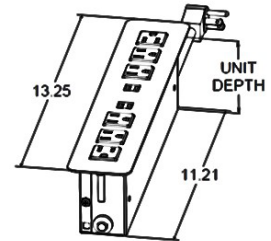

*Interested in our specialty finishes?
 Contact us for details.

SPECIFICATIONS:

- 15A/120V AC Receptacles (USB A & C Product Receptacles are Tamper Resistant)
- (2) 2.1A/5V Shared; Dual USB Charging Ports (Available on Select Models)
 or (1) 2.4A Reversible USB-A Charging Port & (1) 60-Watt USB-C Power Delivery Port
 with GaN Technology
- Convenience Outlets (Available on Select Models)
- Standard Cord and Hardwire Whip Length: 108" - Corded Units Equipped with
 90-Degree Plug
- Customizable Telecom Plate Knockout (Available on Select Models; Plate Purchased
 Separately)
- Clamp and Screw-Mounting Capabilities
- Fits Surface Thicknesses: 0.75" - 1.25"
- Optional Mounting Bracket for Surface Thicknesses Up-to 1.50"
- Table Cutout: Varies by Configuration - See Install Sheet for Details
- UL Listed for US

Dual USB A Versions

CLAMP-MOUNT BRACKETS ARE NOT SHOWN IN LINE ART DIAGRAMS

NOTE - FOR ALL UNITS SHOWN BELOW:

UNIT WIDTH = 1.80"
 UNIT DEPTH = 3.12"
 FACEPLATE WIDTH = 2.50"

CLAMP-MOUNT | POWER ONLY

CLAMP-MOUNT BRACKETS ARE NOT SHOWN IN LINE ART DIAGRAMS

NOTE - FOR ALL UNITS SHOWN BELOW:

UNIT WIDTH = 1.82"
 UNIT DEPTH = 3.88"
 FACEPLATE WIDTH = 2.50"

CLAMP-MOUNT | POWER & USB

Dual USB A Version Dimensions

USB A & C Version Dimensions

CLAMP-MOUNT | CONVENIENCE OUTLETS

Dual USB A Version Dimensions

USB A & C Version Dimensions

CLAMP-MOUNT | TELECOM KNOCKOUTS

Dual USB A Version Dimensions

USB A & C Version Dimensions

SCREW-MOUNT | **POWER ONLY** | POWER & USB

Dual USB A Version Dimensions