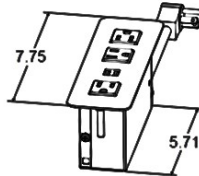

Dual USB A Versions

CLAMP-MOUNT BRACKETS ARE NOT SHOWN IN LINE ART DIAGRAMS

NOTE - FOR ALL UNITS SHOWN BELOW:

UNIT WIDTH = 1.80"
 UNIT DEPTH = 3.12"
 FACEPLATE WIDTH = 2.50"

CLAMP-MOUNT | POWER ONLY

CLAMP-MOUNT BRACKETS ARE NOT SHOWN IN LINE ART DIAGRAMS

NOTE - FOR ALL UNITS SHOWN BELOW:

UNIT WIDTH = 1.82"
 UNIT DEPTH = 3.88"
 FACEPLATE WIDTH = 2.50"

CLAMP-MOUNT | POWER & USB

Dual USB A Version Dimensions

USB A & C Version Dimensions

CLAMP-MOUNT | CONVENIENCE OUTLETS

Dual USB A Version Dimensions

USB A & C Version Dimensions

CLAMP-MOUNT | TELECOM KNOCKOUTS

Dual USB A Version Dimensions

USB A & C Version Dimensions

SCREW-MOUNT | **POWER ONLY** | POWER & USB

Dual USB A Version Dimensions