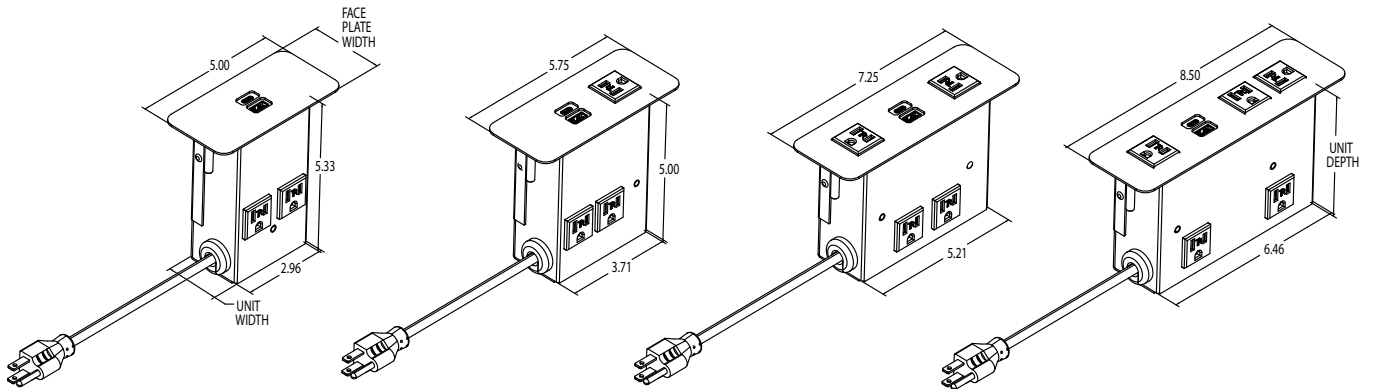

Dual USB A Versions

CLAMP-MOUNT BRACKETS ARE NOT SHOWN IN LINE ART DIAGRAMS

NOTE - FOR ALL UNITS SHOWN BELOW:

UNIT WIDTH = 1.80"
 UNIT DEPTH = 3.12"
 FACEPLATE WIDTH = 2.50"

CLAMP-MOUNT | POWER ONLY

CLAMP-MOUNT BRACKETS ARE NOT SHOWN IN LINE ART DIAGRAMS

NOTE - FOR ALL UNITS SHOWN BELOW:

UNIT WIDTH = 1.82"
 UNIT DEPTH = 3.88"
 FACEPLATE WIDTH = 2.50"

CLAMP-MOUNT | POWER & USB

Dual USB A Version Dimensions

USB A & C Version Dimensions

CLAMP-MOUNT | CONVENIENCE OUTLETS

Dual USB A Version Dimensions

USB A & C Version Dimensions

CLAMP-MOUNT | TELECOM KNOCKOUTS

Dual USB A Version Dimensions

USB A & C Version Dimensions

SCREW-MOUNT | **POWER ONLY** | POWER & USB

Dual USB A Version Dimensions