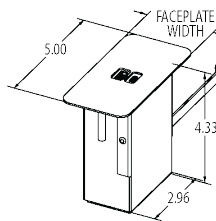

Dual USB A Versions

CLAMP-MOUNT BRACKETS ARE NOT SHOWN IN LINE ART DIAGRAMS

NOTE - FOR ALL UNITS SHOWN BELOW:

UNIT WIDTH = 1.80"
 UNIT DEPTH = 3.12"
 FACEPLATE WIDTH = 2.50"

CLAMP-MOUNT | POWER ONLY

CLAMP-MOUNT BRACKETS ARE NOT SHOWN IN LINE ART DIAGRAMS

NOTE - FOR ALL UNITS SHOWN BELOW:

UNIT WIDTH = 1.82"
 UNIT DEPTH = 3.88"
 FACEPLATE WIDTH = 2.50"

CLAMP-MOUNT | POWER & USB

Dual USB A Version Dimensions

USB A & C Version Dimensions

CLAMP-MOUNT | CONVENIENCE OUTLETS

Dual USB A Version Dimensions

USB A & C Version Dimensions

CLAMP-MOUNT | TELECOM KNOCKOUTS

Dual USB A Version Dimensions

USB A & C Version Dimensions

SCREW-MOUNT | **POWER ONLY** | POWER & USB

Dual USB A Version Dimensions