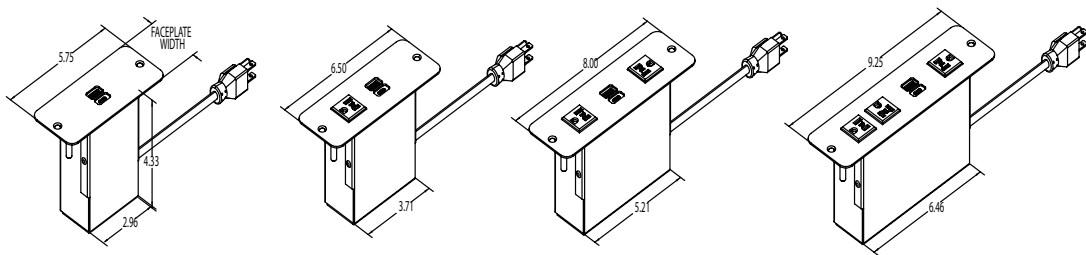

NOTE - FOR ALL UNITS SHOWN BELOW:

UNIT WIDTH = 1.82"
 UNIT DEPTH = 3.88"
 FACEPLATE WIDTH = 2.50"

CLAMP-MOUNT | POWER & USB

Dual USB A Version Dimensions

USB A & C Version Dimensions

CLAMP-MOUNT | CONVENIENCE OUTLETS

Dual USB A Version Dimensions

USB A & C Version Dimensions

CLAMP-MOUNT | TELECOM KNOCKOUTS

Dual USB A Version Dimensions

USB A & C Version Dimensions

SCREW-MOUNT | **POWER ONLY** | POWER & USB

Dual USB A Version Dimensions

USB A & C Version Dimensions

	FINISH	PRODUCT NUMBER	
		Dual USB A	USB A & C
USB ONLY			
1 USB-A, 1 USB-C®, CLAMP-MOUNT UNIT WITH 108" STANDARD CORD	SILVER		305236.03.06.09
	BLACK		305236.03.04.09
	WHITE		305236.03.05.09
	BRONZE		305236.03.07.09
	LATTE		305236.03.11.09
	CARBON		305236.03.13.09
	BRUSHED ALUMINUM		305236.03.01.09
1 USB-A, 1 USB-C®, TWO CONVENIENCE OUTLETS, CLAMP-MOUNT, WITH 108" STANDARD CORD	SILVER		305236.31.06.09
	BLACK		305236.31.04.09
	WHITE		305236.31.05.09
	BRONZE		305236.31.07.09
	LATTE		305236.31.11.09
	CARBON		305236.31.13.09
	BRUSHED ALUMINUM		305236.31.01.09
1 USB-A, 1 USB-C®, 1 TELECOM PLATE KNOCKOUT, CLAMP-MOUNT UNIT WITH 108" STANDARD CORD	SILVER		305236.05.06.09
	BLACK		305236.05.04.09
	WHITE		305236.05.05.09
	BRONZE		305236.05.07.09
	LATTE		305236.05.11.09
	CARBON		305236.05.13.09
	BRUSHED ALUMINUM		305236.05.01.09
1 USB-A, 1 USB-C®, SCREW-MOUNT, WITH 108" STANDARD CORD	SILVER		305236.07.06.09
	BLACK		305236.07.04.09
	WHITE		305236.07.05.09
	BRONZE		305236.07.07.09
	LATTE		305236.07.11.09
	CARBON		305236.07.13.09
	BRUSHED ALUMINUM		305236.07.01.09