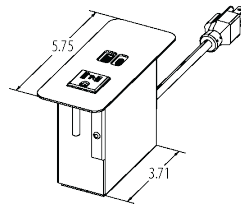

Dual USB A Versions

CLAMP-MOUNT BRACKETS ARE NOT SHOWN IN LINE ART DIAGRAMS

NOTE - FOR ALL UNITS SHOWN BELOW:

UNIT WIDTH = 1.80"
 UNIT DEPTH = 3.12"
 FACEPLATE WIDTH = 2.50"

CLAMP-MOUNT | POWER ONLY

CLAMP-MOUNT BRACKETS ARE NOT SHOWN IN LINE ART DIAGRAMS

NOTE - FOR ALL UNITS SHOWN BELOW:

UNIT WIDTH = 1.82"
 UNIT DEPTH = 3.88"
 FACEPLATE WIDTH = 2.50"

CLAMP-MOUNT | POWER & USB

Dual USB A Version Dimensions

USB A & C Version Dimensions

CLAMP-MOUNT | CONVENIENCE OUTLETS

Dual USB A Version Dimensions

USB A & C Version Dimensions

CLAMP-MOUNT | TELECOM KNOCKOUTS

Dual USB A Version Dimensions

USB A & C Version Dimensions

SCREW-MOUNT | **POWER ONLY** | POWER & USB

Dual USB A Version Dimensions