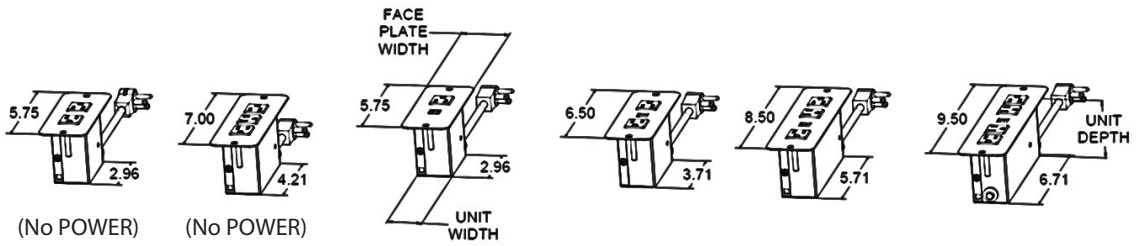

NOTE - FOR ALL UNITS SHOWN BELOW:

UNIT WIDTH = 1.82"
 UNIT DEPTH = 3.88"
 FACEPLATE WIDTH = 2.50"

CLAMP-MOUNT | POWER & USB

Dual USB A Version Dimensions

USB A & C Version Dimensions

CLAMP-MOUNT | CONVENIENCE OUTLETS

Dual USB A Version Dimensions

USB A & C Version Dimensions

CLAMP-MOUNT | TELECOM KNOCKOUTS

Dual USB A Version Dimensions

USB A & C Version Dimensions

SCREW-MOUNT | **POWER ONLY** | POWER & USB

Dual USB A Version Dimensions

USB A & C Version Dimensions

	FINISH	PRODUCT NUMBER	
		Dual USB A	USB A & C
USB ONLY			
1 USB-A, 1 USB-C®, CLAMP-MOUNT UNIT WITH 108" STANDARD CORD	SILVER		305236.03.06.09
	BLACK		305236.03.04.09
	WHITE		305236.03.05.09
	BRONZE		305236.03.07.09
	LATTE		305236.03.11.09
	CARBON		305236.03.13.09
	BRUSHED ALUMINUM		305236.03.01.09
1 USB-A, 1 USB-C®, TWO CONVENIENCE OUTLETS, CLAMP-MOUNT, WITH 108" STANDARD CORD	SILVER		305236.31.06.09
	BLACK		305236.31.04.09
	WHITE		305236.31.05.09
	BRONZE		305236.31.07.09
	LATTE		305236.31.11.09
	CARBON		305236.31.13.09
	BRUSHED ALUMINUM		305236.31.01.09
1 USB-A, 1 USB-C®, 1 TELECOM PLATE KNOCKOUT, CLAMP-MOUNT UNIT WITH 108" STANDARD CORD	SILVER		305236.05.06.09
	BLACK		305236.05.04.09
	WHITE		305236.05.05.09
	BRONZE		305236.05.07.09
	LATTE		305236.05.11.09
	CARBON		305236.05.13.09
	BRUSHED ALUMINUM		305236.05.01.09
1 USB-A, 1 USB-C®, SCREW-MOUNT, WITH 108" STANDARD CORD	SILVER		305236.07.06.09
	BLACK		305236.07.04.09
	WHITE		305236.07.05.09
	BRONZE		305236.07.07.09
	LATTE		305236.07.11.09
	CARBON		305236.07.13.09
	BRUSHED ALUMINUM		305236.07.01.09