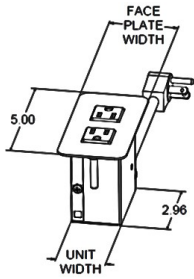

*Interested in our specialty finishes?
 Contact us for details.

SPECIFICATIONS:

- 15A/120V AC Receptacles (USB A & C Product Receptacles are Tamper Resistant)
- (2) 2.1A/5V Shared; Dual USB Charging Ports (Available on Select Models)
 or (1) 2.4A Reversible USB-A Charging Port & (1) 60-Watt USB-C Power Delivery Port
 with GaN Technology
- Convenience Outlets (Available on Select Models)
- Standard Cord and Hardwire Whip Length: 108" - Corded Units Equipped with
 90-Degree Plug
- Customizable Telecom Plate Knockout (Available on Select Models; Plate Purchased
 Separately)
- Clamp and Screw-Mounting Capabilities
- Fits Surface Thicknesses: 0.75" - 1.25"
- Optional Mounting Bracket for Surface Thicknesses Up-to 1.50"
- Table Cutout: Varies by Configuration - See Install Sheet for Details
- UL Listed for US

Dual USB A Versions

CLAMP-MOUNT BRACKETS ARE NOT SHOWN IN LINE ART DIAGRAMS

NOTE - FOR ALL UNITS SHOWN BELOW:

UNIT WIDTH = 1.80"
 UNIT DEPTH = 3.12"
 FACEPLATE WIDTH = 2.50"

CLAMP-MOUNT | POWER ONLY

CLAMP-MOUNT BRACKETS ARE NOT SHOWN IN LINE ART DIAGRAMS

NOTE - FOR ALL UNITS SHOWN BELOW:

UNIT WIDTH = 1.82"
 UNIT DEPTH = 3.88"
 FACEPLATE WIDTH = 2.50"

CLAMP-MOUNT | POWER & USB

Dual USB A Version Dimensions

USB A & C Version Dimensions

CLAMP-MOUNT | CONVENIENCE OUTLETS