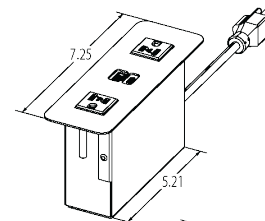

Dual USB A Versions

CLAMP-MOUNT BRACKETS ARE NOT SHOWN IN LINE ART DIAGRAMS

NOTE - FOR ALL UNITS SHOWN BELOW:

UNIT WIDTH = 1.80"
 UNIT DEPTH = 3.12"
 FACEPLATE WIDTH = 2.50"

CLAMP-MOUNT | POWER ONLY

CLAMP-MOUNT BRACKETS ARE NOT SHOWN IN LINE ART DIAGRAMS

NOTE - FOR ALL UNITS SHOWN BELOW:

UNIT WIDTH = 1.82"
 UNIT DEPTH = 3.88"
 FACEPLATE WIDTH = 2.50"

CLAMP-MOUNT | POWER & USB

Dual USB A Version Dimensions

USB A & C Version Dimensions

CLAMP-MOUNT | CONVENIENCE OUTLETS

Dual USB A Version Dimensions

USB A & C Version Dimensions

CLAMP-MOUNT | TELECOM KNOCKOUTS

Dual USB A Version Dimensions

USB A & C Version Dimensions

SCREW-MOUNT | **POWER ONLY** | POWER & USB

Dual USB A Version Dimensions