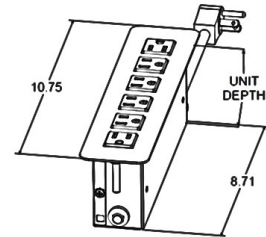

Dual USB A Versions

CLAMP-MOUNT BRACKETS ARE NOT SHOWN IN LINE ART DIAGRAMS

NOTE - FOR ALL UNITS SHOWN BELOW:

UNIT WIDTH = 1.80"
 UNIT DEPTH = 3.12"
 FACEPLATE WIDTH = 2.50"

CLAMP-MOUNT | POWER ONLY

CLAMP-MOUNT BRACKETS ARE NOT SHOWN IN LINE ART DIAGRAMS

NOTE - FOR ALL UNITS SHOWN BELOW:

UNIT WIDTH = 1.82"
 UNIT DEPTH = 3.88"
 FACEPLATE WIDTH = 2.50"

CLAMP-MOUNT | POWER & USB

Dual USB A Version Dimensions

USB A & C Version Dimensions

CLAMP-MOUNT | CONVENIENCE OUTLETS

Dual USB A Version Dimensions

USB A & C Version Dimensions

CLAMP-MOUNT | TELECOM KNOCKOUTS

Dual USB A Version Dimensions

USB A & C Version Dimensions

SCREW-MOUNT | **POWER ONLY** | POWER & USB

Dual USB A Version Dimensions