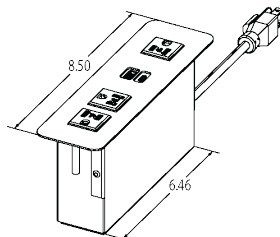

Dual USB A Versions

CLAMP-MOUNT BRACKETS ARE NOT SHOWN IN LINE ART DIAGRAMS

NOTE - FOR ALL UNITS SHOWN BELOW:

UNIT WIDTH = 1.80"
 UNIT DEPTH = 3.12"
 FACEPLATE WIDTH = 2.50"

CLAMP-MOUNT | POWER ONLY

CLAMP-MOUNT BRACKETS ARE NOT SHOWN IN LINE ART DIAGRAMS

NOTE - FOR ALL UNITS SHOWN BELOW:

UNIT WIDTH = 1.82"
 UNIT DEPTH = 3.88"
 FACEPLATE WIDTH = 2.50"

CLAMP-MOUNT | POWER & USB

Dual USB A Version Dimensions

USB A & C Version Dimensions

CLAMP-MOUNT | CONVENIENCE OUTLETS

Dual USB A Version Dimensions

USB A & C Version Dimensions

CLAMP-MOUNT | TELECOM KNOCKOUTS

Dual USB A Version Dimensions

USB A & C Version Dimensions

SCREW-MOUNT | **POWER ONLY** | POWER & USB

Dual USB A Version Dimensions

USB A & C Version Dimensions

	FINISH	PRODUCT NUMBER	
		Dual USB A	USB A & C
USB ONLY			
1 USB-A, 1 USB-C®, CLAMP-MOUNT UNIT WITH 108" STANDARD CORD	SILVER		305236.03.06.09
	BLACK		305236.03.04.09
	WHITE		305236.03.05.09
	BRONZE		305236.03.07.09
	LATTE		305236.03.11.09
	CARBON		305236.03.13.09
	BRUSHED ALUMINUM		305236.03.01.09
1 USB-A, 1 USB-C®, TWO CONVENIENCE OUTLETS, CLAMP-MOUNT, WITH 108" STANDARD CORD	SILVER		305236.31.06.09
	BLACK		305236.31.04.09
	WHITE		305236.31.05.09
	BRONZE		305236.31.07.09
	LATTE		305236.31.11.09
	CARBON		305236.31.13.09
	BRUSHED ALUMINUM		305236.31.01.09
1 USB-A, 1 USB-C®, 1 TELECOM PLATE KNOCKOUT, CLAMP-MOUNT UNIT WITH 108" STANDARD CORD	SILVER		305236.05.06.09
	BLACK		305236.05.04.09
	WHITE		305236.05.05.09
	BRONZE		305236.05.07.09
	LATTE		305236.05.11.09
	CARBON		305236.05.13.09
	BRUSHED ALUMINUM		305236.05.01.09
1 USB-A, 1 USB-C®, SCREW-MOUNT, WITH 108" STANDARD CORD	SILVER		305236.07.06.09
	BLACK		305236.07.04.09
	WHITE		305236.07.05.09
	BRONZE		305236.07.07.09
	LATTE		305236.07.11.09
	CARBON		305236.07.13.09
	BRUSHED ALUMINUM		305236.07.01.09