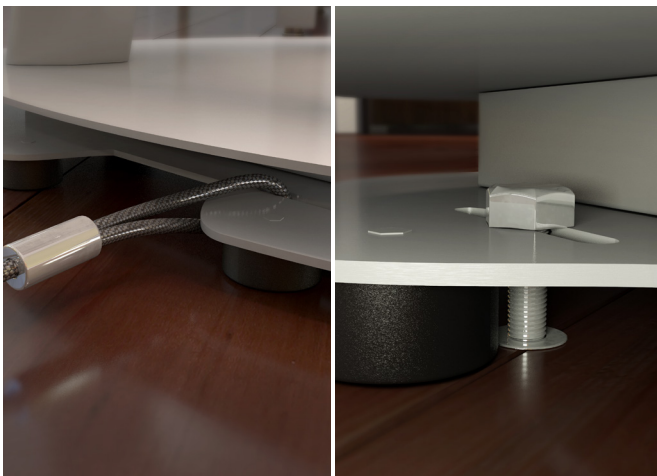

FEATURES:

Mounting Capabilities

Freestanding
Portable

Applications

Collaborative Spaces
Floor Surfaces

Standard Finishes

Silver	
White	
Black	
Bronze	
Latte	
Carbon	

CORDED
(POWER WITH USB-A & USB-C
CONFIGURATION SHOWN)

SPECIFICATIONS:

- 15A/120V AC Tamper-Resistant Receptacles
- (1) - 55W USB-C Power Delivery port with GaN technology and (1) - 1.5A, 5V USB-A port
OR
(2) USB-C port configurations, (1) 55W USB-C Power Delivery port with GaN and (1) USB-C Convenience port with 1.5A, 5V output
- Standard Cord Length: 108"
- Integrated Cord Management - Wrap Cord Base of Unit
- Approximate Weight: 28 lbs.
- ETL Listed for US and Canada

USB Type-C® and USB-C® are registered trademarks of USB Implementers Forum

Free-Standing Portability

(Featured to the right) -

This portable multi-purpose power tower can be placed anywhere charging capabilities are needed. Simply move and position one among a cluster of chairs or tables in a lounge, student center, or meeting area. Should the space configurations change, move the Isle G2 and reposition in the new space.

Tether/Anchor to Surface

(Featured to the left) -

Additional slots located underneath the base of the unit allow Isle™ G2 to either tether or bolt to surface should mobility not be desired.

SERIES DIMENSIONS