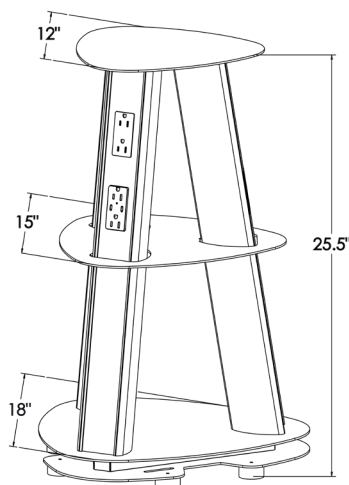

SPECIFICATIONS:

- 15A/120V AC Tamper-Resistant Receptacles
- (1) - 55W USB-C Power Delivery port with GaN technology and (1) - 1.5A, 5V USB-A port
OR
(2) USB-C port configurations, (1) 55W USB-C Power Delivery port with GaN and (1) USB-C Convenience port with 1.5A, 5V output
- Standard Cord Length: 108"
- Integrated Cord Management - Wrap Cord Base of Unit
- Approximate Weight: 28 lbs.
- ETL Listed for US and Canada

Tether/Anchor to Surface

(Featured to the left) -

Additional slots located underneath the base of the unit allow Isle™ G2 to either tether or bolt to surface should mobility not be desired.

SERIES DIMENSIONS

12 POWER RECEPTACLES
3 USB PORTS
3 USB-C PORTS

12 POWER RECEPTACLES
6 USB-C PORTS

PART NUMBER CONVERSION

Old Part Number	New Part Number
Silver	
ISL-12U6C-S108	305304.05.25.09
ISL-12U3AC-S108	305304.03.25.09
White	
ISL-12U6C-GW108	305304.05.VV.09
ISL-12U3AC-GW108	305304.03.VV.09
Black	
ISL-12U6C-GB108	305304.05.04.09
ISL-12U3AC-GB108	305304.03.04.09
Bronze	
ISL-12U6C-Z108	305304.05.28.09
ISL-12U3AC-Z108	05304.03.28.09
Latte	
ISL-12U6C-L108	305304.05.31.09
ISL-12U3AC-L108	305304.03.31.09
Carbon	
ISL-12U6C-C108	305304.05.34.09
ISL-12U3AC-C108	305304.03.34.09