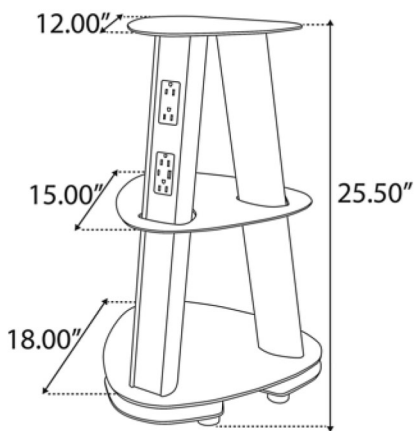

SPECIFICATIONS:

- 15A/120V AC Tamper-Resistant Receptacles
- (1) - 55W USB-C Power Delivery port with GaN technology and (1) - 1.5A, 5V USB-A port
OR
(2) USB-C port configurations, (1) 55W USB-C Power Delivery port with GaN and (1) USB-C Convenience port with 1.5A, 5V output
- Standard Cord Length: 108"
- Integrated Cord Management - Wrap Cord Base of Unit
- Approximate Weight: 28 lbs.
- ETL Listed for US and Canada

USB Type-C® and USB-C® are registered trademarks of USB Implementers Forum

Free-Standing Portability

(Featured to the right) -

This portable multi-purpose power tower can be placed anywhere charging capabilities are needed. Simply move and position one among a cluster of chairs or tables in a lounge, student center, or meeting area. Should the space configurations change, move the Isle G2 and reposition in the new space.

Tether/Anchor to Surface

(Featured to the left) -

Additional slots located underneath the base of the unit allow Isle™ G2 to either tether or bolt to surface should mobility not be desired.

SERIES DIMENSIONS

12 POWER RECEPTACLES
3 USB PORTS
3 USB-C PORTS

12 POWER RECEPTACLES
6 USB-C PORTS

PART NUMBER CONVERSION

Old Part Number	New Part Number
Silver	
ISL-12U6C-S108	305304.05.25.09
ISL-12U3AC-S108	305304.03.25.09
White	
ISL-12U6C-GW108	305304.05.VV.09
ISL-12U3AC-GW108	305304.03.VV.09
Black	
ISL-12U6C-GB108	305304.05.04.09
ISL-12U3AC-GB108	305304.03.04.09
Bronze	
ISL-12U6C-Z108	305304.05.28.09
ISL-12U3AC-Z108	05304.03.28.09
Latte	
ISL-12U6C-L108	305304.05.31.09
ISL-12U3AC-L108	305304.03.31.09
Carbon	
ISL-12U6C-C108	305304.05.34.09
ISL-12U3AC-C108	305304.03.34.09