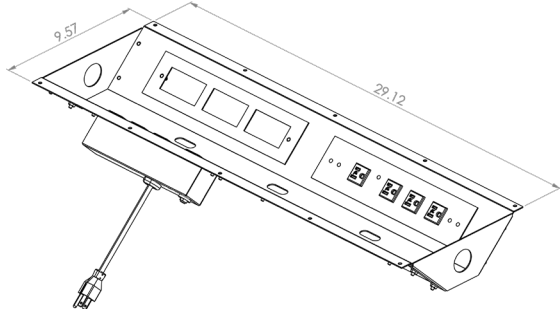

NOTE: NOT ALL CORDS ARE VISIBLY SHOWN. IMAGES ARE FOR REPRESENTATION PURPOSES ONLY. SEE ORDERING INFORMATION FOR CORD QUANTITIES.

PRODUCT DIMENSIONS

OASIS™ A | POWER & DATA

8 RECEPTACLES
6 TELECOM PLATE KNOCKOUTS