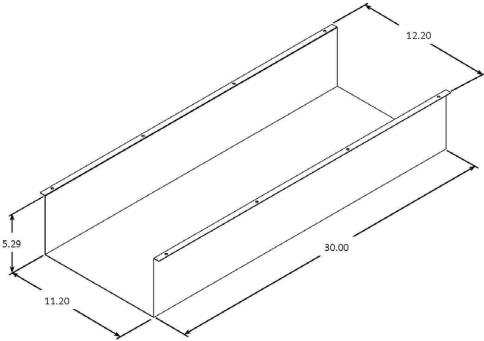

OASIS™ SERIES | OUTERPAN ACCESSORY