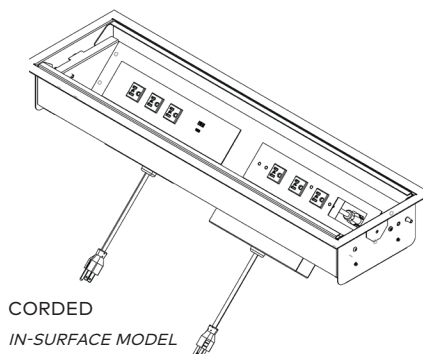

- 15A/120V AC Receptacles
- **Corded Models:** (1) 2.4A Reversible USB-A Charging Port & (1) 60-Watt USB-C Power Delivery Port with GaN Technology
- **Hardwire Models:** (2) 2.1A/5V Shared; Dual USB Charging Ports (Available on Select Models)
- Customizable Telecom Plate Knockouts (Available on Select Models; Plates Purchased Separately)
- Standard Cord and Hardwired Whip Lengths: 108" (Specify In Part Number)
- 30-Inch Table Trough - Tabletop and Under Table (UT) Models
- Fits Surface Thicknesses: 0.88" - 2.0"
- Fits Surface Cutout: 29.12" x 8.25" (See Install Sheet for Additional Required Undercut Instructions)
- Optional Outer Pan Accessory (Purchased Separately)
- Power Inserts - UL Listed for US and Canada

DATA ONLY INSERT

POWER & DATA INSERT

POWER ONLY INSERT

POWER & USB INSERT

POWER & USB INSERT

USB ONLY INSERT

**OASIS™ UT TRIM & LID PIVOT KIT SPECIFICATIONS:**

- For Use with Under Table (UT) Models Only
- Trim Pivot Kit Includes Brushed Aluminum Components for Lid Assembly
- Fits Standard Oasis™ Surface Cutout (Listed in Specs Above)
- Fits Surface Thicknesses: 0.75" - 2.0"
- Set of 2 Frosted Glass Lids - Must Be Used with Trim Pivot Kit (Purchased Separately)
- Lid Thickness: 0.25"

### In-Surface/Bezel (Featured to the right) -

- Easily integrate Oasis™ tabletop unit directly into the surface cutout. This model comes standardly equipped with a clever retractable lid that keeps wires and cables organized and out of sight. When closed, the unit sits nearly flush to the surface for an overall aesthetic finish.