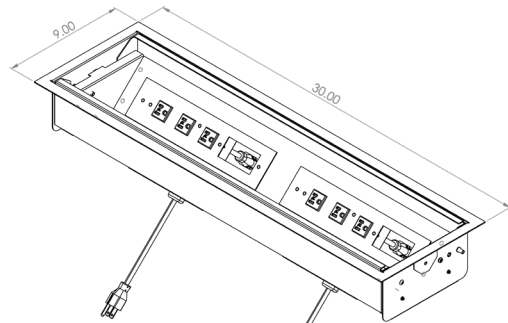

OASIS™ UT B | POWER & DATA

12 RECEPTACLES
4 TELECOM PLATE KNOCKOUTS

Continued on following page...