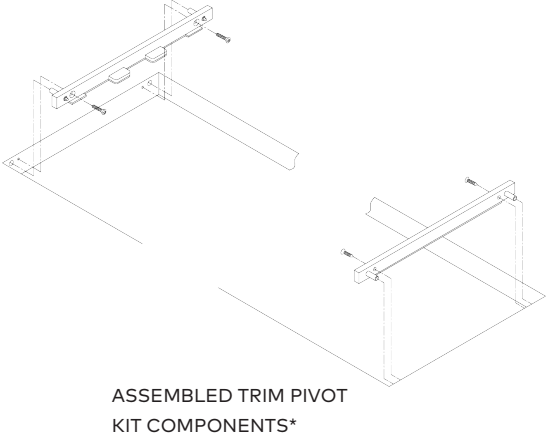

- 12 RECEPTACLES
- 2 USB-A PORT
- 2 USB-C PORT
- 2 TELECOM PLATE KNOCKOUTS

**OASIS™ UT USB**  
**POWER, USB & DATA**

- 12 RECEPTACLES
- 2 USB-A PORT
- 2 USB-C PORT
- 2 TELECOM PLATE KNOCKOUTS

Continued on following page...

OASIS™ SERIES | OUTERPAN ACCESSORY

OASIS™ UT | LID & TRIM PIVOT KITS

\*Refer to trim Pivot Kit Installation Sheet for Trim & Lid Pivot Kit Assembly Directions\*

Ordering information on following page...

**OASIS A**