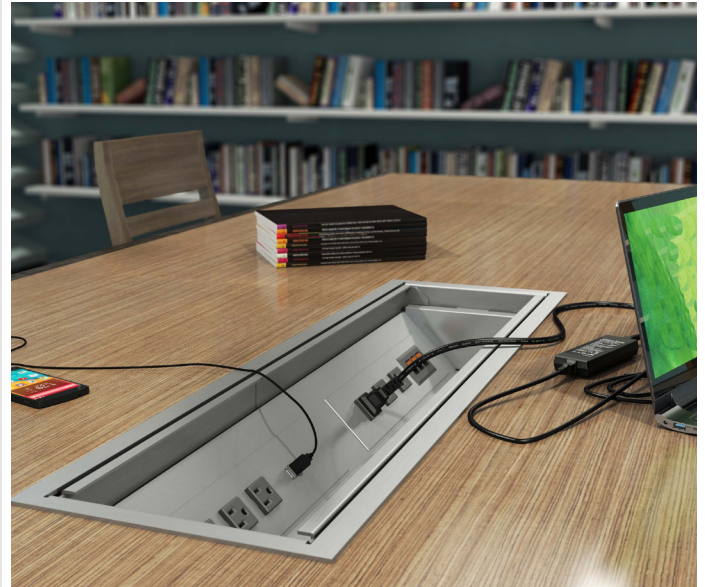

OASIS™

CORDED & HARDWIRED

MODERN ELEMENTAL DESIGN

STREAMLINED POWER FOR CONFERRING APPLICATIONS

Oasis™ Series supplies a centralized location for meeting participants to easily access productivity-enhancing technology from directly within the conference table. The adaptable 30-inch table trough manages wires and cords within the trough and conceals them with a retractable two-panel closure lid or Trim Pivot Kit Lid. Available as an in-surface or under table (UT) unit, Oasis™ delivers versatile mounting capabilities and curated power options for all collaborative needs.