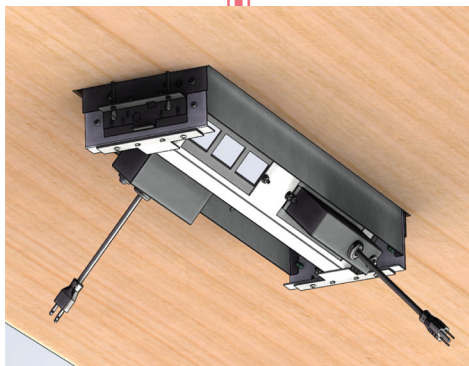

### STREAMLINED POWER FOR CONFERRING APPLICATIONS

Oasis™ Series supplies a centralized location for meeting participants to easily access productivity-enhancing technology from directly within the conference table. The adaptable 30-inch table trough manages wires and cords within the trough and conceals them with a retractable two-panel closure lid or Trim Pivot Kit Lid. Available as an in-surface or under table (UT) unit, Oasis™ delivers versatile mounting capabilities and curated power options for all collaborative needs.

- 15A/120V AC Receptacles
- **Corded Models:** (1) 2.4A Reversible USB-A Charging Port & (1) 60-Watt USB-C Power Delivery Port with GaN Technology
- **Hardwire Models:** (2) 2.1A/5V Shared; Dual USB Charging Ports (Available on Select Models)
- Customizable Telecom Plate Knockouts (Available on Select Models; Plates Purchased Separately)
- Standard Cord and Hardwired Whip Lengths: 108" (Specify In Part Number)
- 30-Inch Table Trough - Tabletop and Under Table (UT) Models
- Fits Surface Thicknesses: 0.88" - 2.0"
- Fits Surface Cutout: 29.12" x 8.25" (See Install Sheet for Additional Required Undercut Instructions)
- Optional Outer Pan Accessory (Purchased Separately)
- Power Inserts - UL Listed for US and Canada

### In-Surface/Bezel (Featured to the right) -

- Easily integrate Oasis™ tabletop unit directly into the surface cutout. This model comes standardly equipped with a clever retractable lid that keeps wires and cables organized and out of sight. When closed, the unit sits nearly flush to the surface for an overall aesthetic finish.