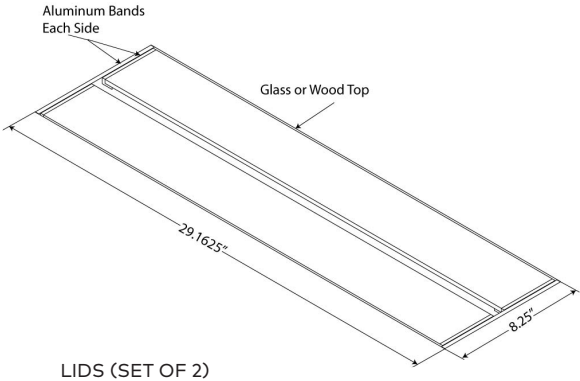

OASIS™ UT | LID & TRIM PIVOT KITS

Refer to trim Pivot Kit Installation Sheet for Trim & Lid Pivot Kit Assembly Directions

Ordering information on following page...