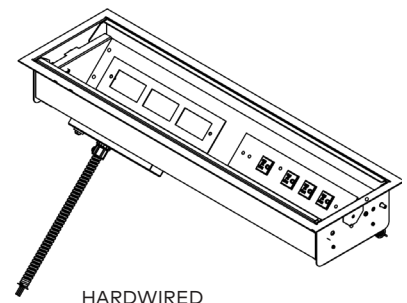

HARDWIRED
IN-SURFACE MODEL

Mounting capabilities on following page...