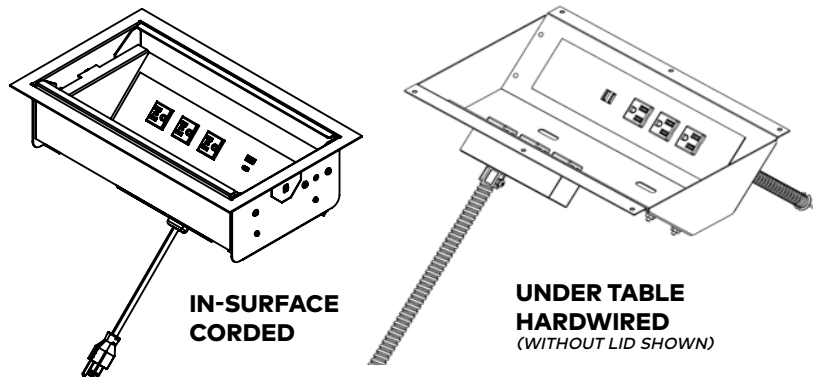

- 15A/120V AC Receptacles
- **Corded Models:** (1) 2.4A Reversible USB-A Charging Port & (1) 60-Watt USB-C Power Delivery Port with GaN Technology
- **Hardwire Models:** (2) 2.1A/5V Shared; Dual USB Charging Ports (Available on Select Models)
- Customizable Telecom Plate Knockouts (Available on Select Models; Plates Purchased Separately)
- Standard Cord and Hardwired Whip Lengths: 108"
- 15-Inch Table Trough - Tabletop and Under Table (UT) Models
- Fits Surface Thicknesses: 0.88" - 2.0"
- Fits Surface Cutout: 14.12" x 8.25" (See Install Sheet for Additional Required Undercut Instructions)
- Optional Outer Pan Accessory (Purchased Separately)
- Power Inserts - UL Listed for US and Canada

Mounting capabilities on following page...

***In-Surface/Bezel*** (Featured to the right) -

- Easily integrate Oasis™ Mini tabletop unit directly into the surface cutout. This model comes standardly equipped with a clever retractable lid that keeps wires and cables organized and out of sight. When closed, the unit sits nearly flush to the surface for an overall aesthetic finish.