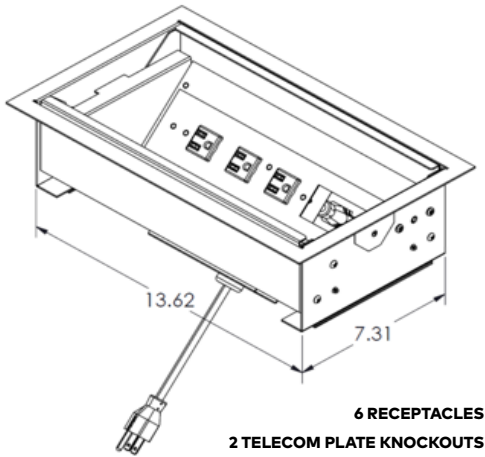

PRODUCT DIMENSIONS

NOTE: NOT ALL CORDS ARE VISIBLY SHOWN. IMAGES ARE FOR REPRESENTATION PURPOSES ONLY. SEE ORDERING INFORMATION FOR CORD QUANTITIES.

OASIS™ MINI A | POWER & DATA