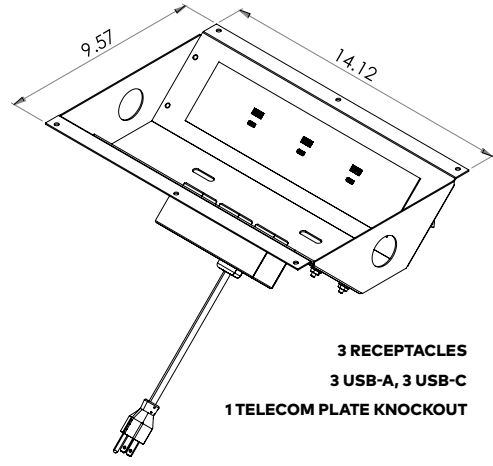

**OASIS™ MINI B | POWER & DATA**

**OASIS™ MINI UT B | POWER & DATA**

Continued on following page...

**PRODUCT DIMENSIONS**

NOTE: NOT ALL CORDS ARE VISIBLY SHOWN. IMAGES ARE FOR REPRESENTATION PURPOSES ONLY. SEE ORDERING INFORMATION FOR CORD QUANTITIES.

**OASIS™ MINI USB | POWER & USB**

**OASIS™ MINI UT USB | POWER & USB**

Continued on following page...

**OASIS™ MINI SERIES** | OUTER PAN ACCESSORY

**OASIS™ MINI LUT** | LID & TRIM PIVOT KIT

\*Refer to Trim Pivot Kit Installation Sheet for Trim & Lid Pivot Kit Assembly Directions\*