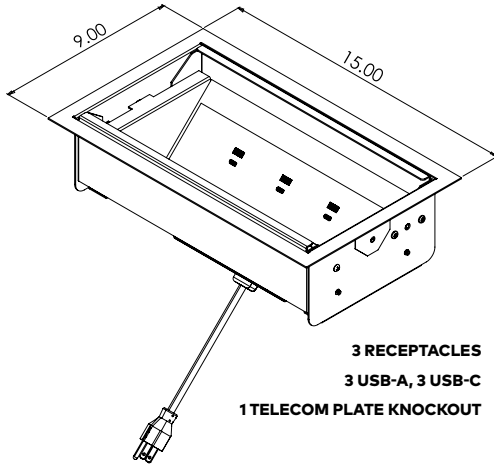

**OASIS™ MINI B | POWER & DATA**

**OASIS™ MINI UT B | POWER & DATA**

Continued on following page...

**PRODUCT DIMENSIONS**

NOTE: NOT ALL CORDS ARE VISIBLY SHOWN. IMAGES ARE FOR REPRESENTATION PURPOSES ONLY. SEE ORDERING INFORMATION FOR CORD QUANTITIES.

**OASIS™ MINI USB | POWER & USB**

**OASIS™ MINI UT USB | POWER & USB**

Continued on following page...

**OASIS™ MINI SERIES** | OUTER PAN ACCESSORY

**OASIS™ MINI LUT** | LID & TRIM PIVOT KIT

\*Refer to Trim Pivot Kit Installation Sheet for Trim & Lid Pivot Kit Assembly Directions\*