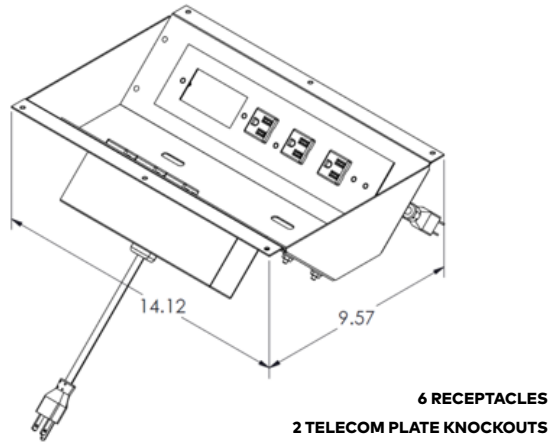

OASIS™ MINI UT A | POWER & DATA