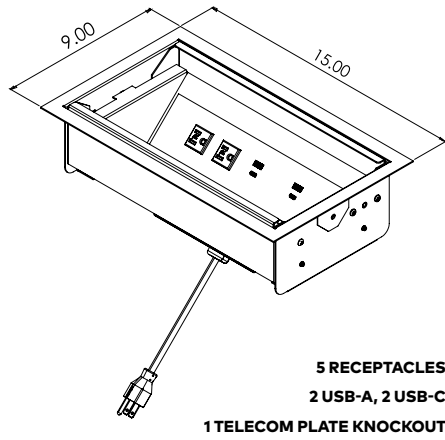

**OASIS™ MINI B | POWER & DATA**

**OASIS™ MINI UT B | POWER & DATA**

Continued on following page...

**PRODUCT DIMENSIONS**

NOTE: NOT ALL CORDS ARE VISIBLY SHOWN. IMAGES ARE FOR REPRESENTATION PURPOSES ONLY. SEE ORDERING INFORMATION FOR CORD QUANTITIES.

**OASIS™ MINI USB | POWER & USB**

**OASIS™ MINI UT USB | POWER & USB**

Continued on following page...

**OASIS™ MINI SERIES** | OUTER PAN ACCESSORY

**OASIS™ MINI LUT** | LID & TRIM PIVOT KIT

\*Refer to Trim Pivot Kit Installation Sheet for Trim & Lid Pivot Kit Assembly Directions\*