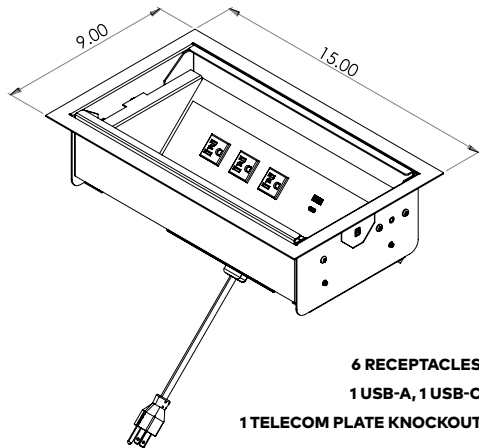

**OASIS™ MINI B | POWER & DATA**

**OASIS™ MINI UT B | POWER & DATA**

Continued on following page...

**PRODUCT DIMENSIONS**

NOTE: NOT ALL CORDS ARE VISIBLY SHOWN. IMAGES ARE FOR REPRESENTATION PURPOSES ONLY. SEE ORDERING INFORMATION FOR CORD QUANTITIES.

**OASIS™ MINI USB | POWER & USB**

**OASIS™ MINI UT USB | POWER & USB**

Continued on following page...

**OASIS™ MINI SERIES** | OUTER PAN ACCESSORY

**OASIS™ MINI LUT** | LID & TRIM PIVOT KIT

\*Refer to Trim Pivot Kit Installation Sheet for Trim & Lid Pivot Kit Assembly Directions\*