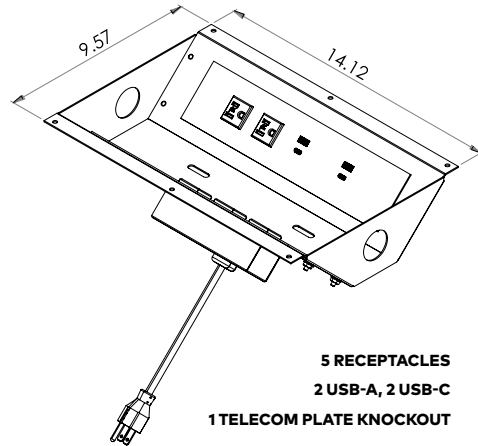

**OASIS™ MINI B | POWER & DATA**

**OASIS™ MINI UT B | POWER & DATA**

Continued on following page...

**PRODUCT DIMENSIONS**

NOTE: NOT ALL CORDS ARE VISIBLY SHOWN. IMAGES ARE FOR REPRESENTATION PURPOSES ONLY. SEE ORDERING INFORMATION FOR CORD QUANTITIES.

**OASIS™ MINI USB | POWER & USB**

**OASIS™ MINI UT USB | POWER & USB**

Continued on following page...

**OASIS™ MINI SERIES** | OUTER PAN ACCESSORY

**OASIS™ MINI LUT** | LID & TRIM PIVOT KIT

\*Refer to Trim Pivot Kit Installation Sheet for Trim & Lid Pivot Kit Assembly Directions\*