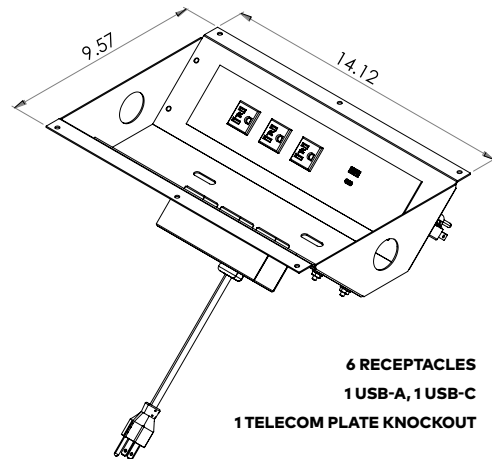

**OASIS™ MINI B | POWER & DATA**

**OASIS™ MINI UT B | POWER & DATA**

Continued on following page...

**PRODUCT DIMENSIONS**

NOTE: NOT ALL CORDS ARE VISIBLY SHOWN. IMAGES ARE FOR REPRESENTATION PURPOSES ONLY. SEE ORDERING INFORMATION FOR CORD QUANTITIES.

**OASIS™ MINI USB | POWER & USB**

**OASIS™ MINI UT USB | POWER & USB**

Continued on following page...

**OASIS™ MINI SERIES** | OUTER PAN ACCESSORY

**OASIS™ MINI LUT** | LID & TRIM PIVOT KIT

\*Refer to Trim Pivot Kit Installation Sheet for Trim & Lid Pivot Kit Assembly Directions\*