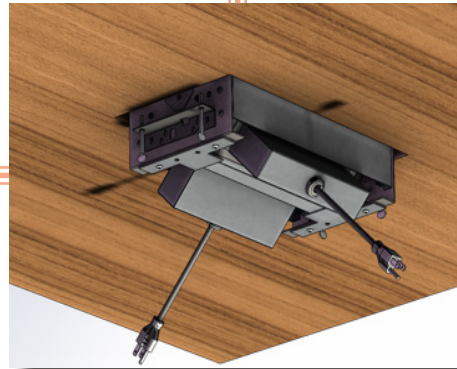

- 15A/120V AC Receptacles
- **Corded Models:** (1) 2.4A Reversible USB-A Charging Port & (1) 60-Watt USB-C Power Delivery Port with GaN Technology
- **Hardwire Models:** (2) 2.1A/5V Shared; Dual USB Charging Ports (Available on Select Models)
- Customizable Telecom Plate Knockouts (Available on Select Models; Plates Purchased Separately)
- Standard Cord and Hardwired Whip Lengths: 108"
- 15-Inch Table Trough - Tabletop and Under Table (UT) Models
- Fits Surface Thicknesses: 0.88" - 2.0"
- Fits Surface Cutout: 14.12" x 8.25" (See Install Sheet for Additional Required Undercut Instructions)
- Optional Outer Pan Accessory (Purchased Separately)
- Power Inserts - UL Listed for US and Canada

**OASIS™ MINI UT TRIM & LID PIVOT KIT SPECIFICATIONS:**

- For Use with Under Table (UT) Models Only
- Trim Pivot Kit Includes Brushed Aluminum Components for Lid Assembly
- Fits Standard Oasis™ Mini Surface Cutout (Listed in Specs Above)
- Fits Surface Thicknesses: 0.75" - 2.0"
- Includes Set of 2 Frosted Glass Lids - Must Be Used with Trim Pivot Kit (Purchased Separately)
  - Lid Thickness: 0.25"

Mounting capabilities on following page...

***In-Surface/Bezel*** (Featured to the right) -

- Easily integrate Oasis™ Mini tabletop unit directly into the surface cutout. This model comes standardly equipped with a clever retractable lid that keeps wires and cables organized and out of sight. When closed, the unit sits nearly flush to the surface for an overall aesthetic finish.

***Under Table (UT)*** (Featured to the left) -

- Oasis™ Mini UT secures to the underside of the application for a completely recessed finish. When paired with the optional Trim & Lid Pivot Kits, the set of frosted glass lids flip open and closed; providing easy access to integrated technology with additional cable management capabilities.