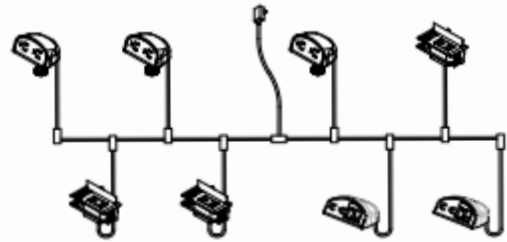

FEATURES:

Applications

Under
Desks
Training tables

Standard Finishes -

(For Smart Box Power Infeed)

Die Cast/Sheet Metal Housing/Black Coating

Smart Box Power Infeed
Component 1

Specifications - Components

Smart Box Power Infeed & Jumper Cable

- 12 Amp System Rating
- 12 Amp Over-Current Protection Smart Box Power Infeed with NEMA 5-15 Plug
- Smart Sensor Circuitry Technology on Smart Box Infeed - Prevents Dual Powering with Auto Shut-Off Feature
- LED Indicator "RED/GREEN" Light Verify User of Operational System Status/Condition *(See Perimeter Install Sheet for Light Status Details)*
- Systems Interconnecting Cordage Cannot Exceed 40 Feet from Output End of Infeed Box to Last Receptacle in String
- UL 962 Recognized
- Non-Sequential Installation - Attach up to 16 Single Simplex AC Power Outlets using Standard 110V Wall Outlet *(8 Duplex Power Modules)*
- Smart Box Power Infeed Available in Various Cord Lengths - Min 9 Feet - 15 Feet Max
- Harness Plug Used on Smart Box Infeed and All Jumper Cables *(Connects with Perimeter Distribution 3 Port Plug that is Built-in to all Compatible Studio Products (See Product Compatibility List under "Paired Studio Product Specs))*
- Jumper Length Options: 12", 24", 30", 36", 48", 60", 72", 84", 96", or 120"

*Note: Infeeds, Jumpers, & Specified Power Unit(s) Sold Separately; Not Compatible with Existing 'Next Connect' Products

Paired Studio Products With Perimeter System

- 15 Amp 120 Volt Power Outlets
- 2 - 2.1 Amp 10.5 Watt USB Charging Ports or 1 - 2.4 Amp Reversible USB-A Charging Port & 1 - 60-Watt USB-C Power Delivery Charging Port with GaN technology
- Data Port(s) for HDMI, RJ45, VGA or Blank Insert – Option Available on Select Models
- 12" Distribution 3-Port Plug Perimeter Cord Built-in to All Compatible Studio Products
- Mix and Match Units
- Compatible with the Ashley Uno™ Series, Duo™ Series, Duo Wedge™, Duo Air™, 202™ Series, Trio™ Series, Quad™ Series, Ashley TR Series, Mini Adapt, and Stafford Series *(See Individual Product Literature for UL Certification/Information)*

Supplementary Components: