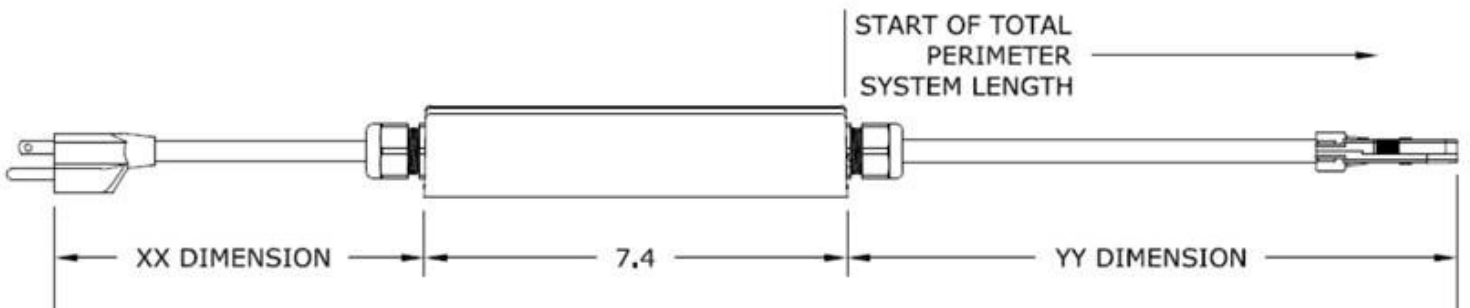

**\*Note: Infeeds, Jumpers, & Specified Power Unit(s) Sold Separately; Not Compatible with Existing 'Next Connect' Products**

**Paired Studio Products With Perimeter System**

- 15 Amp 120 Volt Power Outlets
- 2 - 2.1 Amp 10.5 Watt USB Charging Ports or 1 - 2.4 Amp Reversible USB-A Charging Port & 1 - 60-Watt USB-C Power Delivery Charging Port with GaN technology
- Data Port(s) for HDMI, RJ45, VGA or Blank Insert – Option Available on Select Models
- 12" Distribution 3-Port Plug Perimeter Cord Built-in to All Compatible Studio Products
- Mix and Match Units
- Compatible with the Ashley Uno™ Series, Duo™ Series, Duo Wedge™, Duo Air™, 202™ Series, Trio™ Series, Quad™ Series, Ashley TR Series, Mini Adapt, and Stafford Series *(See Individual Product Literature for UL Certification/Information)*

**Supplementary Components:**

Harness Plug End on Smart Box Power Infeed and Jumper Cables

3-Port Plug Perimeter Cord End Built-in to All Compatible Studio Products

Overall: 72" minimum to 211" maximum  
XX= NEMA Plug to Box Dimension  
YY= Box to Perimeter Plug