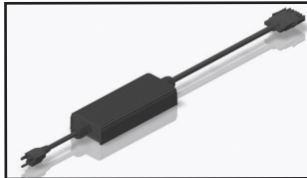

FEATURES:

Applications

Under
Desks
Training tables

Standard Finishes -

(For Smart Box Power Infeed)

Die Cast/Sheet Metal Housing/Black Coating

Smart Box Power Infeed
Component 1