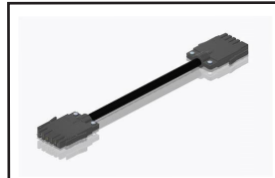

Jumper Cable
Component 2