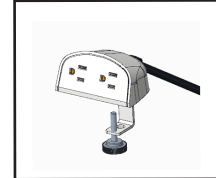

Compatible Product  
Example: Mini Adapt  
Component 3

**Specifications - Components**

**Smart Box Power Infeed & Jumper Cable**

- 12 Amp System Rating
- 12 Amp Over-Current Protection Smart Box Power Infeed with NEMA 5-15 Plug
- Smart Sensor Circuitry Technology on Smart Box Infeed - Prevents Dual Powering with Auto Shut-Off Feature
- LED Indicator "RED/GREEN" Light Verify User of Operational System Status/Condition *(See Perimeter Install Sheet for Light Status Details)*
- Systems Interconnecting Cordage Cannot Exceed 40 Feet from Output End of Infeed Box to Last Receptacle in String
- UL 962 Recognized
- Non-Sequential Installation - Attach up to 16 Single Simplex AC Power Outlets using Standard 110V Wall Outlet *(8 Duplex Power Modules)*
- Smart Box Power Infeed Available in Various Cord Lengths - Min 9 Feet - 15 Feet Max
- Harness Plug Used on Smart Box Infeed and All Jumper Cables *(Connects with Perimeter Distribution 3 Port Plug that is Built-in to all Compatible Studio Products (See Product Compatibility List under "Paired Studio Product Specs))*
- Jumper Length Options: 12", 24", 30", 36", 48", 60", 72", 84", 96", or 120"