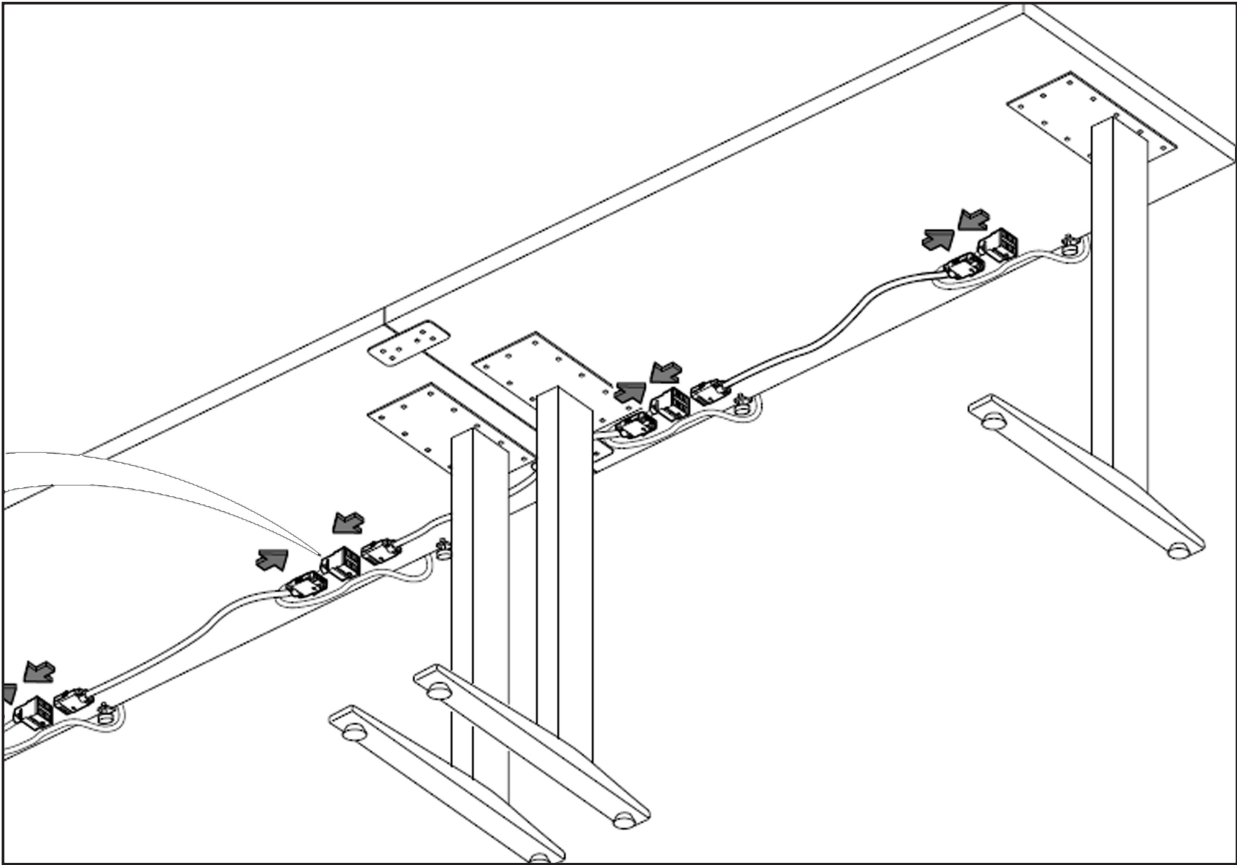

**Supplementary Components:**

Harness Plug End on Smart Box Power Infeed and Jumper Cables

3-Port Plug Perimeter Cord End Built-in to All Compatible Studio Products

Overall: 72" minimum to 211" maximum  
XX= NEMA Plug to Box Dimension  
YY= Box to Perimeter Plug