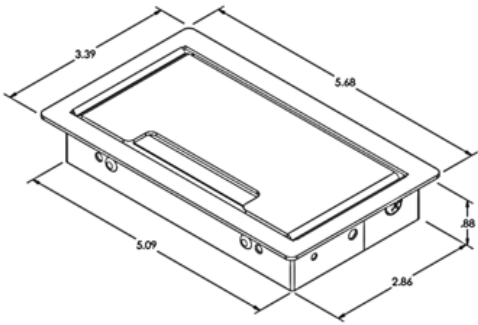

VILLA AV SERIES | FLUSH LID, LIFT LID & NO-LID GROMMETS

Ordering information on following page...