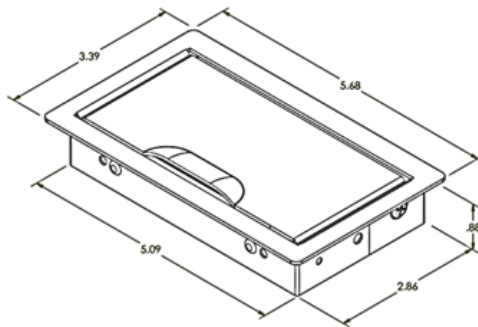

Lift Lid:

Silver 
Black 
White 

*Interested in our specialty finishes?
Contact us for details.

UNIT SPECIFICATIONS:

- 15A/120V AC Receptacles
- Convenience Outlet
- VGA with 60" Male Pigtail (Includes Female/Female Gender Changer)
- RJ45 Cat 6 Data Inline Jack
- Mini Stereo
- Standard Cord Lengths: 36", 72" or 108" (*Specify in Part Number*)
- Cable Clamps and Screws Included for Installation
- UL/ETL Listed for US and Canada

GROMMET SPECIFICATIONS:

- Flush Lid, Lift Lid, or No-Lid Styles (*Sold Separately*)
- Fits Surface Thicknesses: 1" Minimum
- Fits Surface Cutout: 3.0" x 5.25"

FLUSH LID
GROMMET

LIFT LID
GROMMET

NO-LID
GROMMET

Series dimensions on following page...

VILLA AV SERIES | FLUSH LID, LIFT LID & NO-LID GROMMETS

Ordering information on following page...

CORDED CONFIGURATIONS

SELECT YOUR POWER:

POWER RECEPTACLES	R45 DATA JACK	MINI STEREO JACK	VGA PORT	CONVENIENCE OUTLET
-------------------	---------------	------------------	----------	--------------------