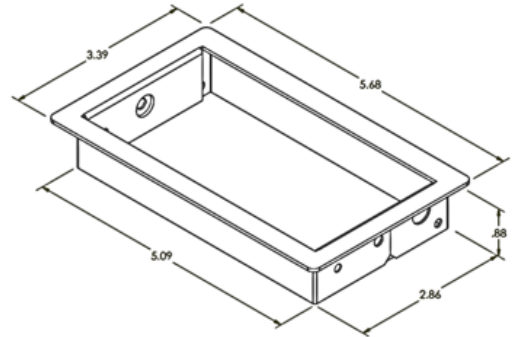

Lift Lid:

Silver 
Black 
White 

*Interested in our specialty finishes?
Contact us for details.

UNIT SPECIFICATIONS:

- 15A/120V AC Receptacles
- Convenience Outlet
- VGA with 60" Male Pigtail (Includes Female/Female Gender Changer)
- RJ45 Cat 6 Data Inline Jack
- Mini Stereo
- Standard Cord Lengths: 36", 72" or 108" (*Specify in Part Number*)
- Cable Clamps and Screws Included for Installation
- UL/ETL Listed for US and Canada

GROMMET SPECIFICATIONS:

- Flush Lid, Lift Lid, or No-Lid Styles (*Sold Separately*)
- Fits Surface Thicknesses: 1" Minimum
- Fits Surface Cutout: 3.0" x 5.25"

FLUSH LID
GROMMET

LIFT LID
GROMMET

NO-LID
GROMMET

Series dimensions on following page...

VILLA AV SERIES | FLUSH LID, LIFT LID & NO-LID GROMMETS

Ordering information on following page...

CORDED CONFIGURATIONS

SELECT YOUR POWER:

POWER RECEPTACLES	R45 DATA JACK	MINI STEREO JACK	VGA PORT	CONVENIENCE OUTLET
-------------------	---------------	------------------	----------	--------------------