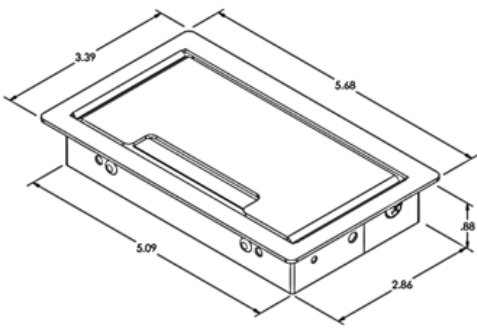

VILLA AV SERIES | FLUSH LID, LIFT LID & NO-LID GROMMETS

Ordering information on following page...