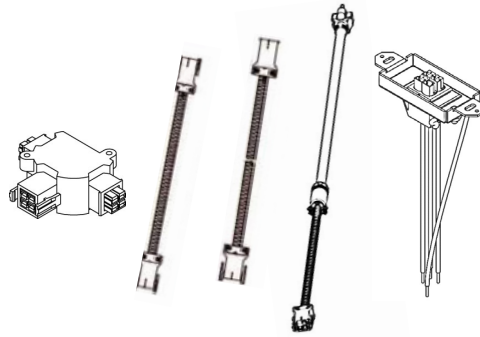

VILLA™ AV SERIES DAISYLINK™

DELIVERING AUDIO VISUAL ESSENTIALS

DAISY-CHAIN CONNECTIVITY

Daisylink™ extends a/v capabilities across conferencing applications when paired with Villa AV. The non-sequential 4 wire 2 circuit electrical system allow units to daisy-chain in any arrangement - from a single infeed. Seamless power and a/v components are visibly accessed at surface level while modular interconnecting cables are concealed on the underside in an organized assembly.

White 

*Interested in our specialty finishes?
 Contact us for details.

UNIT SPECIFICATIONS:

- 15A/120V AC Receptacles
- Convenience Outlet
- VGA with 60" Male Pigtail (Includes Female/Female Gender Changer)
- RJ45 Cat 6 Data Inline Jack
- Mini Stereo
- Used with 4 Wire 2 Circuit Starter and Interconnecting Cables
(Purchased Separately)
- Hardwire Starter & Interconnecting Cable Lengths: Minimum 12" - 180" Maximum *(Specify in 1" Increments)*
- Circuit 1 and 2 Options - Link Up-to 40 Receptacles Across 2 Circuits
- Cable Clamps and Screws Included for Installation
- UL/ETL Listed for US and Canada

GROMMET SPECIFICATIONS:

- Flush Lid, Lift Lid, or No-Lid Styles *(Sold Separately)*
- Fits Surface Thicknesses: 1" Minimum
- Fits Surface Cutout: 3.0" x 5.25"

FLUSH LID
 GROMMET

LIFT LID
 GROMMET

NO-LID
 GROMMET

DAISYLINK™ COMPONENTS

Series dimensions on following page...

VILLA AV SERIES | FLUSH LID, LIFT LID & NO-LID GROMMETS

Ordering information on following page...

DAISYLINK™ CONFIGURATIONS

SELECT YOUR POWER:

POWER RECEPTACLES	R45 DATA JACK	MINI STEREO JACK	VGA PORT	CONVENIENCE OUTLET
-------------------	---------------	------------------	----------	--------------------