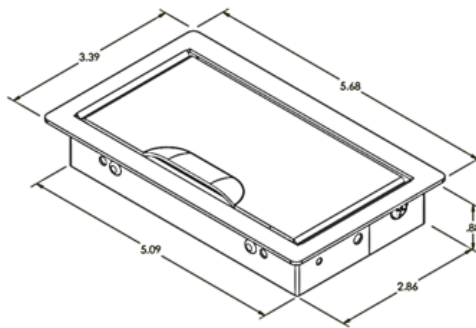

VILLA AV SERIES | FLUSH LID, LIFT LID & NO-LID GROMMETS

Ordering information on following page...