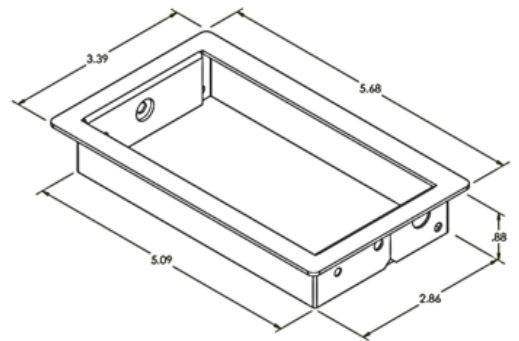

VILLA AV SERIES | FLUSH LID, LIFT LID & NO-LID GROMMETS

Ordering information on following page...