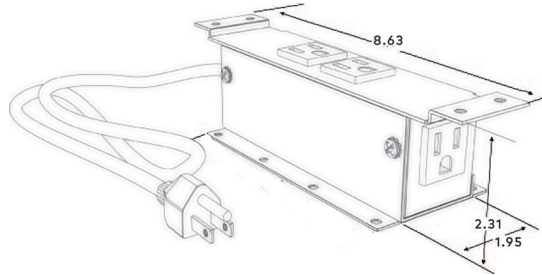

VILLA™ BAR SERIES CORDED

MAKING
THE MOST OF
MODESTY PANELS

MOUNTING POWER IN UNTHINKABLE WAYS.

Take full advantage of the available surface area offered by modesty panels. Villa™ Bar Series adds to the integrity of these unique privacy applications by delivering discreet power and data capabilities that are accessible beneath the surface. Flexible and slender in design, Villa™ Bar mounts directly to the internal panel or to the underside of the work surface for personal desktop access.

**UNIT SPECIFICATIONS:**

- 15A/120V AC Receptacles
- Convenience Outlet (
- Data Knockouts (*Available on Select Models; Units Offered With or Without RJ45 Jacks; Additional Keystone Data Options Available for Purchase*)
- Standard Cord Lengths: 36", 72" or 108" (*Specify in Part Number*)
- Cable Clamps and Screws Included for Installation
- UL/ETL Listed for US and Canada

Series dimensions on following page...

VILLA BAR SERIES | CORDED

- 2 RECEPTACLES
- 1 CONVENIENCE OUTLET
- 1 RJ45 JACK
- 1 MINI STEREO OUTLET
- 1 VGA

VILLA BAR SERIES | DAISYLINK

Ordering information on following page...

BLACK

VILLA™ BAR SERIES | POWER ONLY | SPECIFY 36", 72" OR 108" CORD LENGTH IN PART NUMBER

2	1	1	1	1	VIL-C-V-S-__	VIL-C-V-B-__
---	---	---	---	---	--------------	--------------

FILL __ IN PART NUMBER WITH DESIRED CORD LENGTH: 36, 72, OR 108 (PRICING IS STANDARD FOR ALL THREE CORD LENGTHS)
 OTHER CORD LENGTHS AVAILABLE AT COST: 144" AND 180"
 GROMMETS NOT INCLUDED
 DATA KNOCKOUT OPTIONS SOLD SEPARATELY
 CALL FOR PRICING