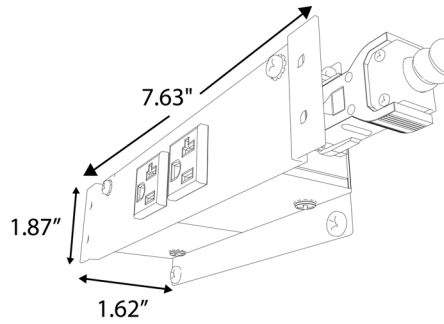

VILLA™ BAR SERIES CORDED

MAKING
THE MOST OF
MODESTY PANELS

MOUNTING POWER IN UNTHINKABLE WAYS.

Take full advantage of the available surface area offered by modesty panels. Villa™ Bar Series adds to the integrity of these unique privacy applications by delivering discreet power and data capabilities that are accessible beneath the surface. Flexible and slender in design, Villa™ Bar mounts directly to the internal panel or to the underside of the work surface for personal desktop access.

**UNIT SPECIFICATIONS:**

- 15A/120V AC Receptacles
- Convenience Outlet (
- Data Knockouts (*Available on Select Models; Units Offered With or Without RJ45 Jacks; Additional Keystone Data Options Available for Purchase*)
- Standard Cord Lengths: 36", 72" or 108" (*Specify in Part Number*)
- Cable Clamps and Screws Included for Installation
- UL/ETL Listed for US and Canada

Series dimensions on following page...

VILLA BAR SERIES | CORDED

- 2 RECEPTACLES
- 1 CONVENIENCE OUTLET
- 1 RJ45 JACK
- 1 MINI STEREO OUTLET
- 1 VGA

VILLA BAR SERIES | DAISYLINK

Ordering information on following page...