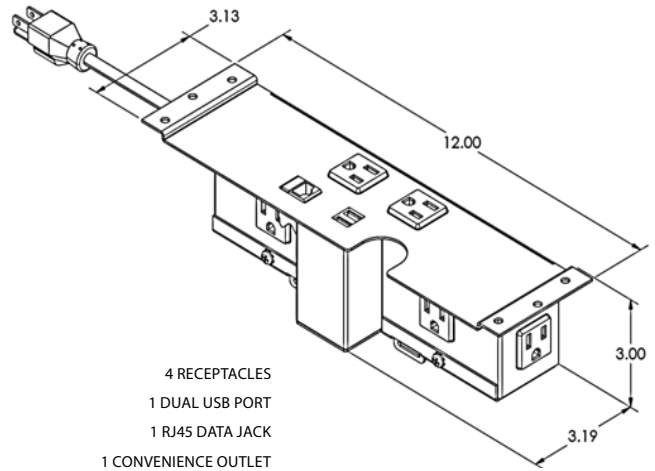

VILLA II SERIES | POWER, USB, DATA & CONVENIENCE OUTLETS

VILLA SERIES | GROMMETS