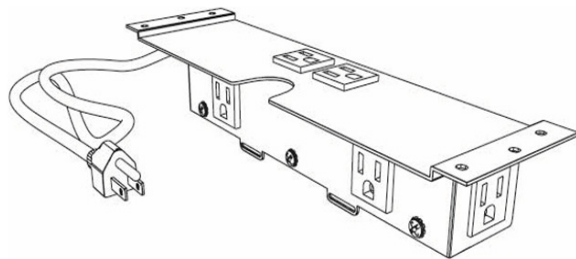

UNIT SPECIFICATIONS:

- 15A/120V AC Receptacles
- 2.1A/5V Shared; Dual USB Charging Ports (*Available on Select Models*)
- Convenience Outlet
- Data Knockouts (*Units Offered With or Without RJ45 Jacks; Additional Keystone Data Options Available for Purchase*)
- Mouse Hole for Cord Management
- Standard Cord Lengths: 36", 72" or 108" (*Specify in Part Number*)
- Cable Clamps and Screws Included for Installation
- UL/ETL Listed for US and Canada

GROMMET SPECIFICATIONS:

- Flush Lid, Lift Lid, or No-Lid Styles (*Sold Separately*)
- Fits Surface Thicknesses: 1" Minimum
- Fits Surface Cutout: 3.0" x 5.25"

FLUSH LID
 GROMMET

LIFT LID
 GROMMET

NO-LID
 GROMMET