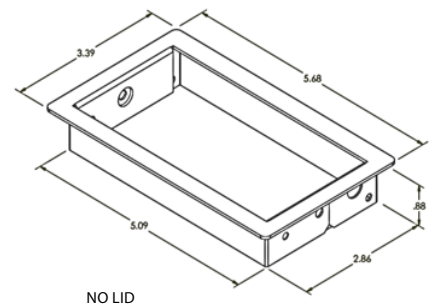

Ordering information on following page...