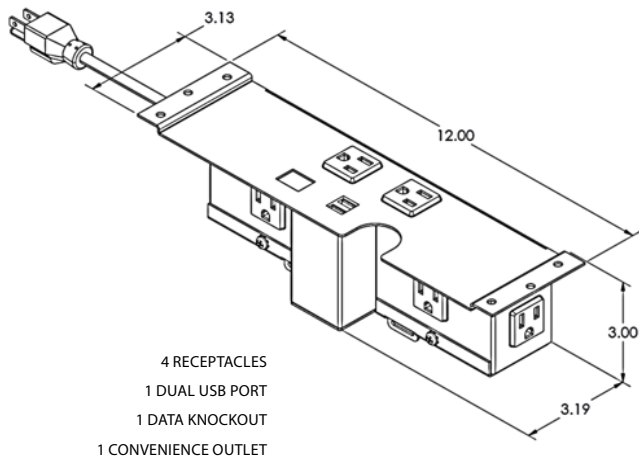

VILLA II SERIES | POWER, USB, DATA & CONVENIENCE OUTLETS

VILLA SERIES | GROMMETS