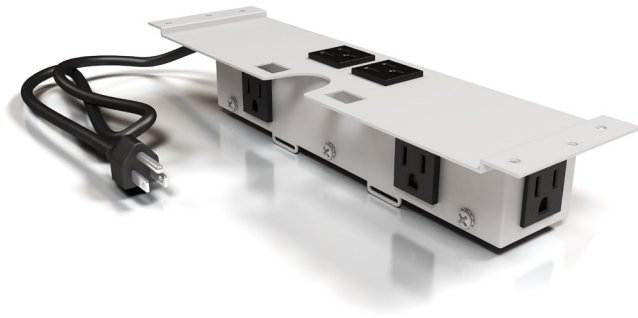

VILLA™ II SERIES

CORDED

EXTENSIVE
CAPABILITIES

ONE COMPACT
SOLUTION

VERSATILE POWER FOR VERSATILE APPLICATIONS

Villa™ II Series delivers integrated connectivity across a broad selection of furniture applications; making power easily accessible for users in various workspaces. Power, USB and data technology are available at the surface, while below-surface outlets extend power to stationary devices like monitors and computers. The mouse hole pass through organizes and eliminates excess cables for a clutter-free desktop.

FEATURES:

Mounting Capabilities
 Bezel /In-Surface

Applications
 Work Station
 Conference
 Collaborative
 Training Table

Standard Finishes*

- Silver
- Black (Textured Finish)
- White

Grommet Finishes

Flush Lid & No-Lid:

UNIT SPECIFICATIONS:

- 15A/120V AC Receptacles
- 2.1A/5V Shared; Dual USB Charging Ports (*Available on Select Models*)
- Convenience Outlet
- Data Knockouts (*Units Offered With or Without RJ45 Jacks; Additional Keystone Data Options Available for Purchase*)
- Mouse Hole for Cord Management
- Standard Cord Lengths: 36", 72" or 108" (*Specify in Part Number*)
- Cable Clamps and Screws Included for Installation
- UL/ETL Listed for US and Canada

CORDED CONFIGURATIONS

SELECT YOUR POWER:

POWER RECEPTACLES	DUAL USB PORTS	DATA KNOCKOUT	RJ45 DATA JACK	CONVENIENCE OUTLET
-------------------	----------------	---------------	----------------	--------------------