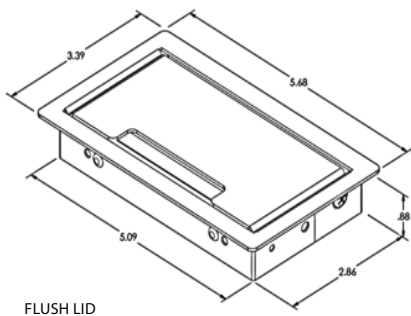

Ordering information on following page...