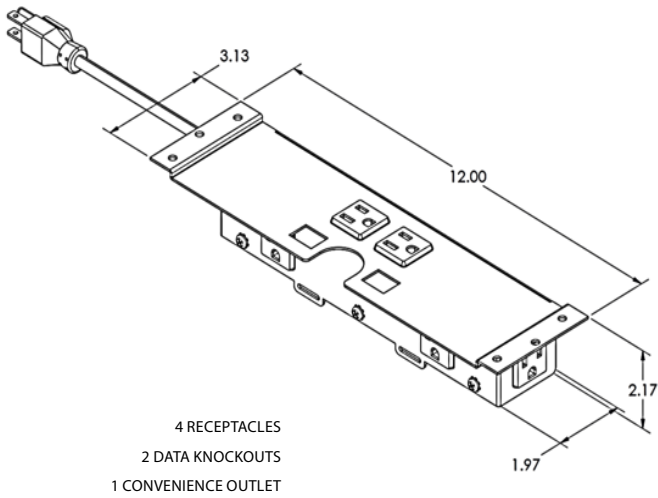

VILLA II SERIES | POWER, DATA & CONVENIENCE OUTLETS