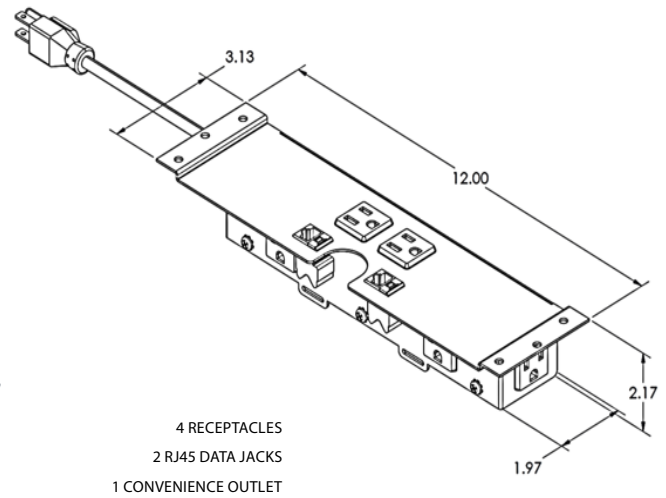

VILLA II SERIES | POWER, DATA & CONVENIENCE OUTLETS