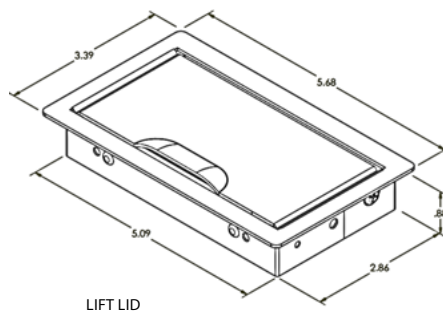

Ordering information on following page...