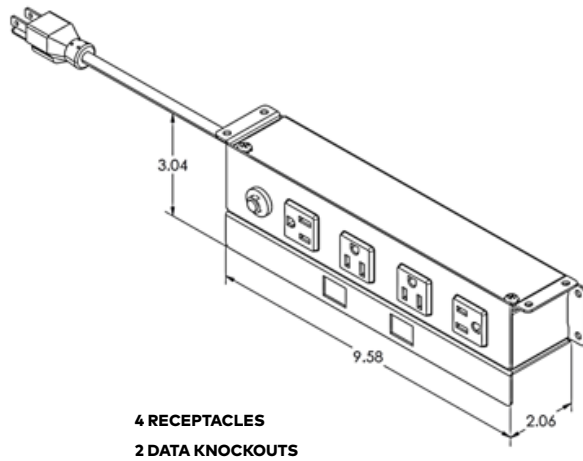

UNIT SPECIFICATIONS:

- 15A/120V AC Receptacles
- (1) 2.4A Reversible USB-A Charging Port & (1) 60-Watt USB-C Power
- Delivery Port with GaN Technology *(Available on Select Models)*
- Convenience Outlet *(Available on Select Models)*
- Data Knockouts - Keystone Data Options Available; Purchased Separately *(Available on Select Models)*
- Standard Cord Lengths: 36", 72" or 108" *(Specify in Part Number)*
- Cable Clamps and Screws Included for Installation
- UL/ETL Listed for US and Canada

Series dimensions on following page...

PRODUCT DIMENSIONS

VILLA UM SERIES | POWER ONLY

VILLA UM SERIES | USB ONLY

VILLA UM SERIES | POWER & USB

VILLA UM SERIES | POWER & DATA

Ordering information on following page...