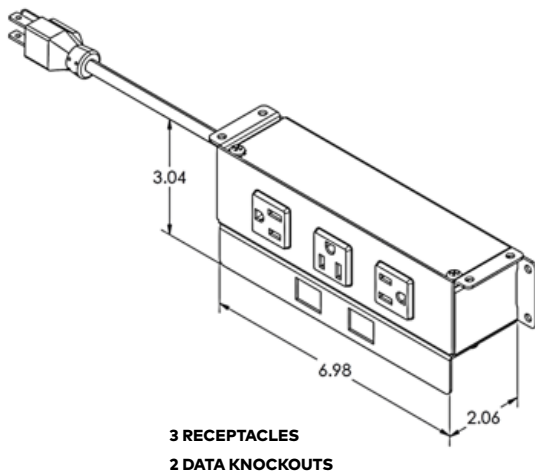

UNIT SPECIFICATIONS:

- 15A/120V AC Receptacles
- (1) 2.4A Reversible USB-A Charging Port & (1) 60-Watt USB-C Power
- Delivery Port with GaN Technology *(Available on Select Models)*
- Convenience Outlet *(Available on Select Models)*
- Data Knockouts - Keystone Data Options Available; Purchased Separately *(Available on Select Models)*
- Standard Cord Lengths: 36", 72" or 108" *(Specify in Part Number)*
- Cable Clamps and Screws Included for Installation
- UL/ETL Listed for US and Canada

Series dimensions on following page...

PRODUCT DIMENSIONS

VILLA UM SERIES | POWER ONLY

VILLA UM SERIES | USB ONLY

VILLA UM SERIES | POWER & USB

VILLA UM SERIES | POWER & DATA

Ordering information on following page...