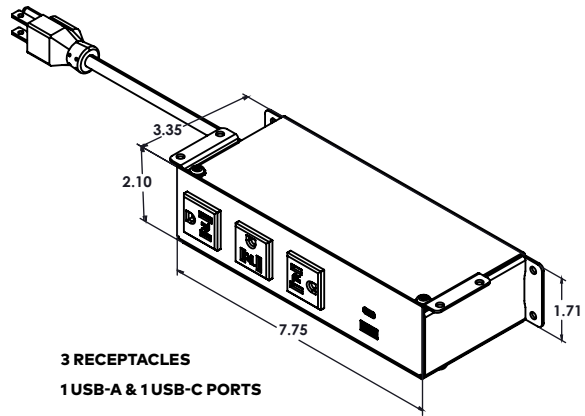

UNIT SPECIFICATIONS:

- 15A/120V AC Receptacles
- (1) 2.4A Reversible USB-A Charging Port & (1) 60-Watt USB-C Power
- Delivery Port with GaN Technology *(Available on Select Models)*
- Convenience Outlet *(Available on Select Models)*
- Data Knockouts - Keystone Data Options Available; Purchased Separately *(Available on Select Models)*
- Standard Cord Lengths: 36", 72" or 108" *(Specify in Part Number)*
- Cable Clamps and Screws Included for Installation
- UL/ETL Listed for US and Canada

Series dimensions on following page...

PRODUCT DIMENSIONS

VILLA UM SERIES | POWER ONLY

VILLA UM SERIES | USB ONLY

VILLA UM SERIES | POWER & USB

VILLA UM SERIES | POWER & DATA

Ordering information on following page...

Ordering information on following page...

CORDED CONFIGURATIONS

SELECT YOUR POWER:

POWER RECEPTACLES	USB A + USB C PORTS	DATA KNOCKOUT	CONVENIENCE OUTLET
-------------------	---------------------	---------------	--------------------