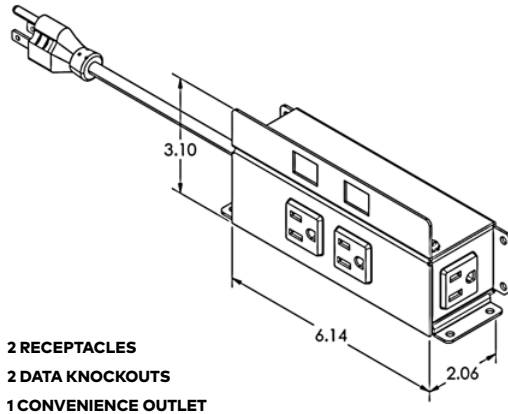

UNIT SPECIFICATIONS:

- 15A/120V AC Receptacles
- (1) 2.4A Reversible USB-A Charging Port & (1) 60-Watt USB-C Power
- Delivery Port with GaN Technology *(Available on Select Models)*
- Convenience Outlet *(Available on Select Models)*
- Data Knockouts - Keystone Data Options Available; Purchased Separately *(Available on Select Models)*
- Standard Cord Lengths: 36", 72" or 108" *(Specify in Part Number)*
- Cable Clamps and Screws Included for Installation
- UL/ETL Listed for US and Canada

VILLA UM SERIES | POWER, USB & DATA

- 3 RECEPTACLES**
- 1 USB-A & 1 USB-C PORTS**
- 2 DATA KNOCKOUTS**

VILLA UM SERIES | CONVENIENCE OUTLETS

- 2 RECEPTACLES**
- 1 CONVENIENCE OUTLET**

- 2 RECEPTACLES**
- 2 DATA KNOCKOUTS**
- 1 CONVENIENCE OUTLET**

Ordering information on following page...

CORDED CONFIGURATIONS

SELECT YOUR POWER:

POWER RECEPTACLES	USB A + USB C PORTS	DATA KNOCKOUT	CONVENIENCE OUTLET
-------------------	---------------------	---------------	--------------------