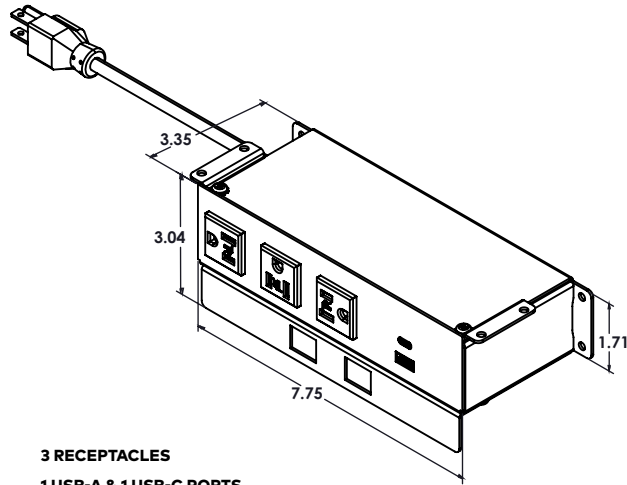

VILLA UM SERIES | POWER, USB & DATA

- **3 RECEPTACLES**
- **1 USB-A & 1 USB-C PORTS**
- **2 DATA KNOCKOUTS**