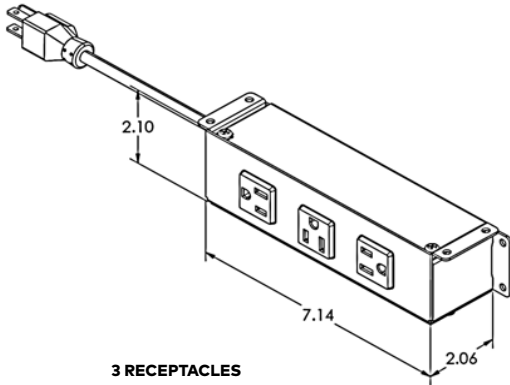

PRODUCT DIMENSIONS

VILLA UM SERIES | POWER ONLY