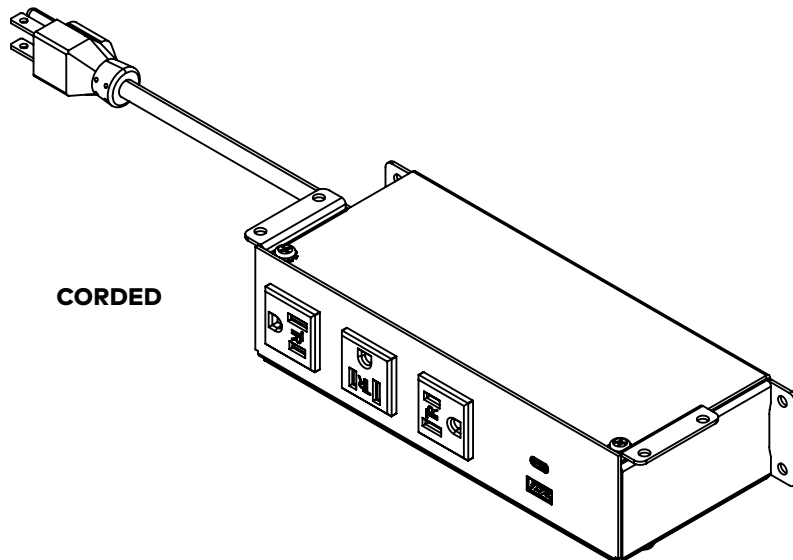

VILLA™ UM SERIES

CORDED

TAKING
POWER
TO NEW
HEIGHTS.

FUELING PRODUCTIVITY WITH
ERGONOMIC POWER

Engineered to adapt to your every move and height; Villa™ UM (under-mount) brings critical power, data, and USB charging conveniently to the underside of the work surface. Leaving you with a clutter-free tabletop for optimal productivity.

UNIT SPECIFICATIONS:

- 15A/120V AC Receptacles
- (1) 2.4A Reversible USB-A Charging Port & (1) 60-Watt USB-C Power
- Delivery Port with GaN Technology *(Available on Select Models)*
- Convenience Outlet *(Available on Select Models)*
- Data Knockouts - Keystone Data Options Available; Purchased Separately *(Available on Select Models)*
- Standard Cord Lengths: 36", 72" or 108" *(Specify in Part Number)*
- Cable Clamps and Screws Included for Installation
- UL/ETL Listed for US and Canada