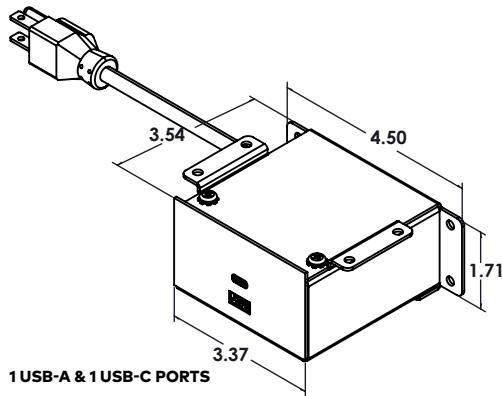

UNIT SPECIFICATIONS:

- 15A/120V AC Receptacles
- (1) 2.4A Reversible USB-A Charging Port & (1) 60-Watt USB-C Power
- Delivery Port with GaN Technology *(Available on Select Models)*
- Convenience Outlet *(Available on Select Models)*
- Data Knockouts - Keystone Data Options Available; Purchased Separately *(Available on Select Models)*
- Standard Cord Lengths: 36", 72" or 108" *(Specify in Part Number)*
- Cable Clamps and Screws Included for Installation
- UL/ETL Listed for US and Canada

Series dimensions on following page...

PRODUCT DIMENSIONS

VILLA UM SERIES | POWER ONLY

VILLA UM SERIES | USB ONLY

VILLA UM SERIES | POWER & USB

VILLA UM SERIES | POWER & DATA

Ordering information on following page...