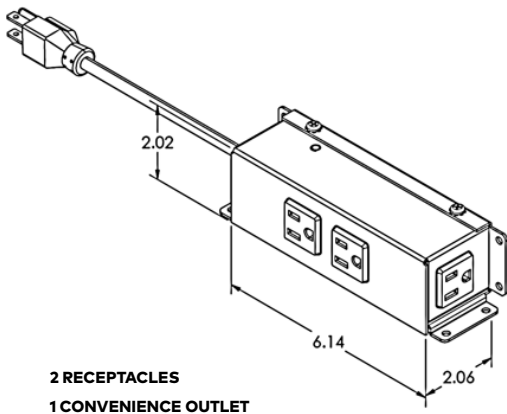

VILLA UM SERIES | CONVENIENCE OUTLETS

- **2 RECEPTACLES**
- **1 CONVENIENCE OUTLET**