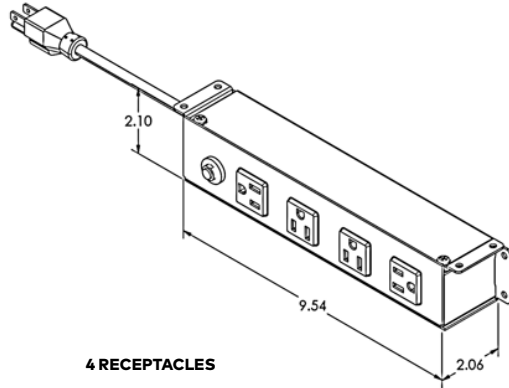

PRODUCT DIMENSIONS

VILLA UM SERIES | POWER ONLY